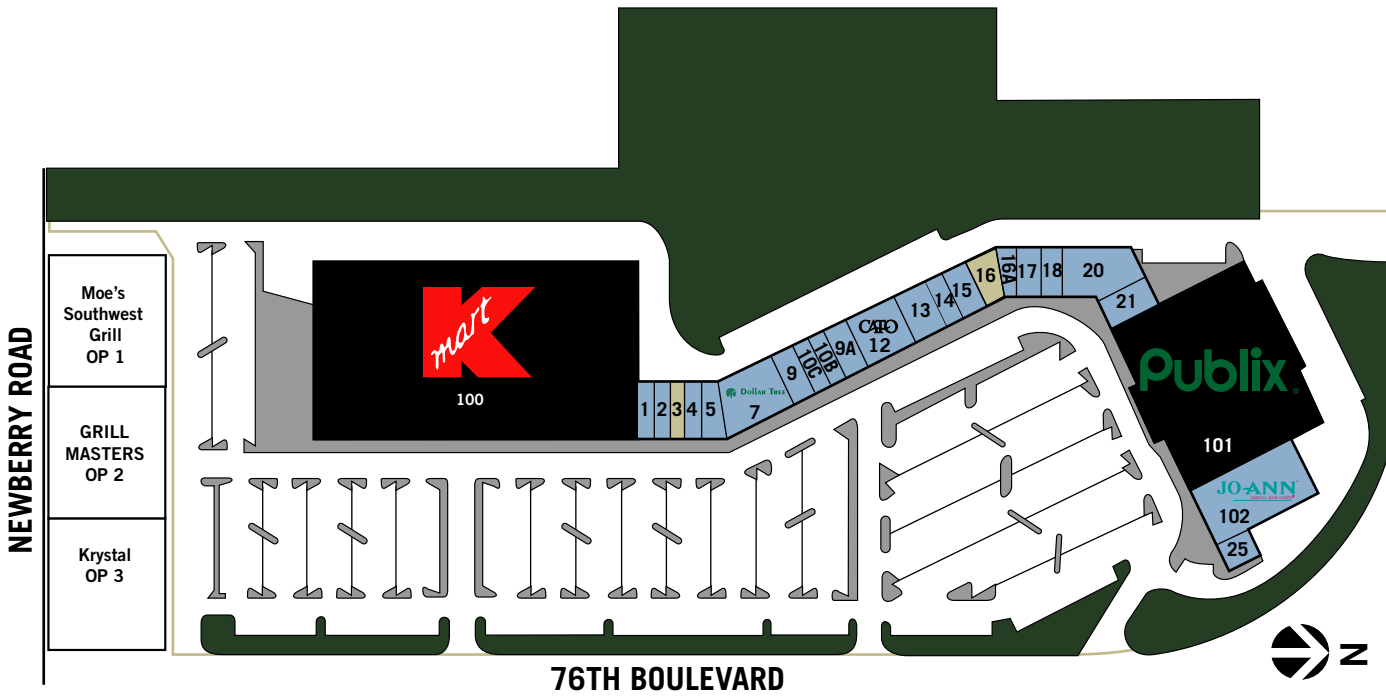

Newberry Square

900-1240 76th Blvd.

Gainesville, Florida 32606

regencycenters

CENTER SIZE
180,524 SQ. FT.

Available
 Anchor
 Leased

 N.A.P. (Not A Part)

1	Wing Zone	1,050 SQ. FT.
2	Coast Dental	1,715 SQ. FT.
3	Available	1,400 SQ. FT.
4	New China Restaurant	1,400 SQ. FT.
5	Curves	1,732 SQ. FT.
7	Dollar Tree	6,685 SQ. FT.
9	Archer Beauty	1,750 SQ. FT.
9A	Citifinancial	1,750 SQ. FT.
10B	H & R Block	1,050 SQ. FT.
10C	Advance America	1,050 SQ. FT.
12	CATO	5,600 SQ. FT.
13	Parramore Pianos & Other Instruments	3,150 SQ. FT.
14	Kumon Learning	1,050 SQ. FT.
15	Eyeglass Express	2,800 SQ. FT.
16	Available	2,563 SQ. FT.
16A	Goin' Postal	905 SQ. FT.
17	Cuts By Us	1,170 SQ. FT.
18	Happy Nails	1,220 SQ. FT.
20	ColorTyme	5,118 SQ. FT.
21	AAA Discount Liquors	1,400 SQ. FT.
25	Quality Cleaners	1,575 SQ. FT.
100	K-Mart	84,146 SQ. FT.
101	Publix	39,795 SQ. FT.
102	Jo-Ann Fabrics	10,450 SQ. FT.
OP 1	Moe's Southwest Grill	
OP 2	Grill Masters	
OP 3	Krystal	