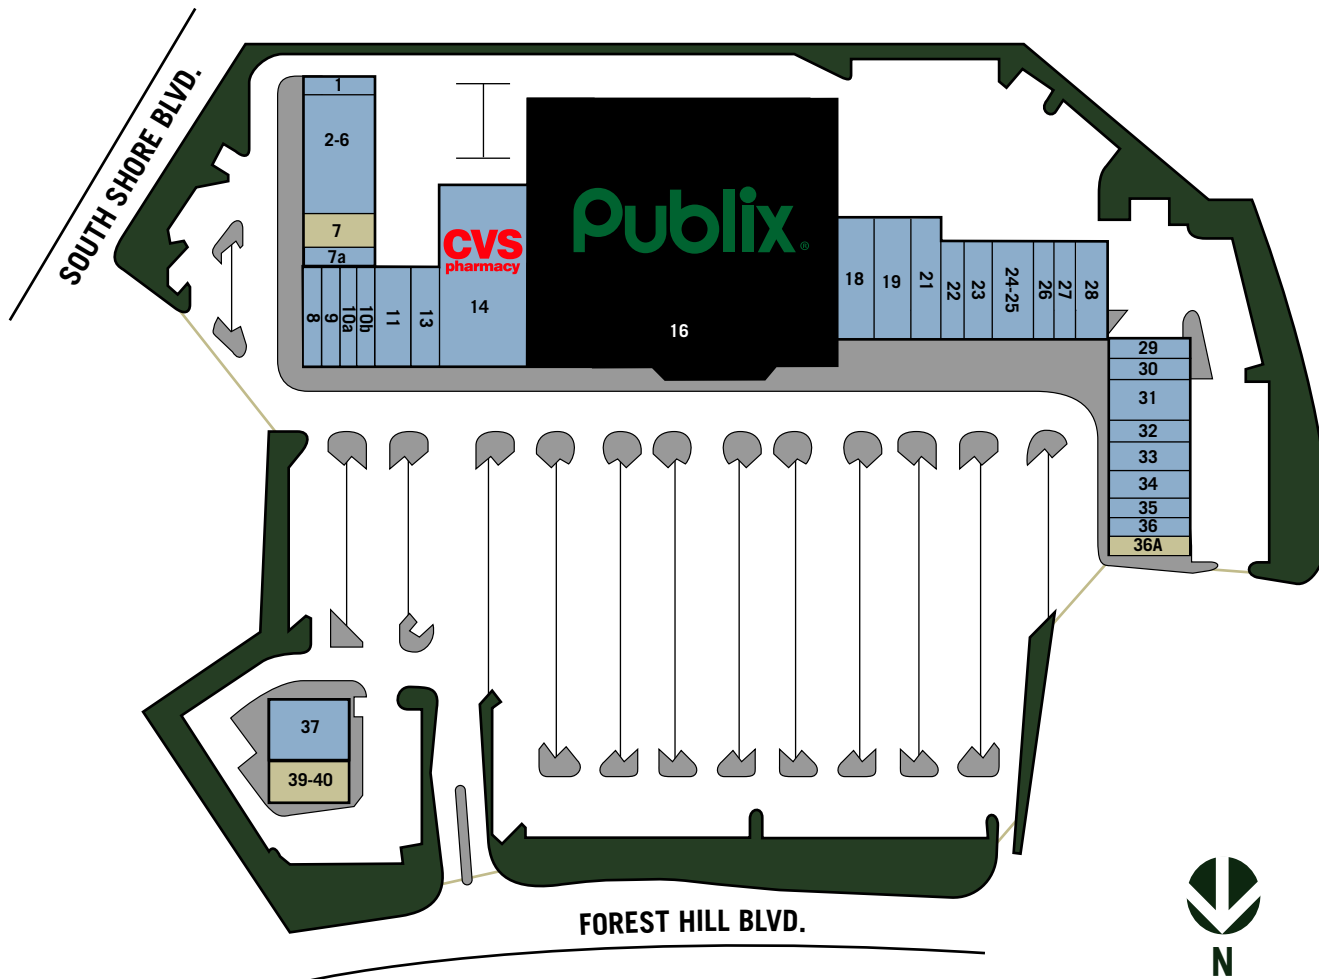

Wellington Town Square

11924 Forest Hill Blvd.
Wellington, Florida 33414

regencycenters

CENTER SIZE
107,325 SQ. FT.

Available Anchor Leased

1	State Farm Insurance	1,240 SQ. FT.
2-6	ReMax	5,730 SQ. FT.
7	Available	1,200 SQ. FT.
7a	Wellington Barber Shop	510 SQ. FT.
8	Dryclean USA	1,600 SQ. FT.
9	Planco Veterinary Care	1,365 SQ. FT.
10a	Cigar Connoisseur	1,118 SQ. FT.
10b	Noble Dental	1,226 SQ. FT.
11	Don Ramon	2,240 SQ. FT.
13	Weiss Family Chiropractic Center	1,233 SQ. FT.
14	CVS	10,356 SQ. FT.
16	Publix	44,840 SQ. FT.
18	Illustrated Properties	3,030 SQ. FT.
19	BankUnited	2,809 SQ. FT.
21	Pinch A Penny	2,200 SQ. FT.
22	The UPS Store	1,586 SQ. FT.
23	Jenny Craig	2,000 SQ. FT.
24-25	China Tokyo Restaurant	2,614 SQ. FT.
26	Great Clips	1,200 SQ. FT.
27	Allstate Insurance	740 SQ. FT.
28	La Fogata	2,987 SQ. FT.
29	Cellular Junction	1,335 SQ. FT.
30	Polo Jewelers	1,305 SQ. FT.
31	Dr. A.L. Harrell	1,590 SQ. FT.
32	Salon Malise	1,020 SQ. FT.
33	Sal's Italian Restaurant	1,305 SQ. FT.
34	California Nails	1,305 SQ. FT.
35	The Closing Connection	900 SQ. FT.
36	Blossom's of Wellington	840 SQ. FT.
36A	Available	900 SQ. FT.
37	Star Liquors	2,898 SQ. FT.
39-40	Available	2,103 SQ. FT.

This site plan is not a representation, warranty or guarantee as to size, location, identity of any tenant, the suite number, address or any other physical indicator or parameter of the property and for use as approximated information only. The improvements are subject to changes, additions, and deletions as the architect, landlord, or any governmental agency may direct or determine in their absolute discretion.