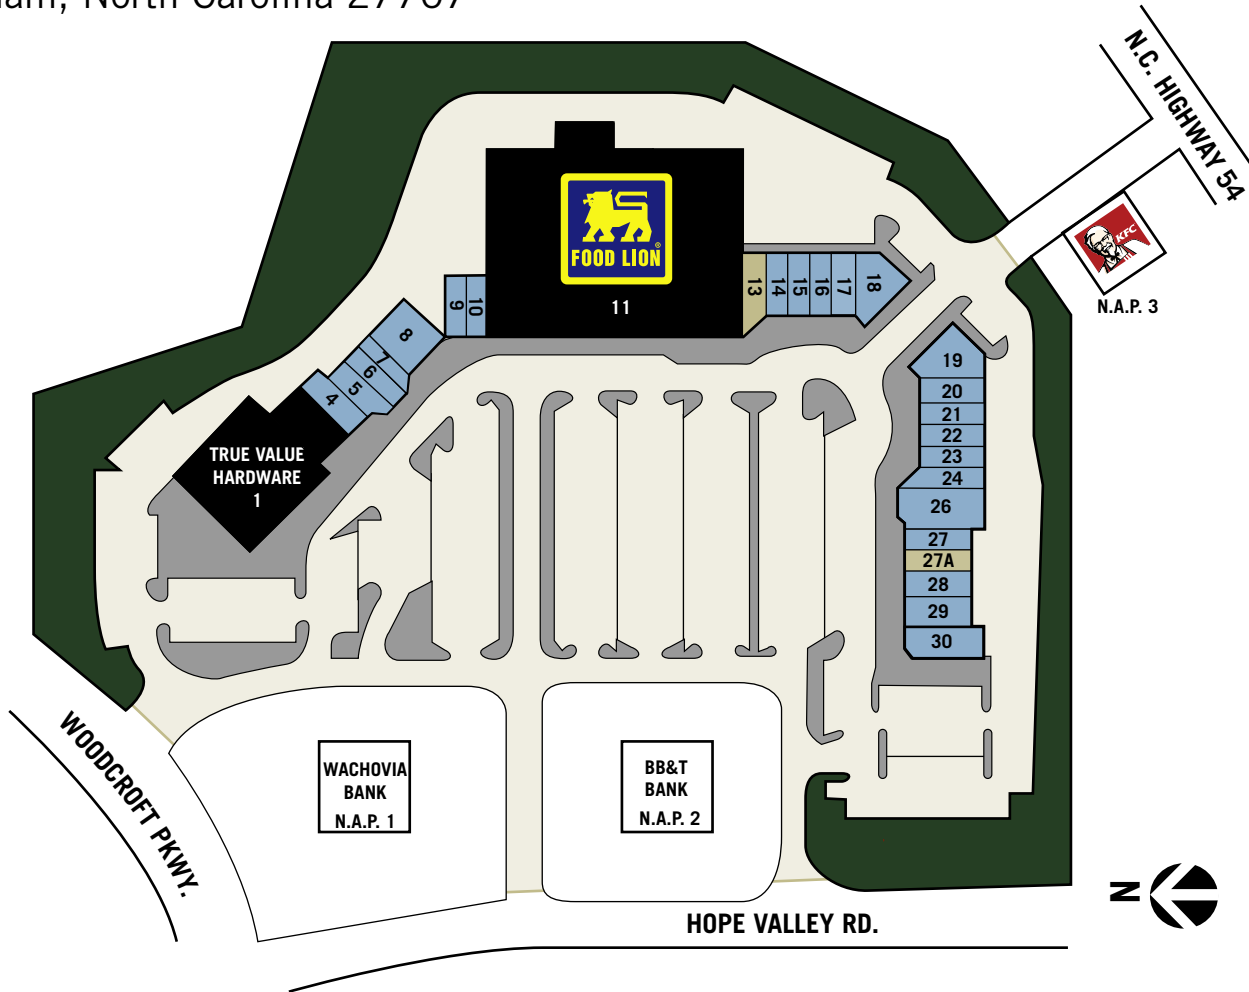

Woodcroft Shopping Center

4711 Hope Valley Road

Durham, North Carolina 27707

regencycenters

CENTER SIZE
89,833 SQ. FT.

Available
 Anchor
 Leased

 N.A.P. (Not A Part)

1	True Value	12,574 SQ. FT.
4	Hong Kong Restaurant	1,287 SQ. FT.
5	Edward Jones	1,125 SQ. FT.
6	Domino's Pizza	1,200 SQ. FT.
7	Chubby's Taco	1,100 SQ. FT.
8	Pulcinella's	2,000 SQ. FT.
9	Nationwide Insurance	1,200 SQ. FT.
10	Herbal Harvest	1,200 SQ. FT.
11	Food Lion	40,832 SQ. FT.
13	Available	1,400 SQ. FT.
14	Curves for Women	1,200 SQ. FT.
15	Studio K Salon	1,200 SQ. FT.
16	Woodcroft Optical	800 SQ. FT.
17	Hope Valley Bottle Shop	1,600 SQ. FT.
18	Packaging Express	2,170 SQ. FT.
19	Flowers of Woodcroft	2,170 SQ. FT.
20	Ko Shoe Repair	1,200 SQ. FT.
21	Success Martial Arts	1,650 SQ. FT.
22	Woodcroft Nail Salon	750 SQ. FT.
23	Subway	1,200 SQ. FT.
24	Dr. Peter Tzendzalian, DDS	1,435 SQ. FT.
26	Bandido's Mexican Cafe	3,100 SQ. FT.
27	Yamazushi	1,280 SQ. FT.
27A	Available	1,280 SQ. FT.
28	West 94th Street Pub	1,280 SQ. FT.
29	Wild Birds Unlimited	1,640 SQ. FT.
30	Coastal Federal CU	1,960 SQ. FT.
N.A.P. 1	Wachovia	
N.A.P. 2	BB&T Bank	
N.A.P. 3	KFC	

This site plan is not a representation, warranty or guarantee as to size, location, identity of any tenant, the suite number, address or any other physical indicator or parameter of the property and for use as approximated information only. The improvements are subject to changes, additions, and deletions as the architect, landlord, or any governmental agency may direct or determine in their absolute discretion.