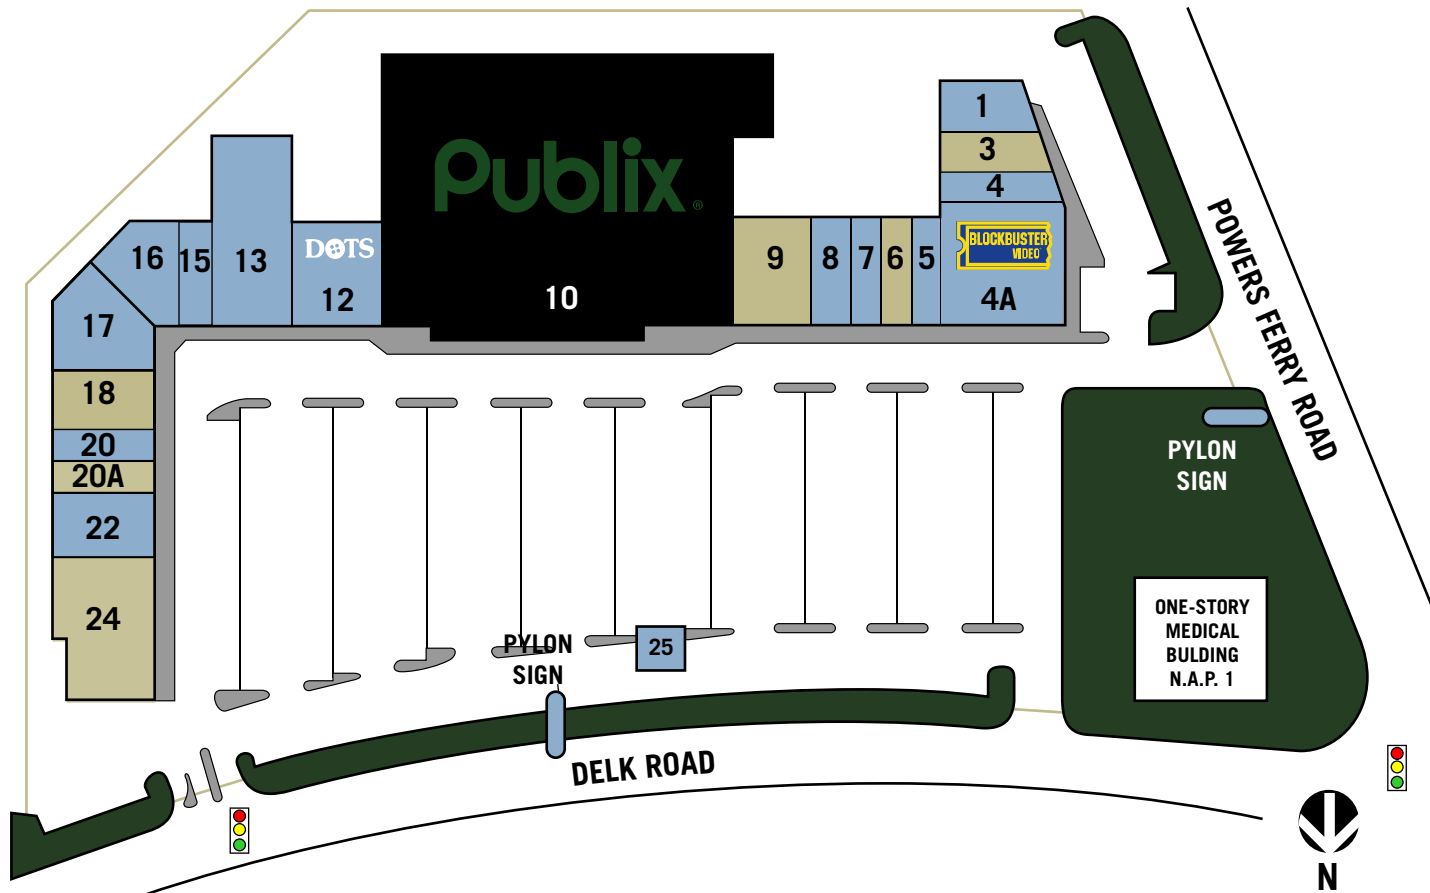

Delk Spectrum

2900 Delk Road Extension
Marietta, Georgia 30067

regencycenters

CENTER SIZE
100,880 SQ. FT.

Available
 Anchor
 Leased

N.A.P. (Not A Part)

1	Clover Cleaners	1,800 SQ. FT.
3	Available	1,875 SQ. FT.
4	Skypass Cellular	1,525 SQ. FT.
4A	Blockbuster Video	6,400 SQ. FT.
5	GNC	1,400 SQ. FT.
6	Available	1,400 SQ. FT.
7	The UPS Store	1,400 SQ. FT.
8	Willy's Mexicana Grill	2,000 SQ. FT.
9	Available	3,600 SQ. FT.
10	Publix	45,044 SQ. FT.
12	Dots	4,200 SQ. FT.
13	Dental Health Associates, Inc.	6,864 SQ. FT.
15	Hair Masters	1,050 SQ. FT.
16	Indulgence Tan & Nails	3,240 SQ. FT.
17	Christo's Pizza	3,740 SQ. FT.
18	Available	2,800 SQ. FT.
20	Atlanta Gold Recyclers	1,400 SQ. FT.
20A	Available	1,400 SQ. FT.
22	Chase Bank	2,800 SQ. FT.
24	Available	6,600 SQ. FT.
N.A.P. 1	One-Story Medical Building	