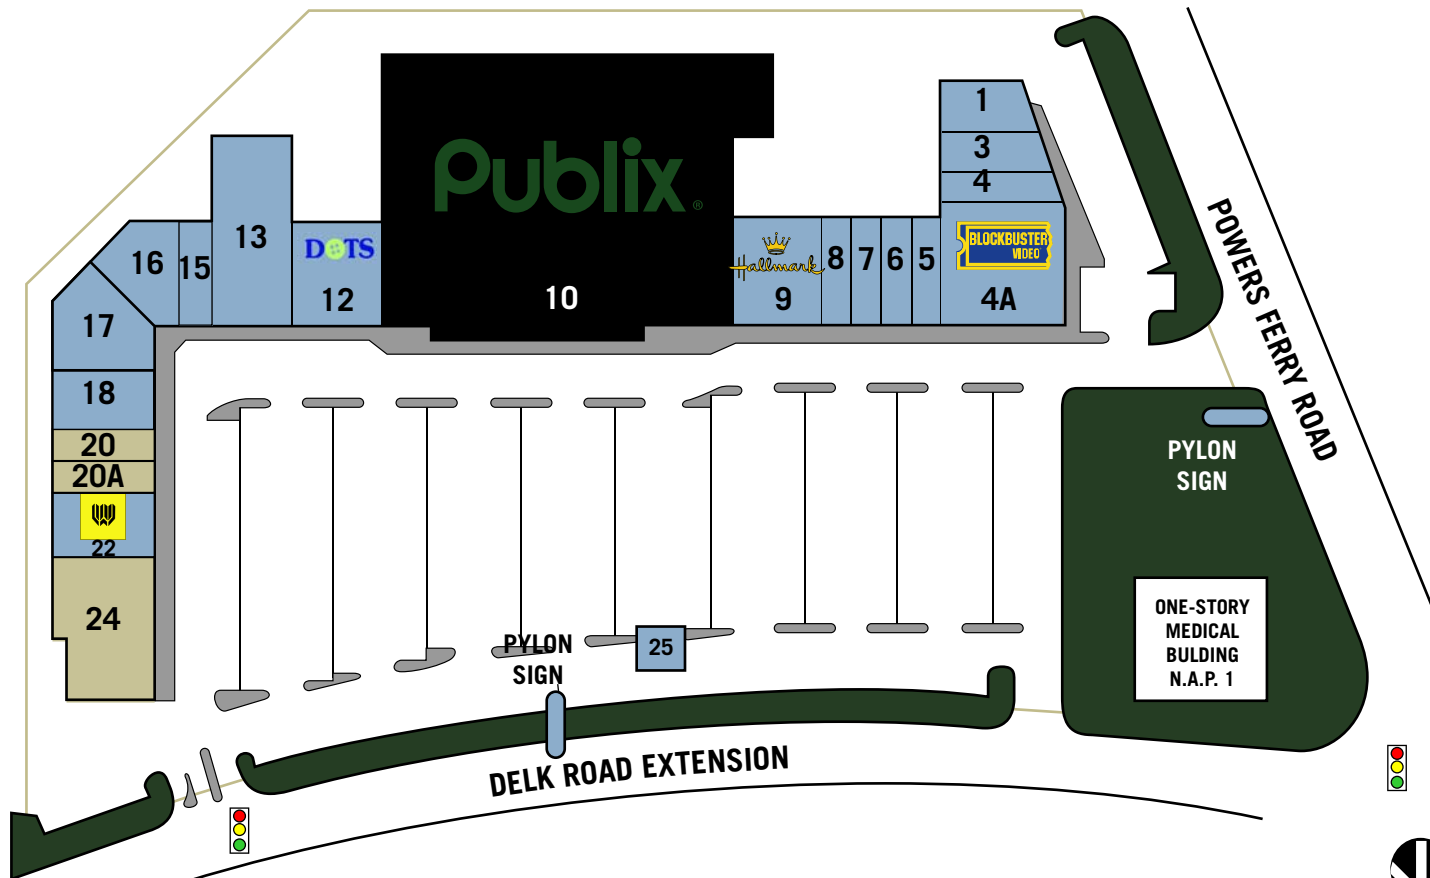

Delk Spectrum

2900 Delk Road Extension
Marietta, Georgia 30067

regencycenters

CENTER SIZE
100,880 SQ. FT.

Available
 Anchor
 Leased

 N.A.P. (Not A Part)

1	Clover Cleaners	1,800 SQ. FT.
3	Vanason's	1,875 SQ. FT.
4	Air Touch Cellular Phone	1,525 SQ. FT.
4A	Blockbuster Video	6,400 SQ. FT.
5	GNC	1,400 SQ. FT.
6	Wolf Camera	1,400 SQ. FT.
7	The UPS Store	1,400 SQ. FT.
8	Willy's Mexican Grill	1,400 SQ. FT.
9	Hallmark	4,200 SQ. FT.
10	Publix	45,044 SQ. FT.
12	Dots	4,200 SQ. FT.
13	Dental Health Associates, Inc.	6,864 SQ. FT.
15	Hair Masters	1,050 SQ. FT.
16	Indulgence Tan & Nails	3,240 SQ. FT.
17	Christo's Pizza	3,740 SQ. FT.
18	Foot Prints	2,800 SQ. FT.
20	Available	1,400 SQ. FT.
20A	Available	1,400 SQ. FT.
22	Washington Mutual Bank	2,800 SQ. FT.
24	Available	6,600 SQ. FT.
N.A.P. 1	One-Story Medical Building	