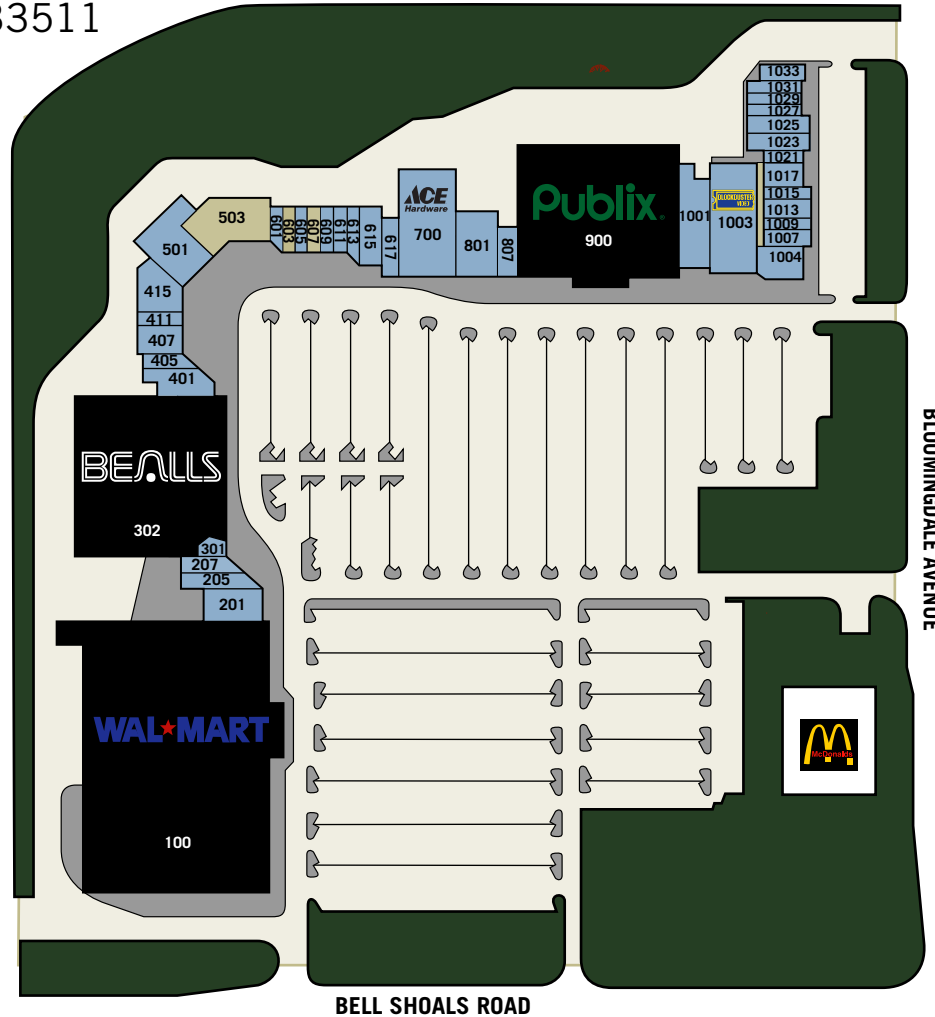

# Bloomington Square

800 E. Bloomington Avenue

Brandon, Florida 33511

**regencycenters**

**CENTER SIZE**  
267,736 SQ. FT.

Available
  Anchor
  Leased
   
 N.A.P. (Not A Part)

100	Wal-Mart	92,681 SQ. FT.
201	Payless Shoes	3,375 SQ. FT.
205	Radio Shack	2,150 SQ. FT.
207	Sally Beauty Supply	1,563 SQ. FT.
302	Beall's	41,425 SQ. FT.
301	NY'S Times Square Pizza	1,392 SQ. FT.
401	Nail Country	3,003 SQ. FT.
405	Optical Outlet	1,203 SQ. FT.
407	H & R Block	1,800 SQ. FT.
411	First Choice Haircutters	900 SQ. FT.
415	Cherry's of Brandon	4,188 SQ. FT.
501	Dollar Tree	6,538 SQ. FT.
503	Available	6,206 SQ. FT.
601	Sushi Ninja	1,568 SQ. FT.
603	Available	916 SQ. FT.
605	Bloomington Liquors	1,004 SQ. FT.
607	Available	1,800 SQ. FT.
611	Tina's Jewelry	1,013 SQ. FT.
613	Simply Thai	1,188 SQ. FT.
615	Healthpoint Medical	3,878 SQ. FT.
700	Ace Hardware	10,356 SQ. FT.
801	Hallmark	5,200 SQ. FT.
807	Fast Frame	1,625 SQ. FT.
900	Publix	39,795 SQ. FT.
1001	Leslie's Pool Supply	5,393 SQ. FT.
1003	Blockbuster Video	9,000 SQ. FT.
1004	Latin Cafe 2000	2,650 SQ. FT.
1007	Bloomington Florist	1,213 SQ. FT.
1009	Smoothie King	1,500 SQ. FT.
1013	RBC Centura Bank	1,800 SQ. FT.
1015	Sports Clips	900 SQ. FT.
1017	Subway	1,660 SQ. FT.
1021	Bloomington Florist	825 SQ. FT.
1023	Little Caesars	1,500 SQ. FT.
1025	The UPS Store	1,875 SQ. FT.
1027	Hearx	1,050 SQ. FT.
1029	Pita's Republic	1,050 SQ. FT.
1031	Ling Express	1,050 SQ. FT.
1033	Tobacco Depot	1,503 SQ. FT.
N.A.P.1	McDonalds	

This site plan is not a representation, warranty or guarantee as to size, location, identity of any tenant, the suite number, address or any other physical indicator or parameter of the property and for use as approximated information only. The improvements are subject to changes, additions, and deletions as the architect, landlord, or any governmental agency may direct or determine in their absolute discretion.