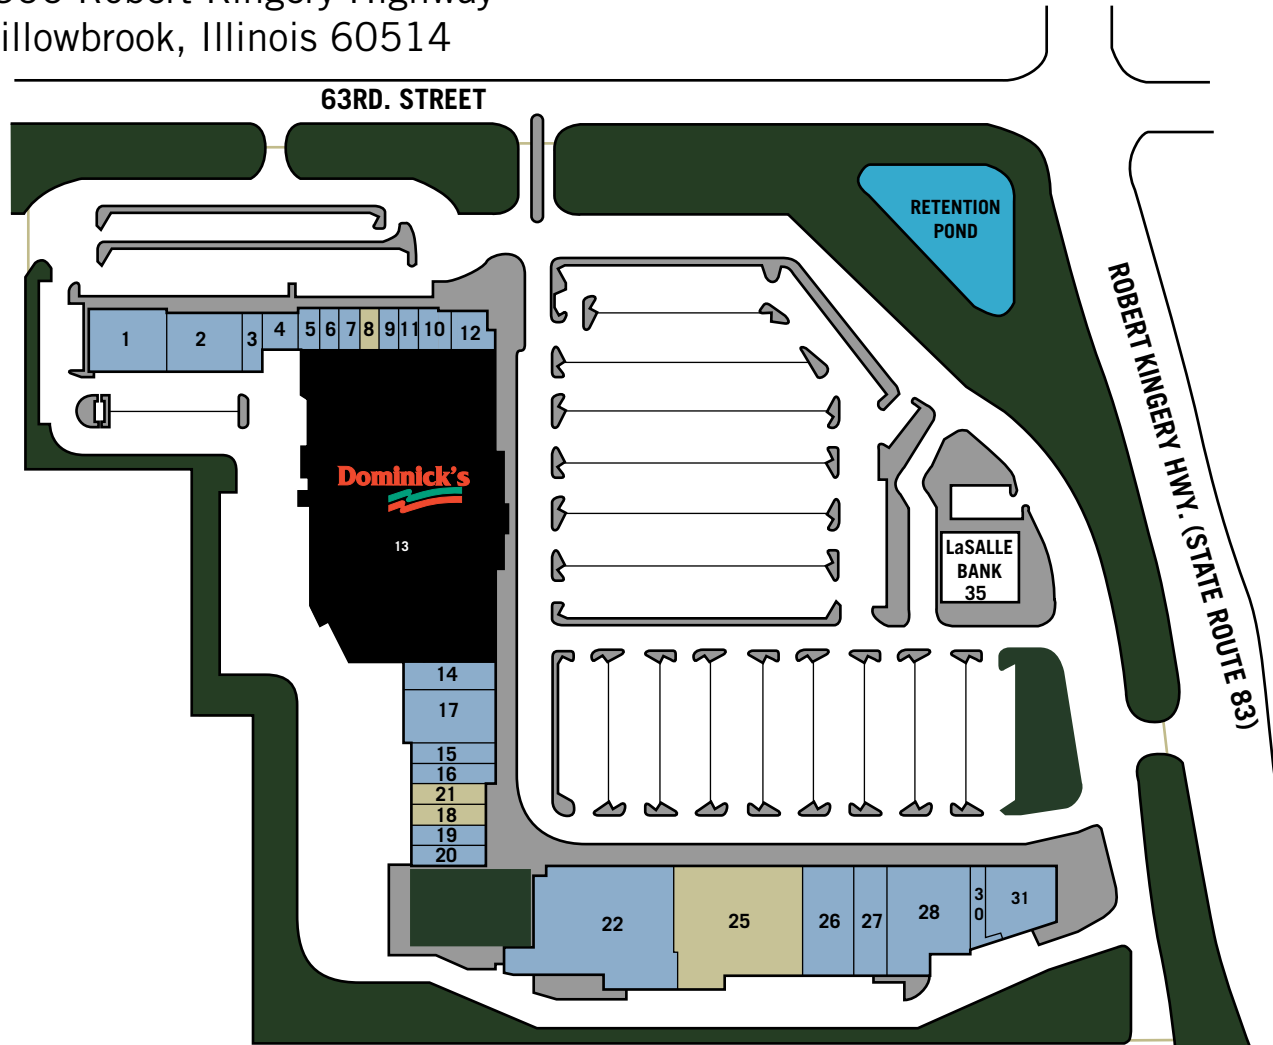

Hinsdale Lake Commons

6300 Robert Kingery Highway
Willowbrook, Illinois 60514

regencycenters

**CENTER SIZE
178,960 SQ. FT.**

	Available	Anchor	Leased
1		Phillies Pizza Bar & Grill	6,177 SQ. FT.
2		Blockbuster Video	5,367 SQ. FT.
3		Reichardt Cleaners	1,347 SQ. FT.
4		Stogies	1,451 SQ. FT.
5		Luxury Nails	979 SQ. FT.
6		Hinsdale Lake Optics	978 SQ. FT.
7		Sprint PCS	978 SQ. FT.
8	Available		995 SQ. FT.
9		BoRic's Hair Care	978 SQ. FT.
10		Caribou Coffee	1,872 SQ. FT.
11		Quiznos	978 SQ. FT.
12		Fannie May Candies	1,534 SQ. FT.
13		Dominick's	69,540 SQ. FT.
14		Palm Beach Tan	3,000 SQ. FT.
15		Verlo Mattress	2,070 SQ. FT.
16		Fast Frame	2,078 SQ. FT.
17		Hallmark	5,996 SQ. FT.
18	Available		1,800 SQ. FT.
19		Dentists of Hinsdale	1,800 SQ. FT.
20		Curves for Women	1,840 SQ. FT.
21	Available		1,800 SQ. FT.
22		Ace Hardware	17,275 SQ. FT.
25	Available		22,800 SQ. FT.
26		Salon Suites	4,789 SQ. FT.
27		Advanced Physicians Group	3,600 SQ. FT.
28		FMC Dialysis Services Willowbrook	9,374 SQ. FT.
30		The UPS Store	1,762 SQ. FT.
31		Original Sandwich Factory	5,801 SQ. FT.
35		LaSalle Bank	

This site plan is not a representation, warranty or guarantee as to size, location, identity of any tenant, the suite number, address or any other physical indicator or parameter of the property and for use as approximated information only. The improvements are subject to changes, additions, and deletions as the architect, landlord, or any governmental agency may direct or determine in their absolute discretion.