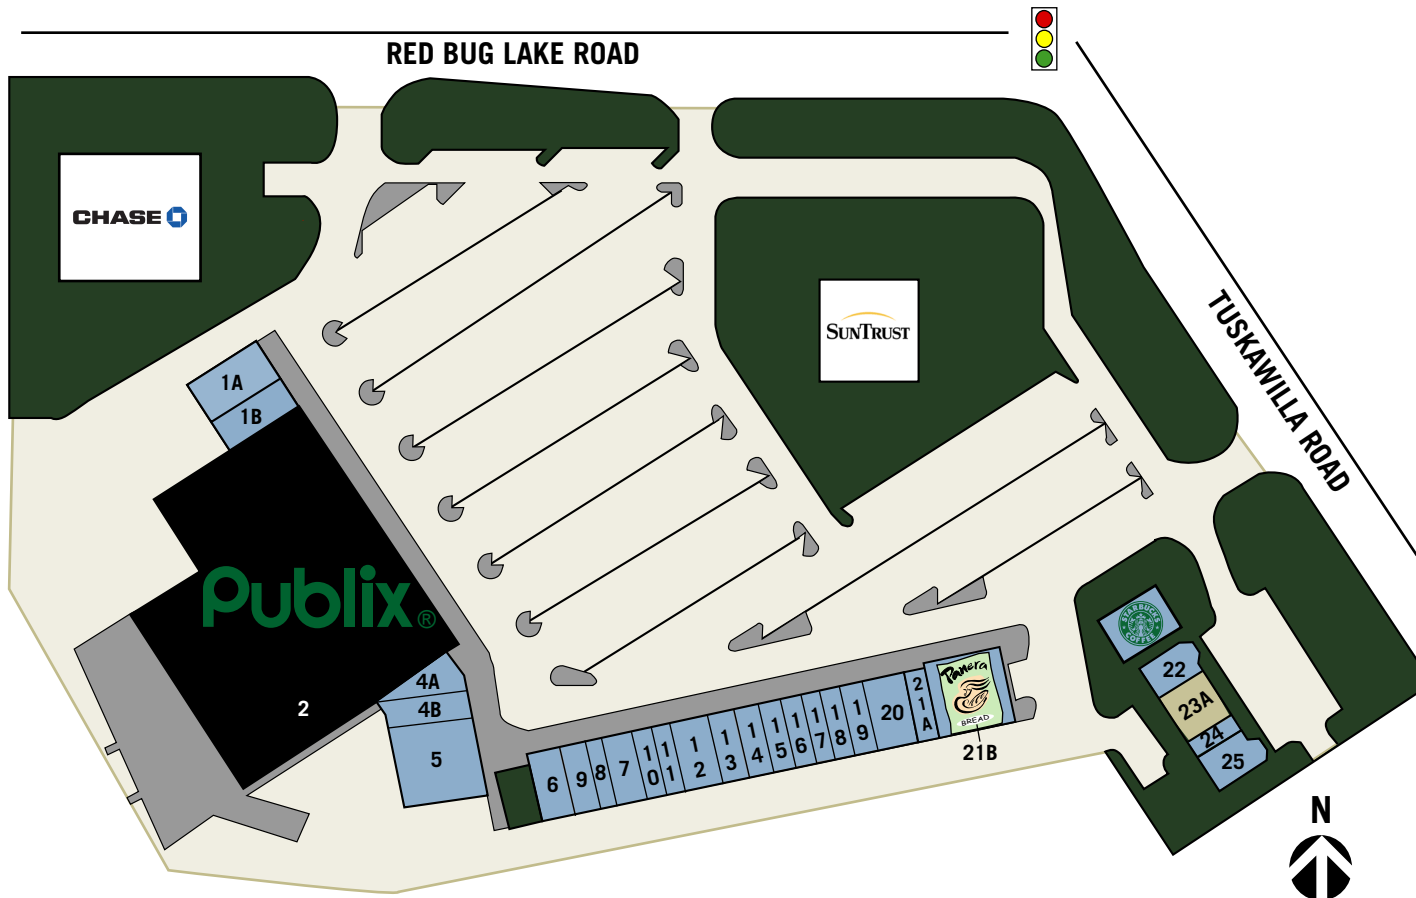

Willa Springs

5637-5711 Red Bug Lake Road
 Winter Springs, Florida 32708

regencycenters

CENTER SIZE
 89,930 SQ. FT.

Available
 Anchor
 Leased

 N.A.P. (Not A Part)

1A	Chipotle Mexican Grill	2,450 SQ. FT.
1B	Hand and Stone Massage Spa	1,750 SQ. FT.
2	Publix	44,271 SQ. FT.
4A	Advanced Dental	1,125 SQ. FT.
4B	Kai Sou Fusion Restaurant	2,195 SQ. FT.
5	Pretzel Grille	4,456 SQ. FT.
6	Publix Liquors	1,300 SQ. FT.
9	China Fun	1,625 SQ. FT.
8	Rita's Italian Ice	975 SQ. FT.
7	Wild Birds Unlimited	1,625 SQ. FT.
10	Personal Hearing Center	975 SQ. FT.
11	Radio Shack	2,600 SQ. FT.
13	New York Nails	1,300 SQ. FT.
14	Philly Connection	1,300 SQ. FT.
15	Hair Cuttery	975 SQ. FT.
16	Gamestop	1,625 SQ. FT.
17	The UPS Store	1,300 SQ. FT.
18	Spy Geeks	975 SQ. FT.
19	Salon INXS	1,625 SQ. FT.
20	Willa Cleaners	2,600 SQ. FT.
21A	Little Caesar's	1,300 SQ. FT.
21B	Panera Bread	4,900 SQ. FT.
22	Tusawilla Chiropractic	1,569 SQ. FT.
23A	Available	1,500 SQ. FT.
24	Annie's Alterations	474 SQ. FT.
25	Dr. Amaya	1,640 SQ. FT.
100	Starbucks	1,500 SQ. FT.
	Chase	
	SunTrust Bank	