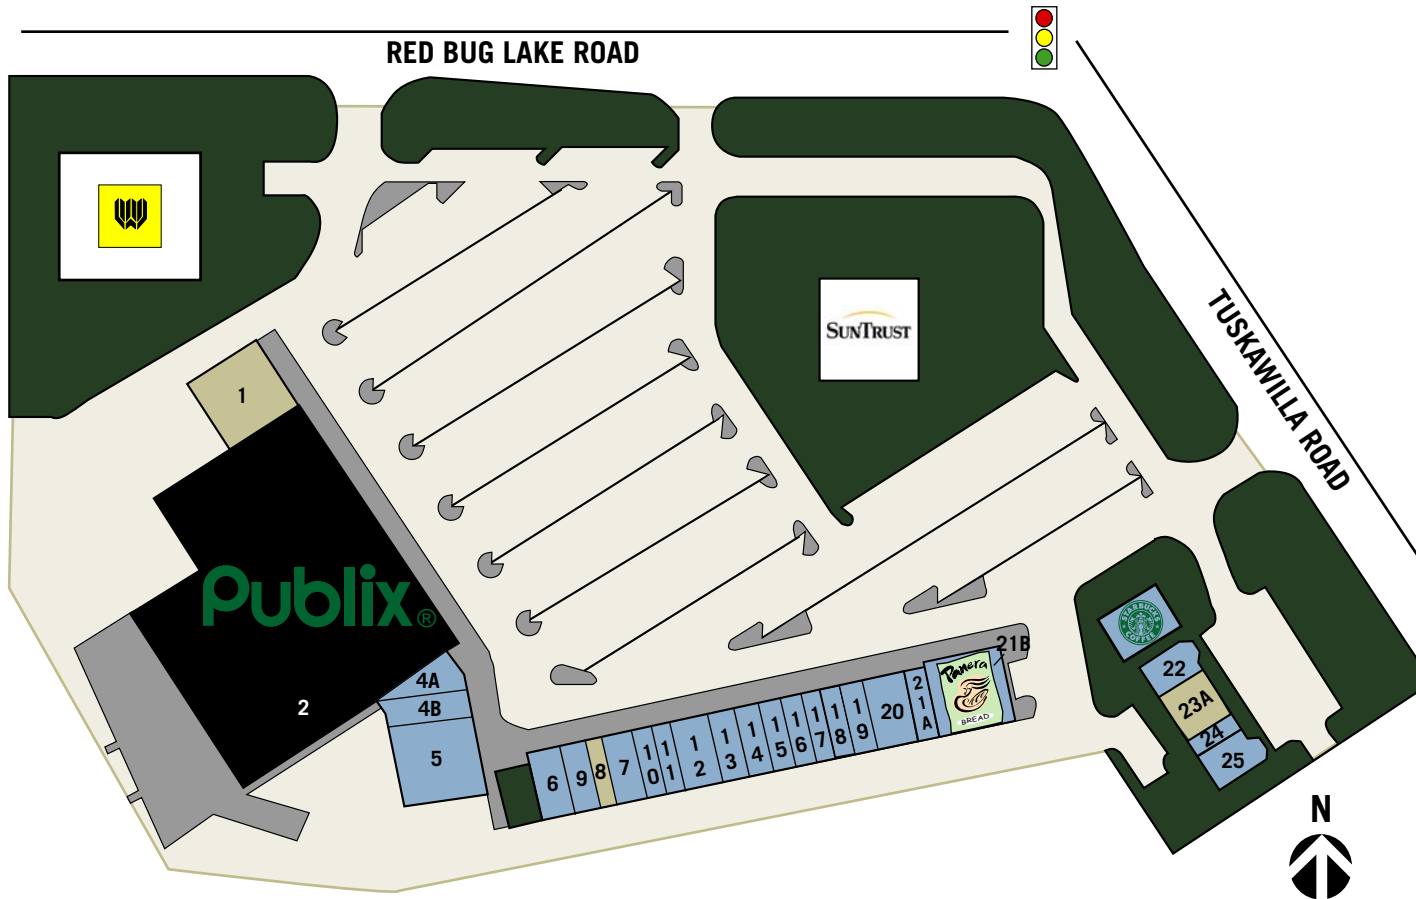

Willa Springs

5637-5711 Red Bug Lake Road
 Winter Springs, Florida 32708

regencycenters

CENTER SIZE
 89,930 SQ. FT.

Available
 Anchor
 Leased

 N.A.P. (Not A Part)

1	Available	4,200 SQ. FT.
2	Publix	44,271 SQ. FT.
4A	Advanced Dental	1,125 SQ. FT.
4B	Kai Sou Fusion Restaurant	2,195 SQ. FT.
5	Pretzel Grille	4,456 SQ. FT.
6	Oops...Cards & Gifts	1,300 SQ. FT.
9	China Fun	1,625 SQ. FT.
8	Available	975 SQ. FT.
7	Wild Birds Unlimited	1,625 SQ. FT.
10	Personal Hearing Center	975 SQ. FT.
11	Radio Shack	2,600 SQ. FT.
13	New York Nails	1,300 SQ. FT.
14	Philly Connection	1,300 SQ. FT.
15	Hair Cuttery	975 SQ. FT.
16	Gamestop	1,625 SQ. FT.
17	The UPS Store	1,300 SQ. FT.
18	Excel Realty	975 SQ. FT.
19	Salon INXS	1,625 SQ. FT.
20	Willa Cleaners	2,600 SQ. FT.
21A	The Great Frame Up	1,300 SQ. FT.
21B	Panera Bread	4,900 SQ. FT.
22	Tuscowilla Chiropractic	1,569 SQ. FT.
23A	Available	1,500 SQ. FT.
24	Annie's Alterations	474 SQ. FT.
25	Dr. Amaya	1,640 SQ. FT.
100	Starbucks	1,500 SQ. FT.
	Washington Mutual Bank	
	SunTrust Bank	