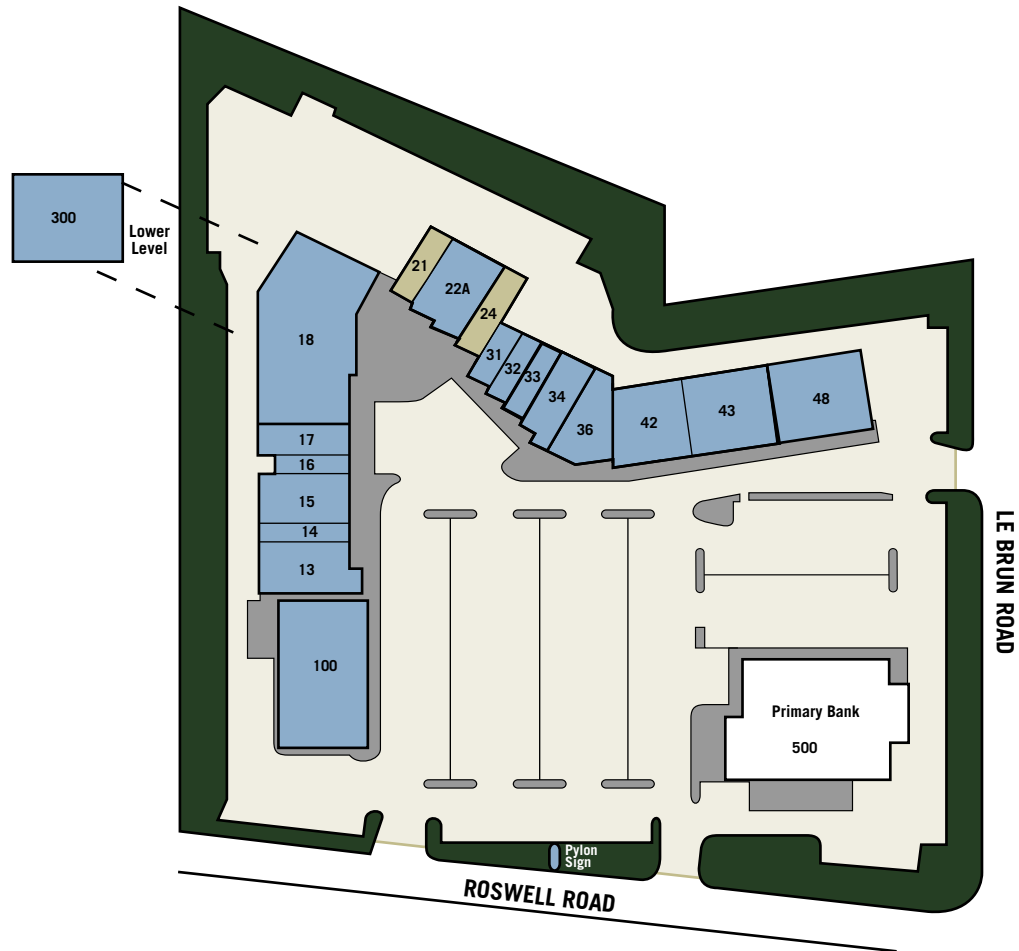

# Buckhead Court

3850-3872 Roswell Court  
Atlanta, Georgia 30342

**regencycenters**

## CENTER SIZE 45,435 SQ. FT.

Available  
  Anchor  
  Leased  
 N.A.P (Not A Part)

13	Beauty Alliance	2,500 SQ. FT.
14	Minuteman Press	1,200 SQ. FT.
15	Peachtree Gymnastics	2,100 SQ. FT.
16	Kim's Nails	750 SQ. FT.
17	John's Alterations	1,200 SQ. FT.
18	Diazo Specialty Blueprint, Inc.	8,960 SQ. FT.
21	Available	1,100 SQ. FT.
22A	Silver Lining	2,500 SQ. FT.
24	Available	1,400 SQ. FT.
31	Red Bandana Pet Food	750 SQ. FT.
32	Sarah's Groom Room	820 SQ. FT.
33	State Farm	895 SQ. FT.
34	Quiznos	2,000 SQ. FT.
36	Stewart & Co. Salon	1,890 SQ. FT.
42	Fast Signs	2,655 SQ. FT.
43	Solar Dimensions	3,600 SQ. FT.
48	Porter Paints	4,500 SQ. FT.
100	Outback Steakhouse	6,600 SQ. FT.
300	Athletic Training Services	2,896 SQ. FT.
500	Primary Bank	

This site plan is not a representation, warranty or guarantee as to size, location, identity of any tenant, the suite number, address or any other physical indicator or parameter of the property and for use as approximated information only. The improvements are subject to changes, additions, and deletions as the architect, landlord, or any governmental agency may direct or determine in their absolute discretion.