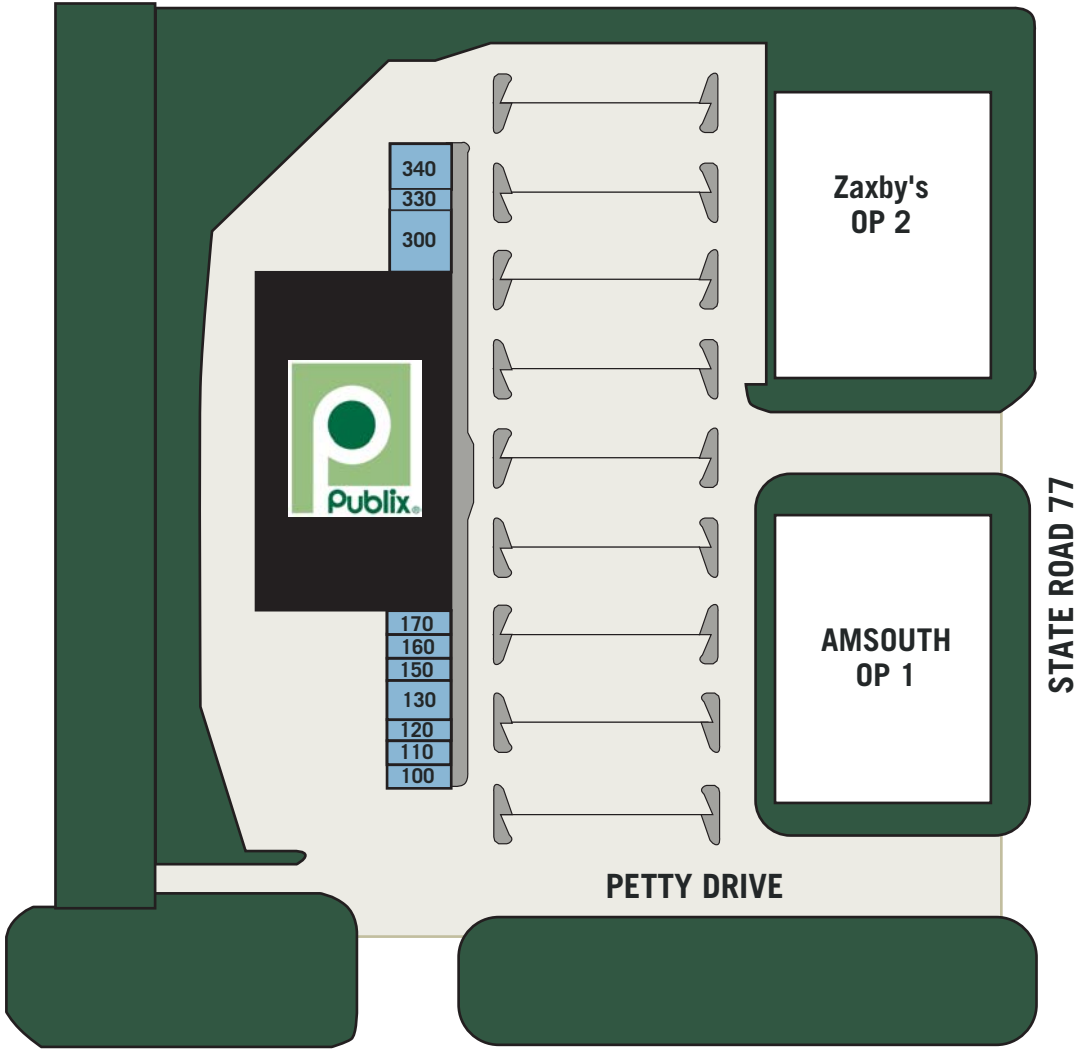

Lynn Haven Shopping Center

2310 S. Highway 77
 Lynn Haven, Florida 32444

SITE SUMMARY 63,871 SQ. FT.		
Available	Anchor	Leased
N.A.P. (Not A Part)		
100	CitiFinancial Services	1,400 SQ. FT.
110	Cingular Wireless	1,400 SQ. FT.
120	China Wok	1,400 SQ. FT.
130	Pearle Vision	2,800 SQ. FT.
150	Nail Spa	1,400 SQ. FT.
160	Super Cuts	1,400 SQ. FT.
170	Firehouse Subs	1,400 SQ. FT.
200	Publix	44,271 SQ. FT.
300	Jane's Hallmark	4,200 SQ. FT.
330	H & R Block	1,400 SQ. FT.
340	Beef O'Brady's	2,800 SQ. FT.
OP 1	AmSouth	1.0 AC
OP 2	Zaxby's	1.0 AC