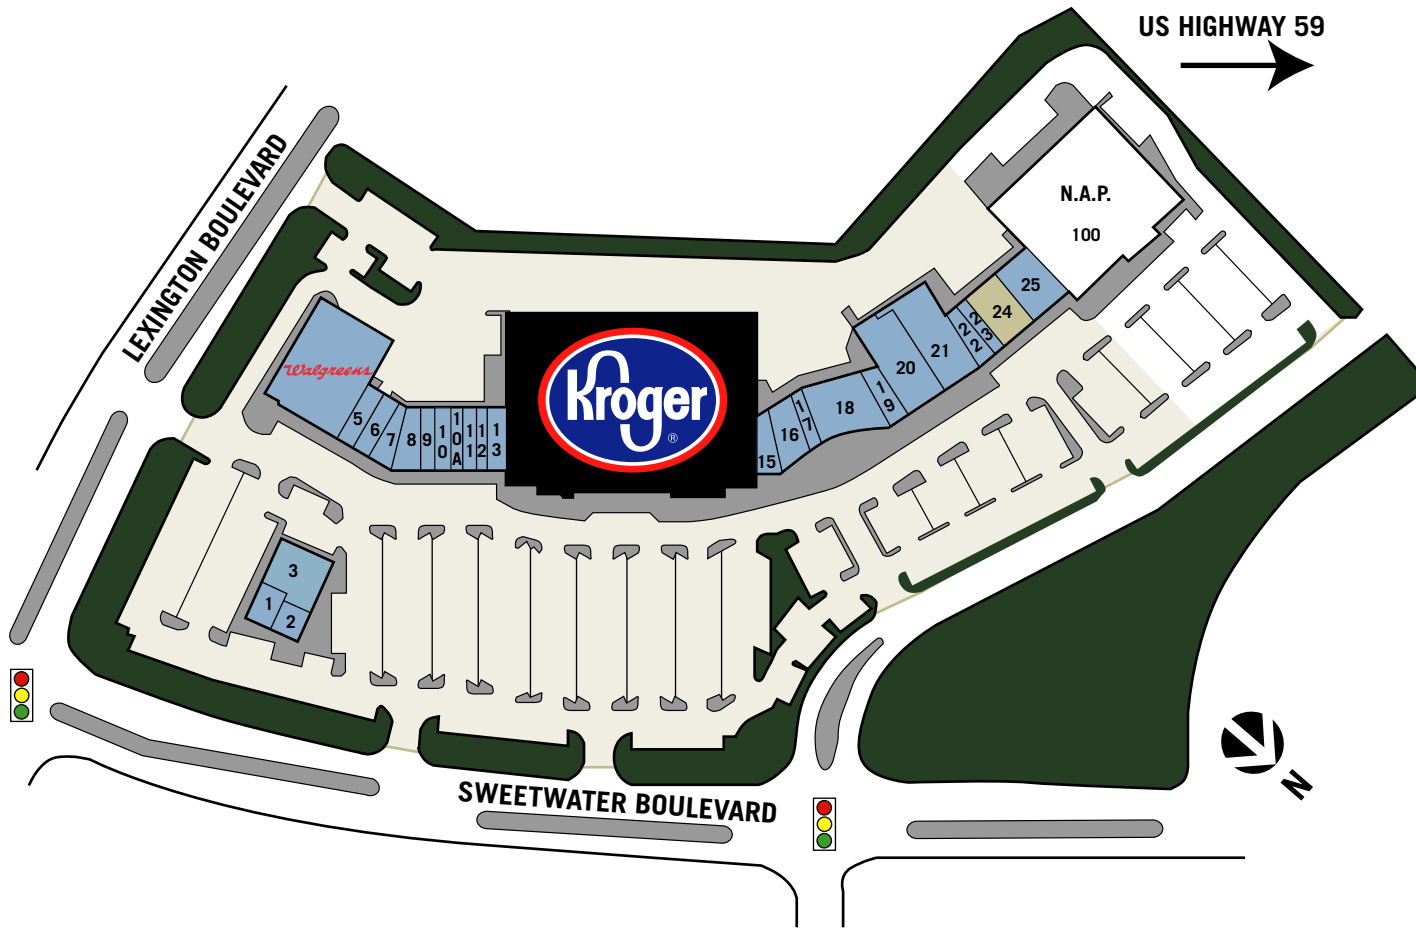

Sweetwater Plaza

4755-4949 Sweetwater Blvd.
Sugar Land, Texas 77479

regencycenters

CENTER SIZE
134,045 SQ. FT

Available
 Anchor
 Leased

 N.A.P. (Not A Part)

1	Thai Cottage	2,200 SQ. FT.
2	The Teahouse	1,300 SQ. FT.
3	Beauty Indulgence Spa & Salon	3,764 SQ. FT.
4	Walgreens	13,500 SQ. FT.
5	Deluxe Cleaners	1,800 SQ. FT.
6	Carlson Wagonlit Travel	1,524 SQ. FT.
7	Sports Clips	1,500 SQ. FT.
8	Hamre's Floors, Kitchens, & Baths	1,875 SQ. FT.
9	Post Net	1,250 SQ. FT.
10	CR Liquor	1,310 SQ. FT.
10A	P&L Nails	1,190 SQ. FT.
11	Orient Express	1,200 SQ. FT.
12	Brooke Insurance & Financial Services	997 SQ. FT.
13	The Friendly Computer Store	1,700 SQ. FT.
14	Kroger	65,241 SQ. FT.
15	Les Scissors Hair & Nail Salon	1,600 SQ. FT.
16	Maggies on Sweetwater	2,500 SQ. FT.
17	Edward Jones	1,000 SQ. FT.
18	Sweet Mesquite	5,300 SQ. FT.
19	Quizno's	1,500 SQ. FT.
20	Health South	5,886 SQ. FT.
21	The Blood Center	6,057 SQ. FT.
22	Huntington Learning Center	2,205 SQ. FT.
23	TX Dental Institute	1,266 SQ. FT.
24	Available	2,600 SQ. FT.
25	Texas Eye Institute	3,780 SQ. FT.
100	N.A.P.	