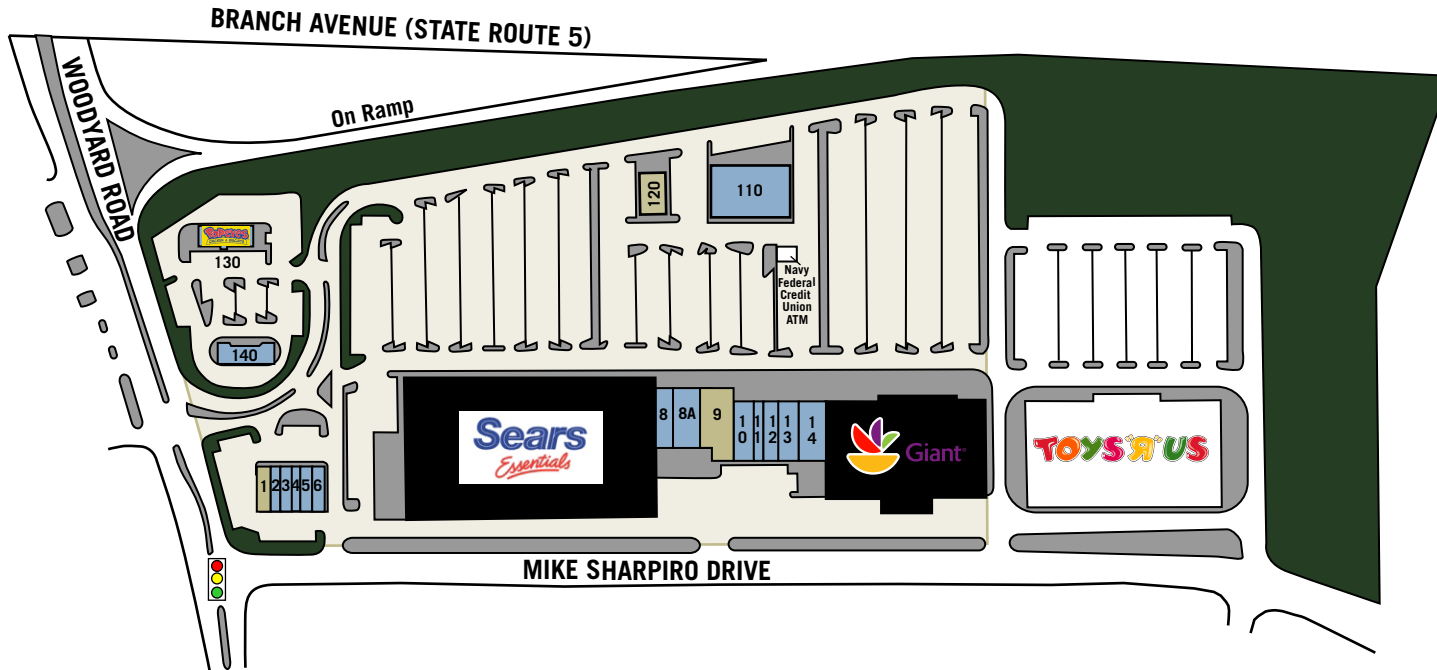

Clinton Plaza

Woodyard Road & Branch Avenue (State Route 5)

Clinton, Maryland 20735

regencycenters

**CENTER SIZE
206,050 SQ. FT.**

Available
 Anchor
 Leased

 N.A.P. (Not A Part)

1	Available	2,400 SQ. FT.
2	Cricket Wireless	1,280 SQ. FT.
3	Super Nails	1,600 SQ. FT.
4	Fitness for Life	1,120 SQ. FT.
5	Clinton Park Cleaners	1,600 SQ. FT.
6	Tai Jung Restaurant	1,600 SQ. FT.
7	Sears Essential's	106,228 SQ. FT.
8	By Grace Uniform Outfitters	2,500 SQ. FT.
8A	Mattress Warehouse	4,000 SQ. FT.
9	Available	7,000 SQ. FT.
10	Clinton Dollar Store	3,910 SQ. FT.
11	Hair Cuttery	1,500 SQ. FT.
12	Curves	2,500 SQ. FT.
13	Beauty Mart	4,000 SQ. FT.
14	The Little Gym of Clinton	4,000 SQ. FT.
16	Giant	43,000 SQ. FT.
110	Fitness For Less	12,150 SQ. FT.
120	Available	2,660 SQ. FT.
140	Checkers	3,000 SQ. FT.
130	Popeyes	3,000 SQ. FT.
N.A.P.	Toys R Us	