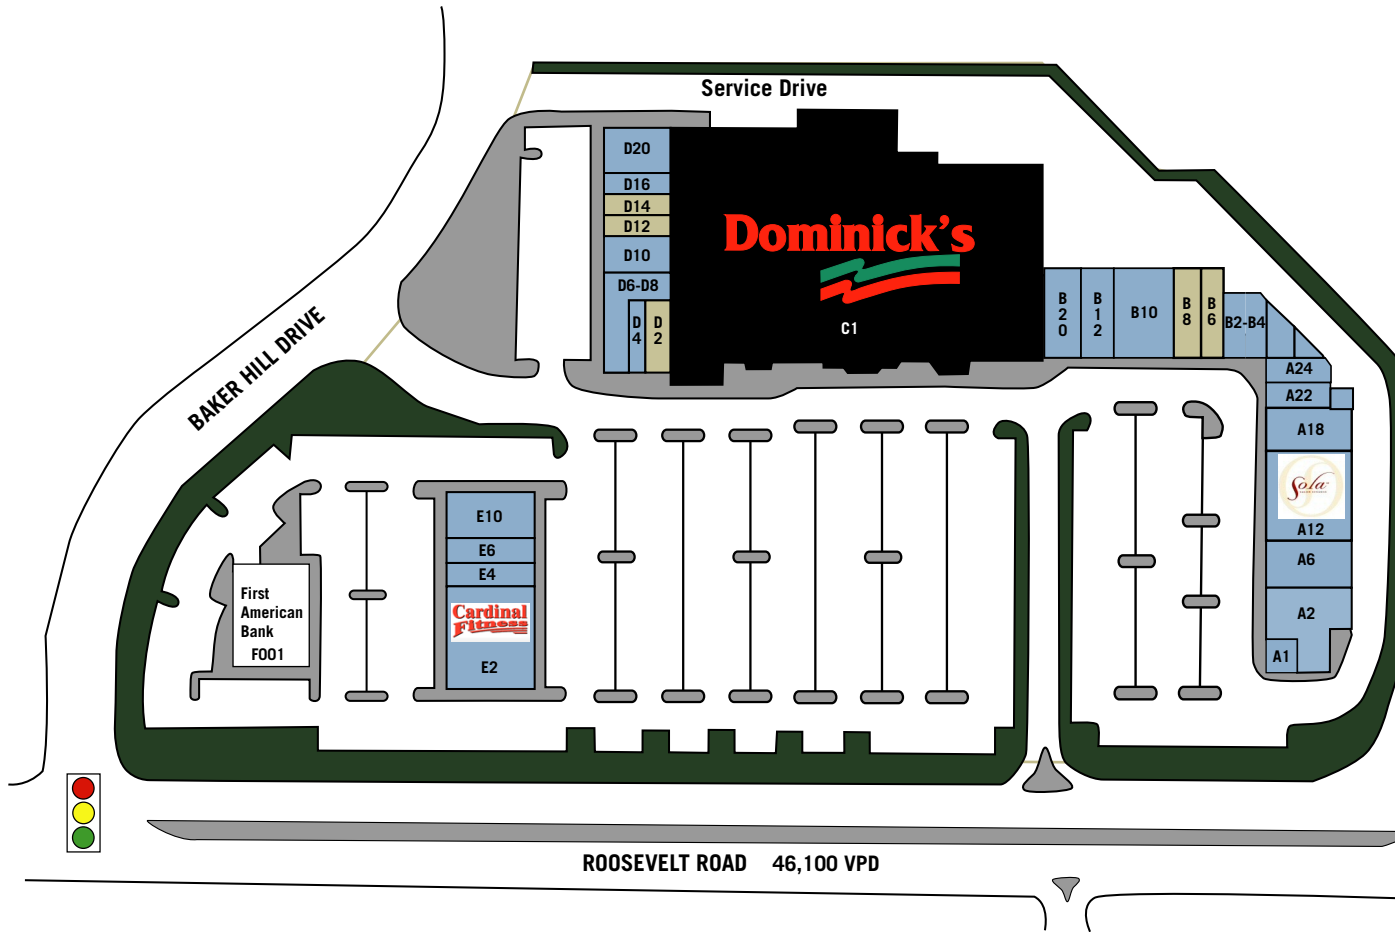

Baker Hill Center

Baker Hill Drive & Roosevelt Road
Glen Ellyn, Illinois 60137

regencycenters

CENTER SIZE
135,355 SQ. FT.

Available
 Anchor
 Leased

 N.A.P. (Not A Part)

A1	Nail Perfection	900 SQ. FT.
A2	Ellyn's Restaurant	4,500 SQ. FT.
A6	Soccer Post	3,250 SQ. FT.
A12	Sola Salon Studios	6,500 SQ. FT.
A18	Orthosport	3,250 SQ. FT.
A22	John Gabriel Salon	1,200 SQ. FT.
A24	Tobacco Outlet	1,200 SQ. FT.
B2-B4	Gymboree Play & Music	2,388 SQ. FT.
B6	Available	1,600 SQ. FT.
B8	Available	2,000 SQ. FT.
B10	Transtech	4,000 SQ. FT.
B12	Baker Hill Dental	2,400 SQ. FT.
B20	Learning Express	3,200 SQ. FT.
C1	Dominick's	72,397 SQ. FT.
D2	Available	1,300 SQ. FT.
D4	Foreman Stack Optometry	975 SQ. FT.
D6	Aca Pollo	3,125 SQ. FT.
D10	Baker Cleaners	1,800 SQ. FT.
D12	Available	1,200 SQ. FT.
D14	Available	1,200 SQ. FT.
D16	Dragon One	1,200 SQ. FT.
D20	Tri Star Cabinet	2,072 SQ. FT.
E2	Cardinal Fitness	7,563 SQ. FT.
E4	Original Jimmy John's	1,435 SQ. FT.
E6	Trust Nutrition	1,500 SQ. FT.
E10	American Mattered	3,200 SQ. FT.
FOO1	First American Bank	

Roosevelt Road 46,100 VPD

This site plan is not a representation, warranty or guarantee as to size, location, identity of any tenant, the suite number, address or any other physical indicator or parameter of the property and for use as approximated information only. The improvements are subject to changes, additions, and deletions as the architect, landlord, or any governmental agency may direct or determine in their absolute discretion.