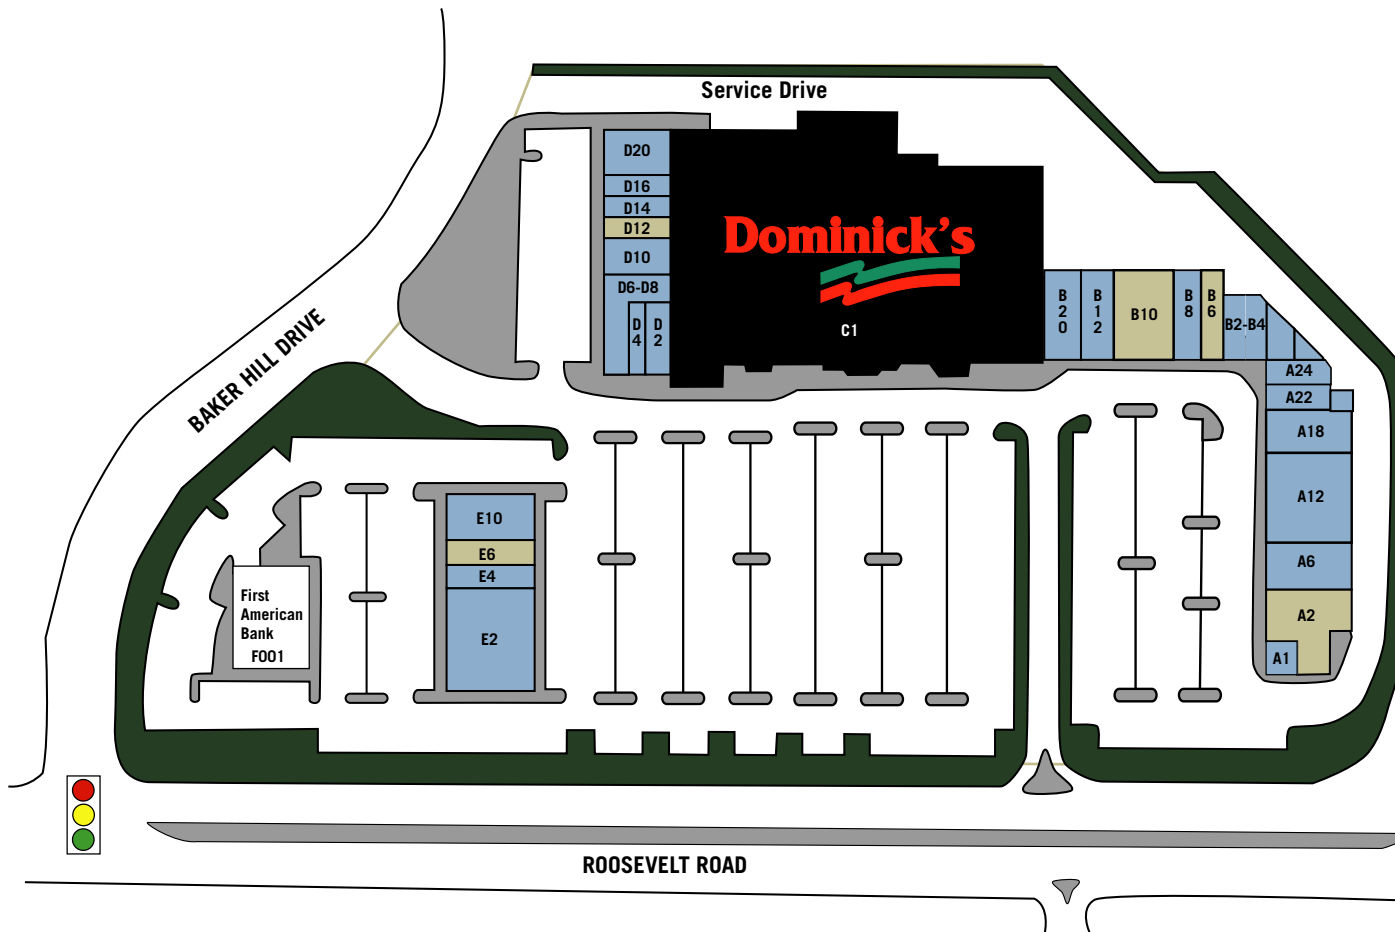

Baker Hill Center

Baker Hill Drive & Roosevelt Road
Glen Ellyn, Illinois 60137

regencycenters

CENTER SIZE
135,355 SQ. FT.

Available
 Anchor
 Leased

 N.A.P. (Not A Part)

A1	Nail Perfection	900 SQ. FT.
A2	Available	4,500 SQ. FT.
A6	Soccer Post	3,250 SQ. FT.
A12	Sola Salon Studios	6,500 SQ. FT.
A18	Orthosport	3,250 SQ. FT.
A22	John Gabriel Salon	1,200 SQ. FT.
A24	Tobacco Outlet	1,200 SQ. FT.
B2-B4	Gymboree Play & Music	2,388 SQ. FT.
B6	Available	1,600 SQ. FT.
B8	Flexco Fitness	2,000 SQ. FT.
B10	Available	4,000 SQ. FT.
B12	Bath & Body Works	2,400 SQ. FT.
B20	Learning Express	3,200 SQ. FT.
C1	Dominick's	72,397 SQ. FT.
D2	Saret Treasures of Hope	1,300 SQ. FT.
D4	Foreman Stack Optometry	975 SQ. FT.
D6	Aca Pollo	3,125 SQ. FT.
D10	Baker Cleaners	1,800 SQ. FT.
D12	Available	1,200 SQ. FT.
D14	Cost Cutters	1,200 SQ. FT.
D16	Dragon One	1,200 SQ. FT.
D20	Tri Star Cabinet	2,072 SQ. FT.
E2	Cardinal Fitness	7,563 SQ. FT.
E4	Original Jimmy John's	1,435 SQ. FT.
E6	Available	1,500 SQ. FT.
E10	American Mattered	3,200 SQ. FT.
FOO1	First American Bank	

This site plan is not a representation, warranty or guarantee as to size, location, identity of any tenant, the suite number, address or any other physical indicator or parameter of the property and for use as approximated information only. The improvements are subject to changes, additions, and deletions as the architect, landlord, or any governmental agency may direct or determine in their absolute discretion.