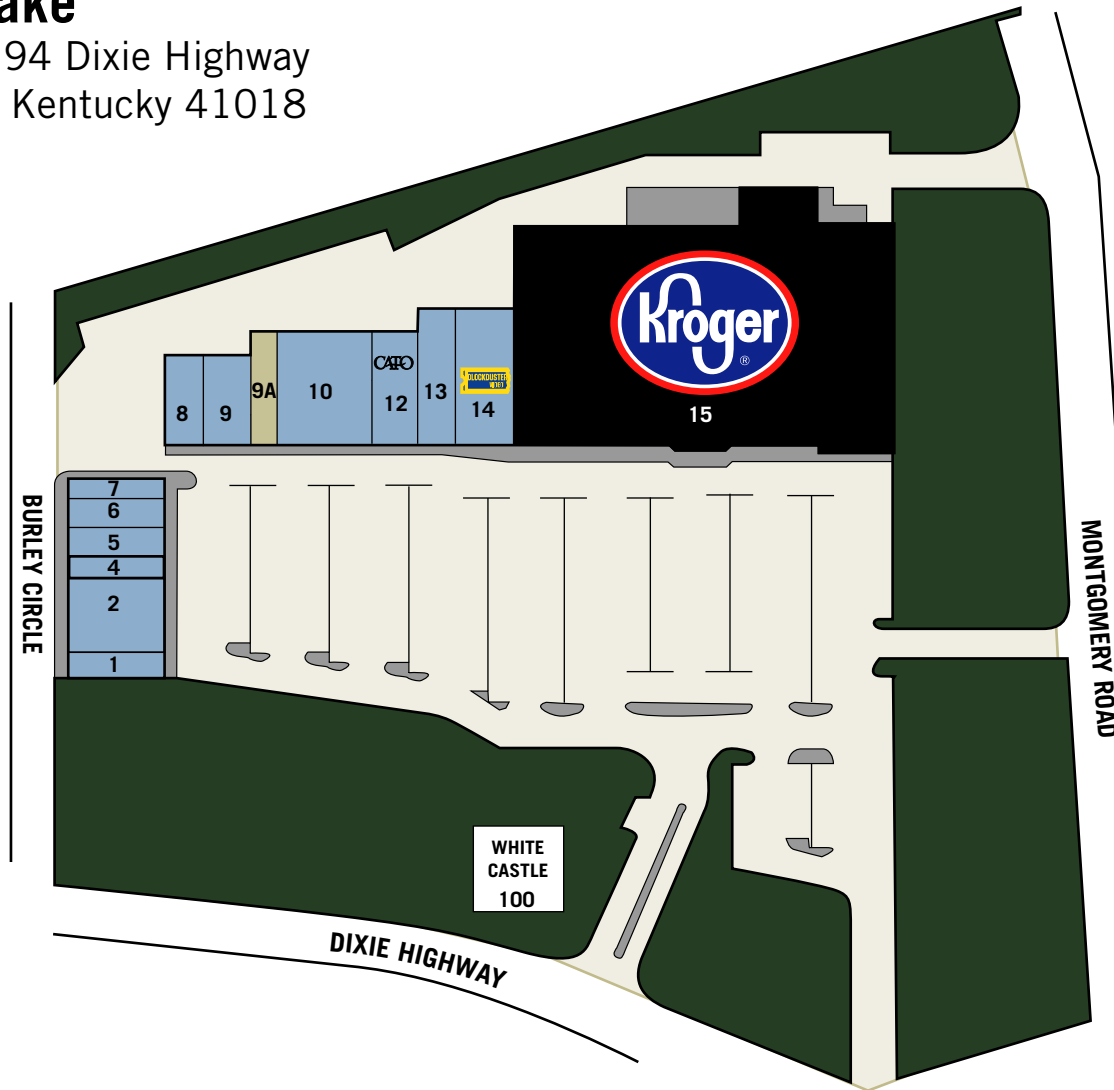

Silverlake

3158-3194 Dixie Highway
Erlanger, Kentucky 41018

regencycenters

CENTER SIZE
99,351 SQ. FT.

Available
 Anchor
 Leased
 N.A.P. (Not A Part)

1	Edward Jones	1,140 SQ. FT.
2	Shear Elegance Salon	3,300 SQ. FT.
4	Ly Nails	1,200 SQ. FT.
5	Weight Watchers	2,025 SQ. FT.
6	Great Clips	1,575 SQ. FT.
7	First Wok	1,200 SQ. FT.
8	H & R Block	3,400 SQ. FT.
9	Curves for Women	2,003 SQ. FT.
9A	Available	2,382 SQ. FT.
10	Snooty Fox	7,560 SQ. FT.
12	CATO	4,566 SQ. FT.
13	Radio Shack	3,000 SQ. FT.
14	Blockbuster Video	6,000 SQ. FT.
15	Kroger	60,000 SQ. FT.
100	White Castle	