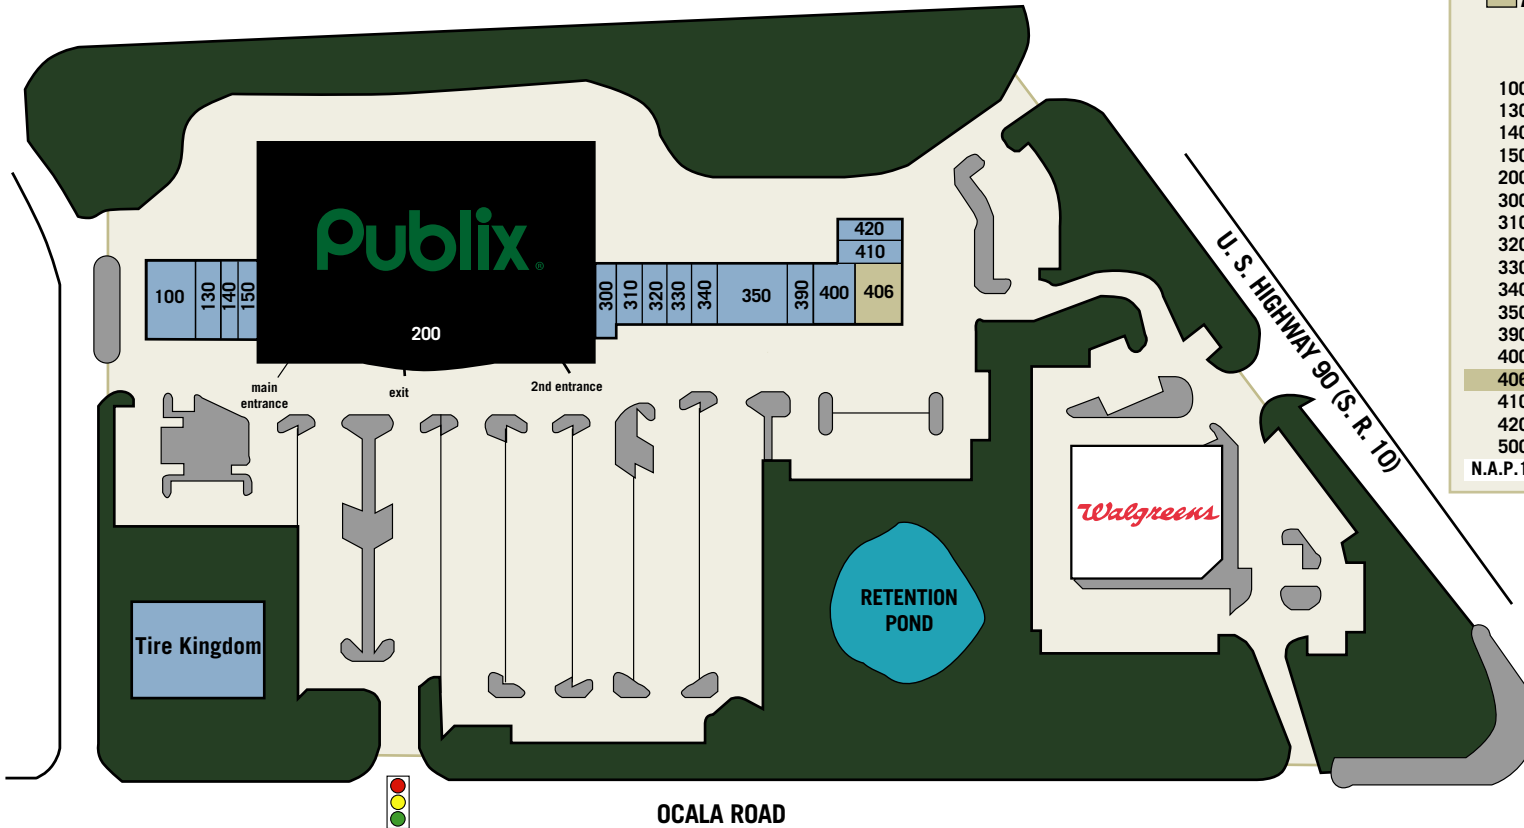

Ocala Corners

800 Ocala Road, Suites 100-420

Tallahassee, Florida 32304

regencycenters

CENTER SIZE
86,771 SQ. FT.

Available
 Anchor
 Leased

 N.A.P. (Not A Part)

100	Plato's Closet	2,940 SQ. FT.
130	Planet Beach	1,860 SQ. FT.
140	Valued Services	1,200 SQ. FT.
150	Yogaberry	1,700 SQ. FT.
200	Publix	61,171 SQ. FT.
300	The UPS Store	1,400 SQ. FT.
310	Super Cuts	1,200 SQ. FT.
320	GNC	1,200 SQ. FT.
330	Tropical Smoothie Cafe	1,200 SQ. FT.
340	Cingular Wireless	1,200 SQ. FT.
350	CiCi's Pizza	4,332 SQ. FT.
390	Game Stop	1,400 SQ. FT.
400	Half Time Liquors	1,620 SQ. FT.
406	Available	1,980 SQ. FT.
410	Jen Nails & Tan	1,168 SQ. FT.
420	Quiznos	1,200 SQ. FT.
500	Tire Kingdom	
N.A.P.1	Walgreens	

This site plan is not a representation, warranty or guarantee as to size, location, identity of any tenant, the suite number, address or any other physical indicator or parameter of the property and for use as approximated information only. The improvements are subject to changes, additions, and deletions as the architect, landlord, or any governmental agency may direct or determine in their absolute discretion.