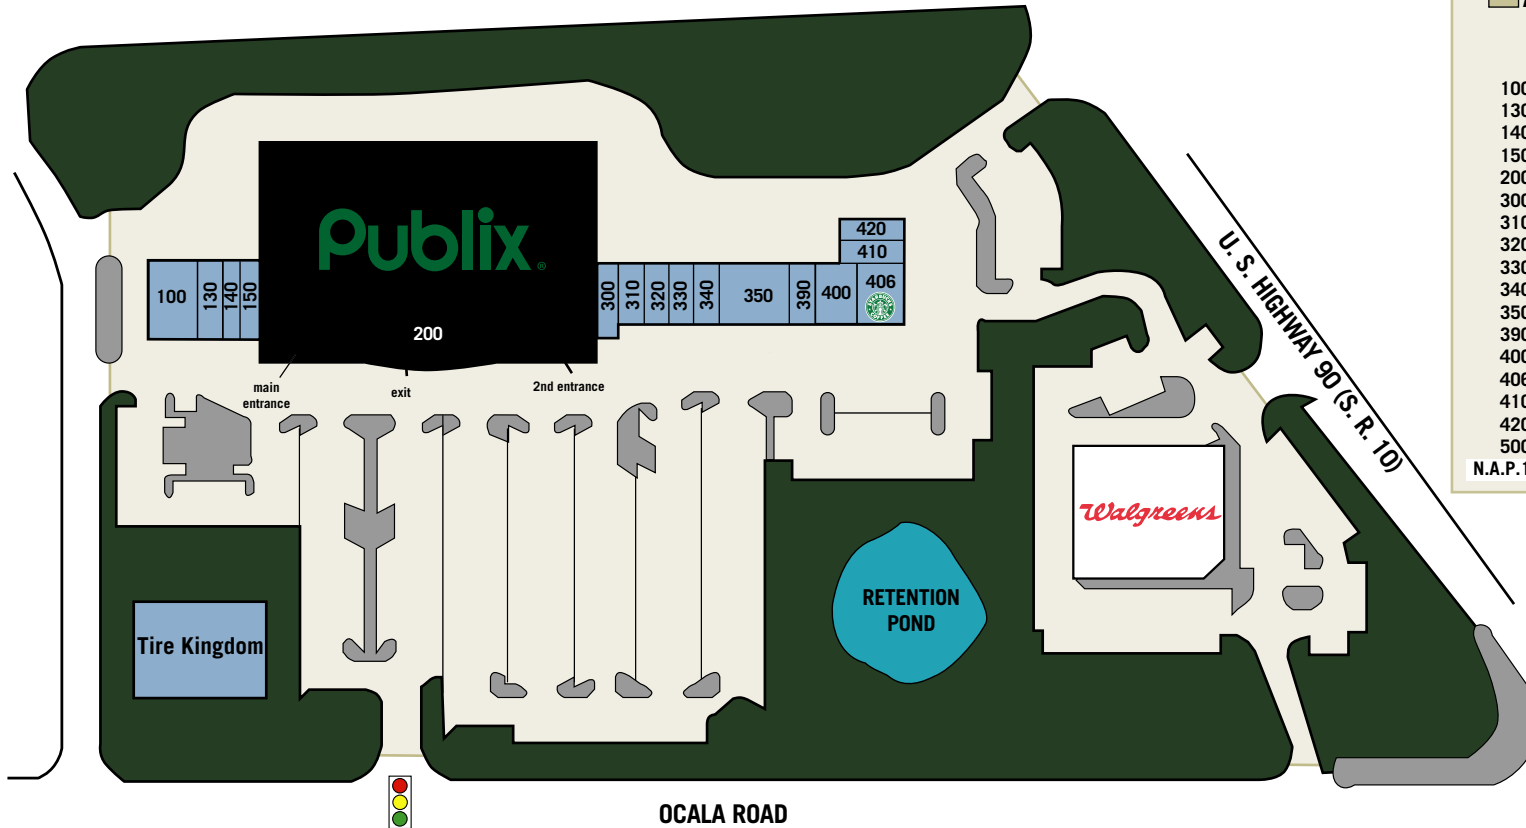

# Ocala Corners

800 Ocala Road, Suites 100-420

Tallahassee, Florida 32304

**regencycenters**

**CENTER SIZE**  
86,771 SQ. FT.

Available
  Anchor
  Leased
   
 N.A.P. (Not A Part)

100	Plato's Closet	2,940 SQ. FT.
130	Planet Beach	1,860 SQ. FT.
140	Valued Services	1,200 SQ. FT.
150	Styles by Reena	1,700 SQ. FT.
200	Publix	61,171 SQ. FT.
300	The UPS Store	1,400 SQ. FT.
310	Super Cuts	1,200 SQ. FT.
320	GNC	1,200 SQ. FT.
330	Tropical Smoothie Cafe	1,200 SQ. FT.
340	Cingular Wireless	1,200 SQ. FT.
350	CiCi's Pizza	4,332 SQ. FT.
390	Game Stop	1,400 SQ. FT.
400	Half Time Liquors	1,620 SQ. FT.
406	Starbucks	1,980 SQ. FT.
410	Jen Nails & Tan	1,168 SQ. FT.
420	Quiznos	1,200 SQ. FT.
500	Tire Kingdom	
N.A.P.1	Walgreens	