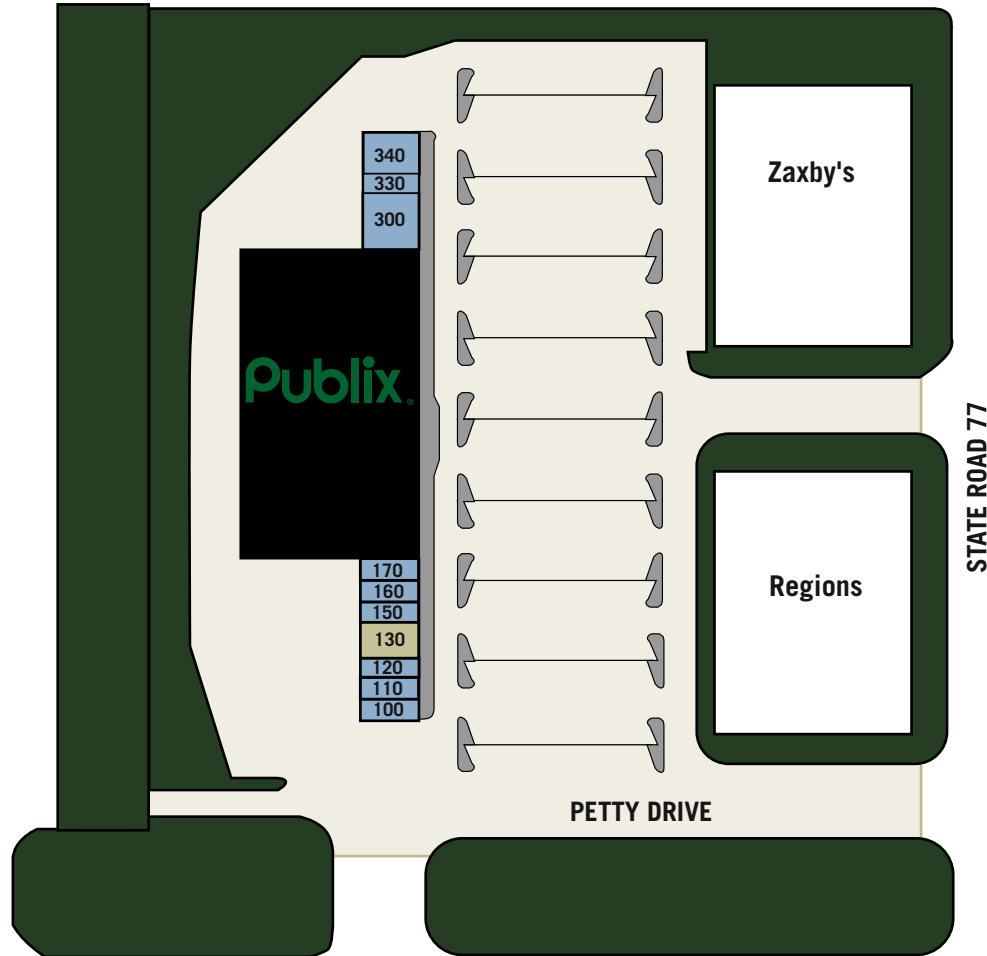

Lynn Haven Shopping Center

2310 S. Highway 77

Lynn Haven, Florida 32444

regencycenters

CENTER SIZE 63,871 SQ. FT.

Available Anchor Leased

N.A.P. (Not A Part)

100	CitiFinancial	1,400 SQ. FT.
110	The UPS Store	1,400 SQ. FT.
120	China Wok	1,400 SQ. FT.
130	Available	2,800 SQ. FT.
150	Nail Spa	1,400 SQ. FT.
160	Super Cuts	1,400 SQ. FT.
170	Firehouse Subs	1,400 SQ. FT.
200	Publix	44,271 SQ. FT.
300	Hallmark	4,200 SQ. FT.
330	H & R Block	1,400 SQ. FT.
340	Beef O'Brady's	2,800 SQ. FT.
N.A.P.1	Zaxby's	
N.A.P.2	Regions	