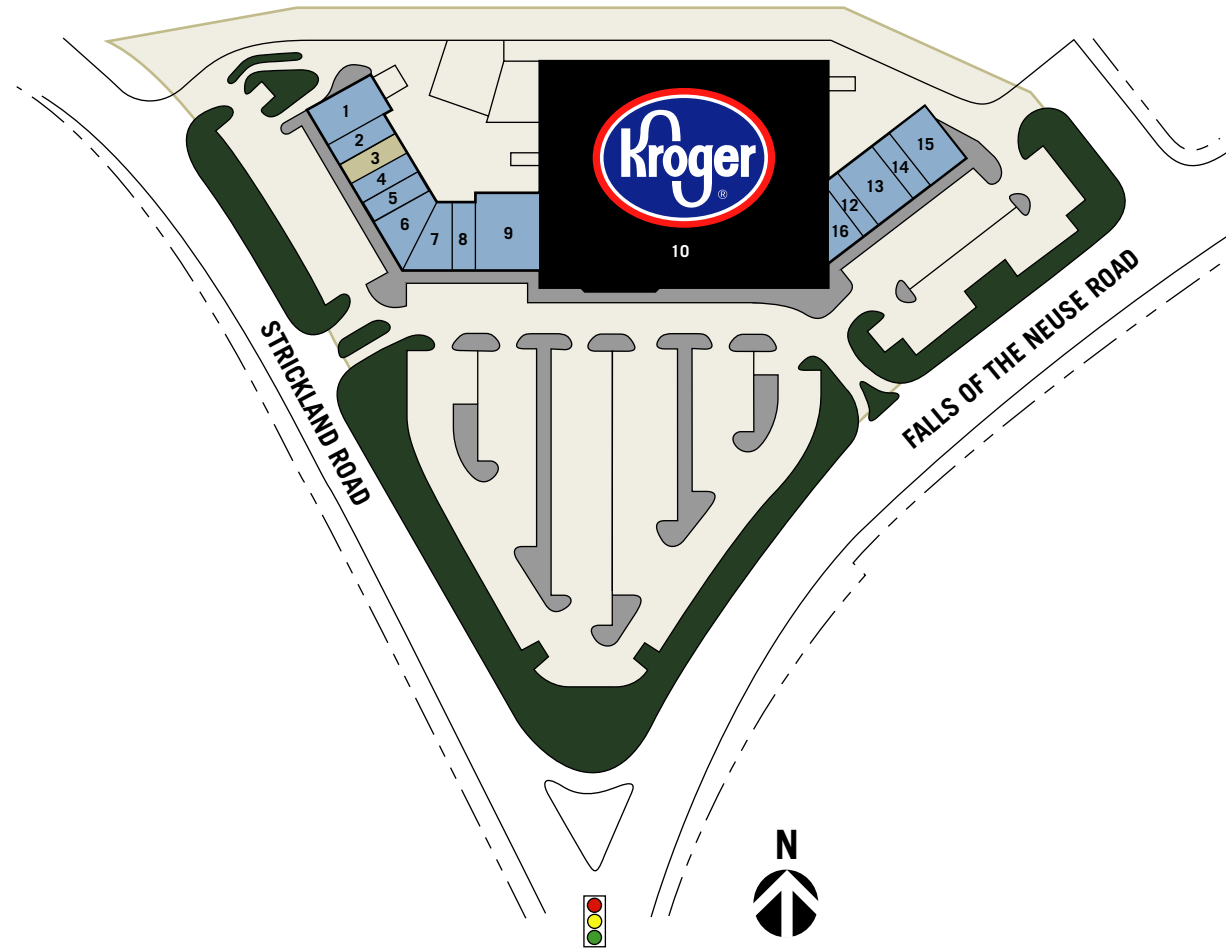

Bent Tree Plaza

7901-7909 Falls Neuse Road
Raleigh, North Carolina 27615

regencycenters

CENTER SIZE
79,503 SQ. FT.

Available Anchor Leased

1	The Pickled Onion	2,422 SQ. FT.
2	Gold Mine Jewelry Shoppe	1,200 SQ. FT.
3	Available	1,200 SQ. FT.
4	Nail Care	1,200 SQ. FT.
5	China Wok	1,200 SQ. FT.
6	Medlin Davis Cleaners	1,939 SQ. FT.
7	Pet Mania	1,939 SQ. FT.
8	Cost Cutters	1,200 SQ. FT.
9	CiCi's Pizza	4,800 SQ. FT.
10	Kroger	54,153 SQ. FT.
16	Kim's Tailors & Bridal	1,062 SQ. FT.
12	Pizza Hut	1,188 SQ. FT.
13	Los Tres Magueyes	2,400 SQ. FT.
14	Hair Creations	1,200 SQ. FT.
15	NY Bagel & Deli	2,400 SQ. FT.