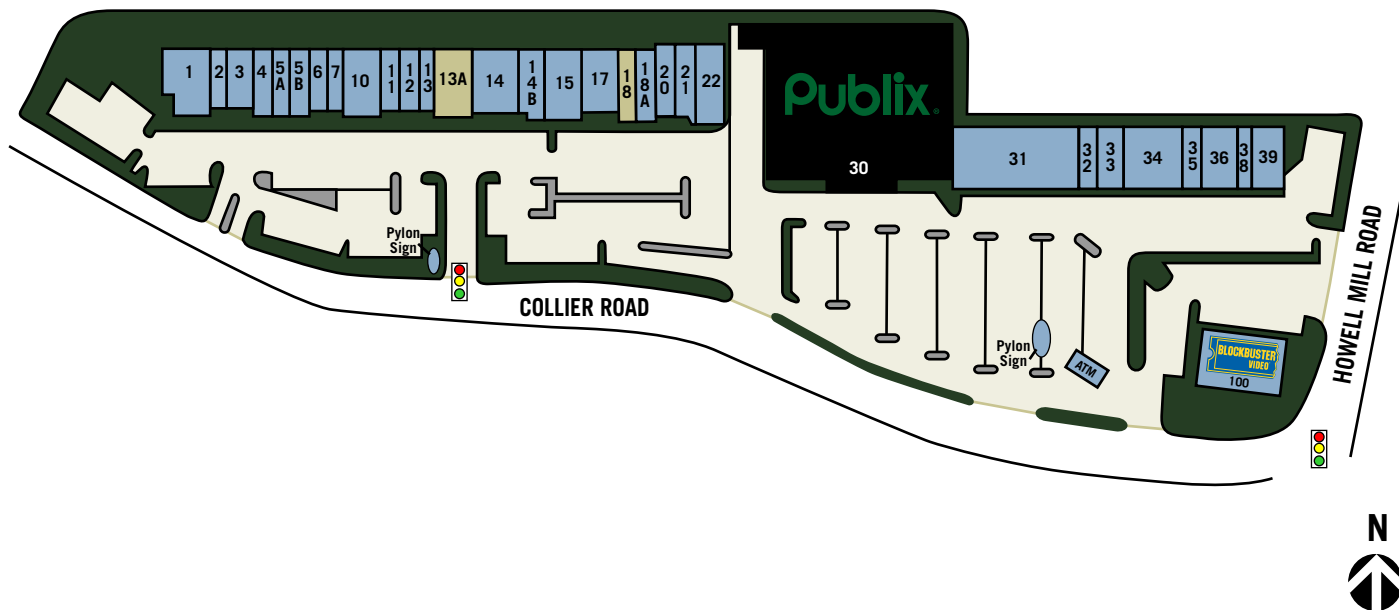

Howell Mill Village

2020 Howell Mill Road NW
Atlanta, Georgia 30318

regencycenters

CENTER SIZE
97,989 SQ. FT.

Available
 Anchor
 Leased

 N.A.P. (Not A Part)

1	Atlanta Sport & Spine Physical Therapy	3,000 SQ. FT.
2	Merle Norman Cosmetic Studio	900 SQ. FT.
3	Pet Gallery	2,100 SQ. FT.
4	Salon Next	1,500 SQ. FT.
5A	State Farm Insurance	1,100 SQ. FT.
5B	Dentist (Dr. Piara Singh)	1,300 SQ. FT.
6	Collier Chiropractic	1,200 SQ. FT.
7	Superbodies Tan	1,200 SQ. FT.
10	Malaya	2,200 SQ. FT.
11	Classic Clocks	1,040 SQ. FT.
12	Great Clips	1,200 SQ. FT.
13	Nail Spa	1,200 SQ. FT.
13A	Available	2,600 SQ. FT.
14	Sonz Fitness	3,600 SQ. FT.
14B	Life's A Stitch	1,300 SQ. FT.
15	Education Outfitters of Atlanta	2,600 SQ. FT.
17	Pollo Brassa	2,400 SQ. FT.
18	Available	1,300 SQ. FT.
18A	Collier Animal Hospital	1,300 SQ. FT.
20	AVX Bikes	1,400 SQ. FT.
21	P.T.O. Store-Educational Sup	1,400 SQ. FT.
22	Play 2 Grow	3,000 SQ. FT.
30	Publix	31,000 SQ. FT.
31	Eckard	8,640 SQ. FT.
32	Jersey Mike's Subs	1,200 SQ. FT.
33	The UPS Store	1,980 SQ. FT.
34	Stooges	3,920 SQ. FT.
35	Vining's Cleaners	1,140 SQ. FT.
36	Salsa Havana	2,396 SQ. FT.
38	Nail Fashion	900 SQ. FT.
39	Wolf Camera	2,100 SQ. FT.
100	Blockbuster Video	5,873 SQ. FT.

This site plan is not a representation, warranty or guarantee as to size, location, identity of any tenant, the suite number, address or any other physical indicator or parameter of the property and for use as approximated information only. The improvements are subject to changes, additions, and deletions as the architect, landlord, or any governmental agency may direct or determine in their absolute discretion.