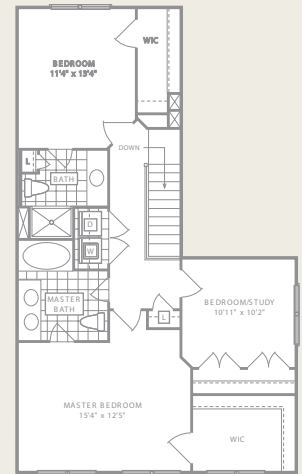

KF KING FARM VILLAGE CENTER

2 Stories, 2 Bedrooms
2.5 Bathrooms
1734 Approximate Square Feet*

2 Stories, 2 Bedrooms
2.5 Bathrooms
Den
1573 Approximate Square Feet*

2 Stories, 3 Bedrooms
2.5 Bathrooms
1714 Approximate Square Feet*

2 Stories, 2 Bedrooms
2.5 Bathrooms
1247 Approximate Square Feet*

2 Stories, 2 Bedrooms
2.5 Bathrooms
1248 Approximate Square Feet*