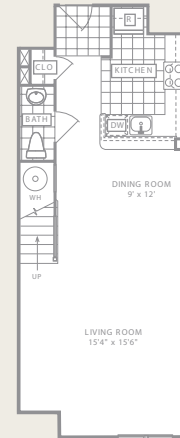

KF KING FARM VILLAGE CENTER

2 Stories, 2 Bedrooms
2.5 Bathrooms
1734 Approximate Square Feet*

2 Stories, 2 Bedrooms
2.5 Bathrooms
Den
1573 Approximate Square Feet*

2 Stories, 3 Bedrooms
2.5 Bathrooms
1714 Approximate Square Feet*

2 Stories, 2 Bedrooms
2.5 Bathrooms
1247 Approximate Square Feet*

2 Stories, 2 Bedrooms
2.5 Bathrooms
1248 Approximate Square Feet*