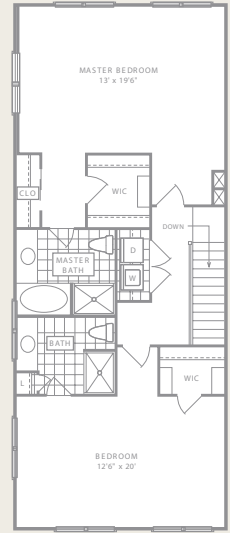

KF KING FARM VILLAGE CENTER

2 Stories, 2 Bedrooms
2.5 Bathrooms
1734 Approximate Square Feet*

2 Stories, 2 Bedrooms
2.5 Bathrooms
Den
1573 Approximate Square Feet*

2 Stories, 3 Bedrooms
2.5 Bathrooms
1714 Approximate Square Feet*

2 Stories, 2 Bedrooms
2.5 Bathrooms
1247 Approximate Square Feet*

2 Stories, 2 Bedrooms
2.5 Bathrooms
1248 Approximate Square Feet*