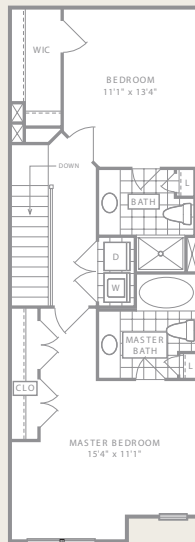

KF KING FARM VILLAGE CENTER

2 Stories, 2 Bedrooms
2.5 Bathrooms
1734 Approximate Square Feet*

2 Stories, 2 Bedrooms
2.5 Bathrooms
Den
1573 Approximate Square Feet*

2 Stories, 3 Bedrooms
2.5 Bathrooms
1714 Approximate Square Feet*

2 Stories, 2 Bedrooms
2.5 Bathrooms
1247 Approximate Square Feet*

2 Stories, 2 Bedrooms
2.5 Bathrooms
1248 Approximate Square Feet*