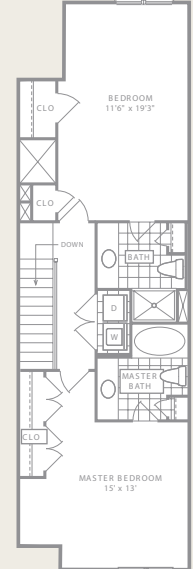

KF KING FARM VILLAGE CENTER

2 Stories, 2 Bedrooms
2.5 Bathrooms
1734 Approximate Square Feet*

2 Stories, 2 Bedrooms
2.5 Bathrooms
Den
1573 Approximate Square Feet*

2 Stories, 3 Bedrooms
2.5 Bathrooms
1714 Approximate Square Feet*

2 Stories, 2 Bedrooms
2.5 Bathrooms
1247 Approximate Square Feet*

2 Stories, 2 Bedrooms
2.5 Bathrooms
1248 Approximate Square Feet*