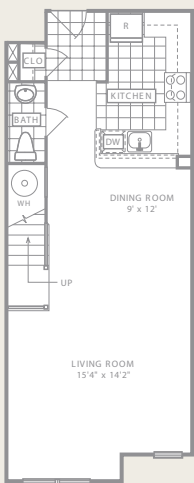

KF KING FARM VILLAGE CENTER

2 Stories, 2 Bedrooms
2.5 Bathrooms
1734 Approximate Square Feet*

2 Stories, 2 Bedrooms
2.5 Bathrooms
Den
1573 Approximate Square Feet*

2 Stories, 3 Bedrooms
2.5 Bathrooms
1714 Approximate Square Feet*

2 Stories, 2 Bedrooms
2.5 Bathrooms
1247 Approximate Square Feet*

2 Stories, 2 Bedrooms
2.5 Bathrooms
1248 Approximate Square Feet*