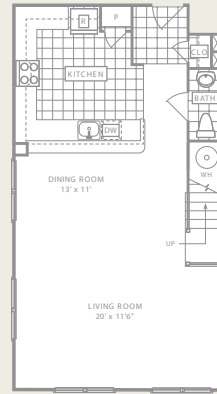

KF KING FARM VILLAGE CENTER

2 Stories, 2 Bedrooms
2.5 Bathrooms
1734 Approximate Square Feet*

2 Stories, 2 Bedrooms
2.5 Bathrooms
Den
1573 Approximate Square Feet*

2 Stories, 3 Bedrooms
2.5 Bathrooms
1714 Approximate Square Feet*

2 Stories, 2 Bedrooms
2.5 Bathrooms
1247 Approximate Square Feet*

2 Stories, 2 Bedrooms
2.5 Bathrooms
1248 Approximate Square Feet*