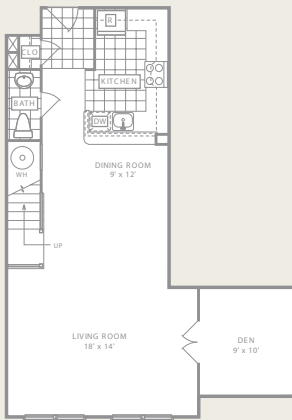

KF KING FARM VILLAGE CENTER

2 Stories, 2 Bedrooms
2.5 Bathrooms
1734 Approximate Square Feet*

2 Stories, 2 Bedrooms
2.5 Bathrooms
Den
1573 Approximate Square Feet*

2 Stories, 3 Bedrooms
2.5 Bathrooms
1714 Approximate Square Feet*

2 Stories, 2 Bedrooms
2.5 Bathrooms
1247 Approximate Square Feet*

2 Stories, 2 Bedrooms
2.5 Bathrooms
1248 Approximate Square Feet*