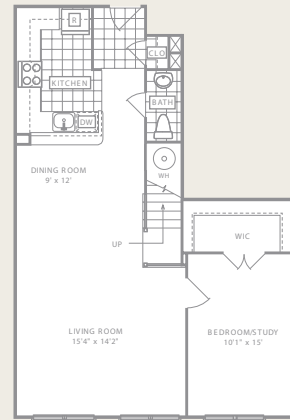

KF KING FARM VILLAGE CENTER

2 Stories, 2 Bedrooms
2.5 Bathrooms
1734 Approximate Square Feet*

2 Stories, 2 Bedrooms
2.5 Bathrooms
Den
1573 Approximate Square Feet*

2 Stories, 3 Bedrooms
2.5 Bathrooms
1714 Approximate Square Feet*

2 Stories, 2 Bedrooms
2.5 Bathrooms
1247 Approximate Square Feet*

2 Stories, 2 Bedrooms
2.5 Bathrooms
1248 Approximate Square Feet*