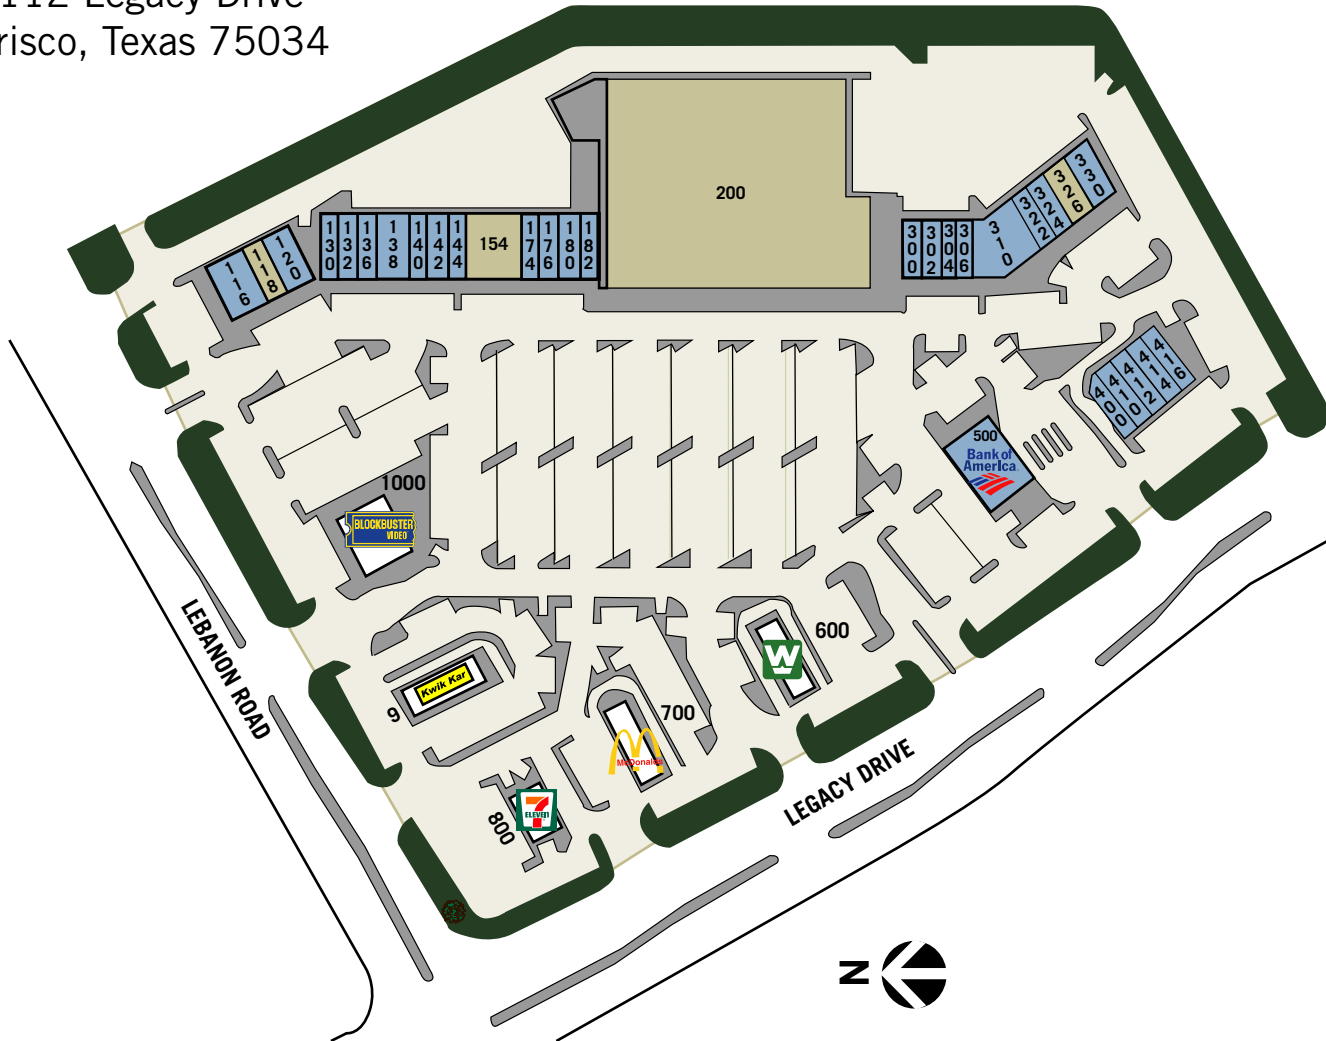

# Legacy Center

4112 Legacy Drive  
Frisco, Texas 75034

**regencycenters**

**CENTER SIZE**  
119,473 SQ. FT.

Available Anchor Leased

N.A.P. (Not A Part)

116	Brooklyn's Pizzeria	3,570 SQ. FT.
118	Available	1,412 SQ. FT.
120	Jungle Gym Fitness & Education	2,465 SQ. FT.
130	Subway	1,400 SQ. FT.
132	Gifts and Cards Unique!	1,816 SQ. FT.
136	Yanfeg Li, Massage Therapy	1,330 SQ. FT.
138	Dr. Nelson Dentist	2,469 SQ. FT.
139	Facelogic	1,400 SQ. FT.
142	Dr. Richard A. Sylvester, M.A.T.	1,750 SQ. FT.
144	The UPS Store	1,400 SQ. FT.
154	Available	2,522 SQ. FT.
174	SWB Wireless	1,400 SQ. FT.
176	Great Clips	1,200 SQ. FT.
180	Elite Medspa	1,963 SQ. FT.
182	Spa Nail	1,200 SQ. FT.
200	Available	62,804 SQ. FT.
300	YS Tailors	1,050 SQ. FT.
302	Shake City Nutrition Center	1,200 SQ. FT.
304	State Farm Insurance	1,200 SQ. FT.
306	Painting with a Twist	1,400 SQ. FT.
310	Lady of America	5,473 SQ. FT.
322	Planet Beach	1,500 SQ. FT.
324	Jenny's Donuts	1,050 SQ. FT.
326	Available	2,141 SQ. FT.
330	Stephen's Cleaners	2,000 SQ. FT.
400	Starbucks	1,500 SQ. FT.
410	Salon Labella	1,500 SQ. FT.
412	Fast Frame	1,400 SQ. FT.
414	Sport Clips	1,462 SQ. FT.
416	Papa Murphy's Take & Bake	1,296 SQ. FT.
500	Bank of America	5,200 SQ. FT.
600	Washington Federal Savings Bank	
700	McDonald's	
800	7-Eleven	
9	Kwik	
1000	Blockbuster	

This site plan is not a representation, warranty or guarantee as to size, location, identity of any tenant, the suite number, address or any other physical indicator or parameter of the property and for use as approximated information only. The improvements are subject to changes, additions, and deletions as the architect, landlord, or any governmental agency may direct or determine in their absolute discretion.