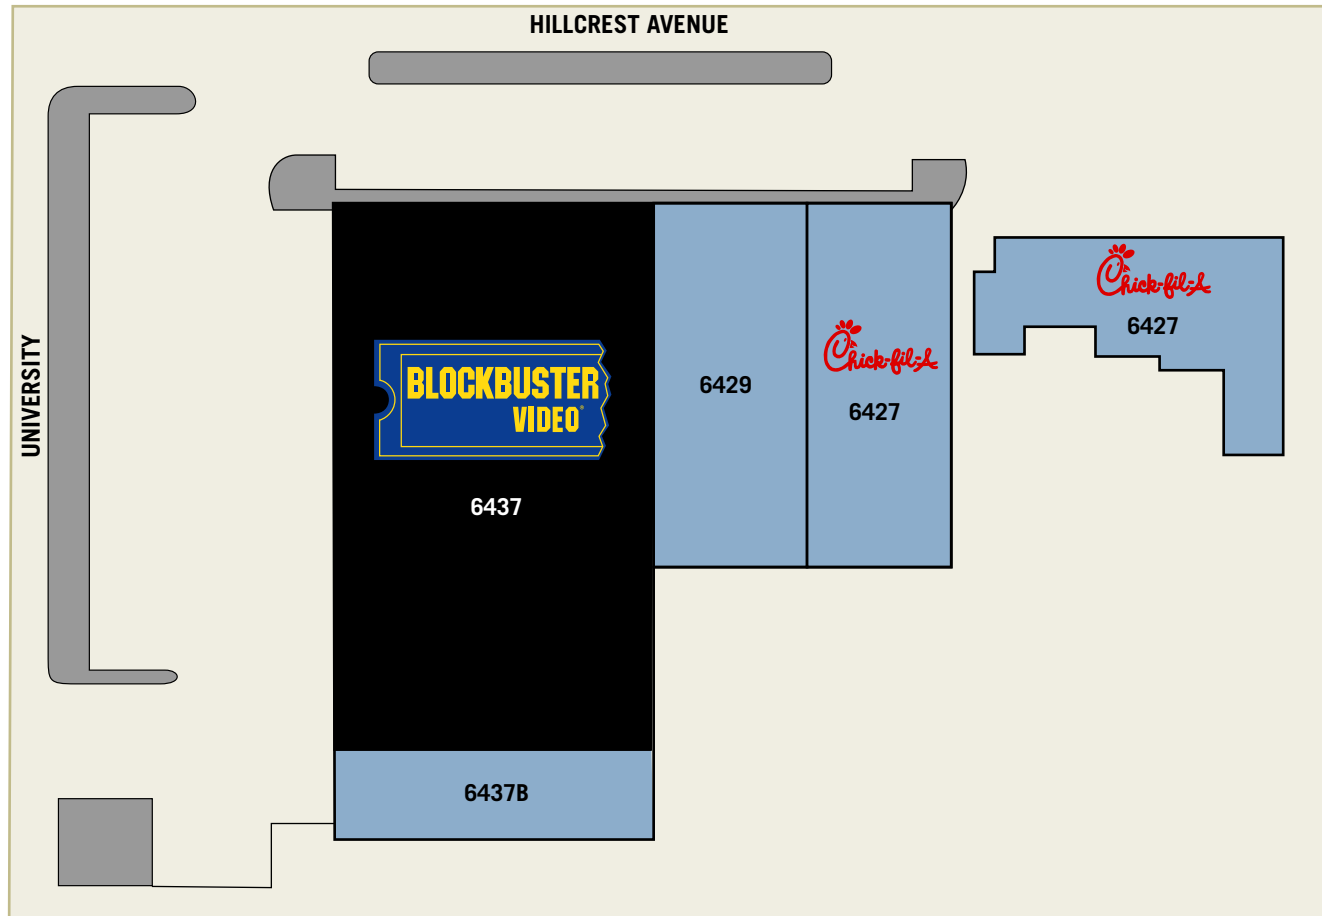

# Hillcrest Village

6423-6437 Hillcrest Avenue  
University Park, Texas 75205

**regencycenters**

**CENTER SIZE**  
14,530 SQ. FT.

Available Anchor Leased

6427	Chick-Fil-A	4,507 SQ. FT.
6429	Sushi Kyoto II	2,273 SQ. FT.
6437	Blockbuster Video	7,000 SQ. FT.
6437B	Highland Nails	750 SQ. FT.