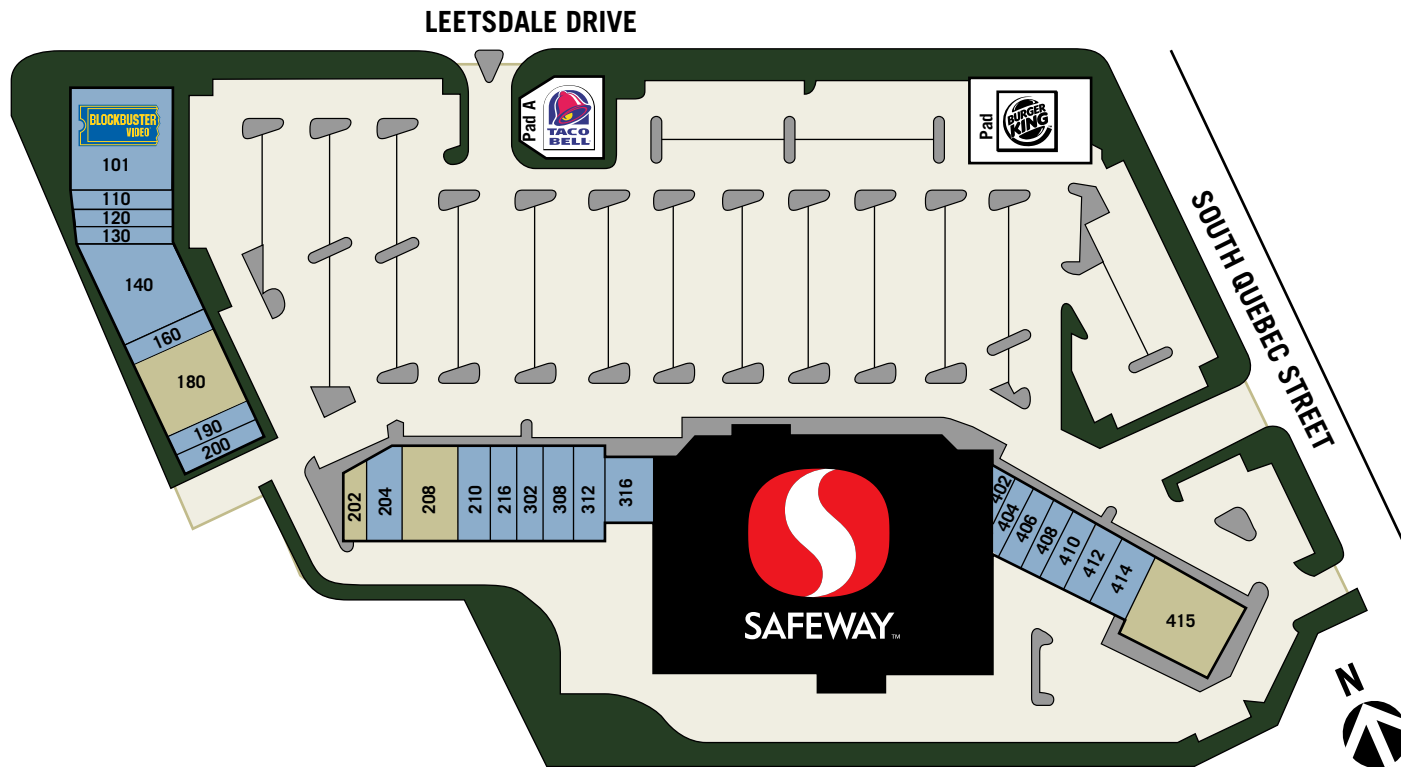

South Lowry Square

7150 Leetsdale Drive
Denver, Colorado 80224

regencycenters

CENTER SIZE
119,916 SQ. FT.

Available Anchor Leased

101	Blockbuster Video	6,452 SQ. FT.
110	Perfect Teeth	1,680 SQ. FT.
120	Cop Shop	1,120 SQ. FT.
130	H & R Block	1,540 SQ. FT.
140	Washway Laundry	3,862 SQ. FT.
160	Quizno's	1,400 SQ. FT.
180	Available	5,276 SQ. FT.
190	Advance America	1,389 SQ. FT.
200	Nelp Cigarettes and More	1,434 SQ. FT.
202	Available	1,275 SQ. FT.
204	GNC	1,403 SQ. FT.
208	Available	2,080 SQ. FT.
210	Belle Nails	1,021 SQ. FT.
216	Sally Beauty Supply	1,625 SQ. FT.
302	Little Caesar's	2,195 SQ. FT.
308	Ozou Wine & Liquors	3,051 SQ. FT.
312	Pak Mail	1,382 SQ. FT.
316	Washington Mutual Bank	2,996 SQ. FT.
7150	Safeway	62,600 SQ. FT.
402	Paradise Cleaners	1,285 SQ. FT.
404	Cellular 21	933 SQ. FT.
406	Fantastic Sams	1,045 SQ. FT.
408	Fred Loya Insurance	1,260 SQ. FT.
410	Wing Stop	1,261 SQ. FT.
412	Dairy Queen	1,568 SQ. FT.
414	Sun Wah Restaurant	1,783 SQ. FT.
415	Available	7,000 SQ. FT.

Pad Burger King
Pad A Taco Bell

This site plan is not a representation, warranty or guarantee as to size, location, identity of any tenant, the suite number, address or any other physical indicator or parameter of the property and for use as approximated information only. The improvements are subject to changes, additions, and deletions as the architect, landlord, or any governmental agency may direct or determine in their absolute discretion.