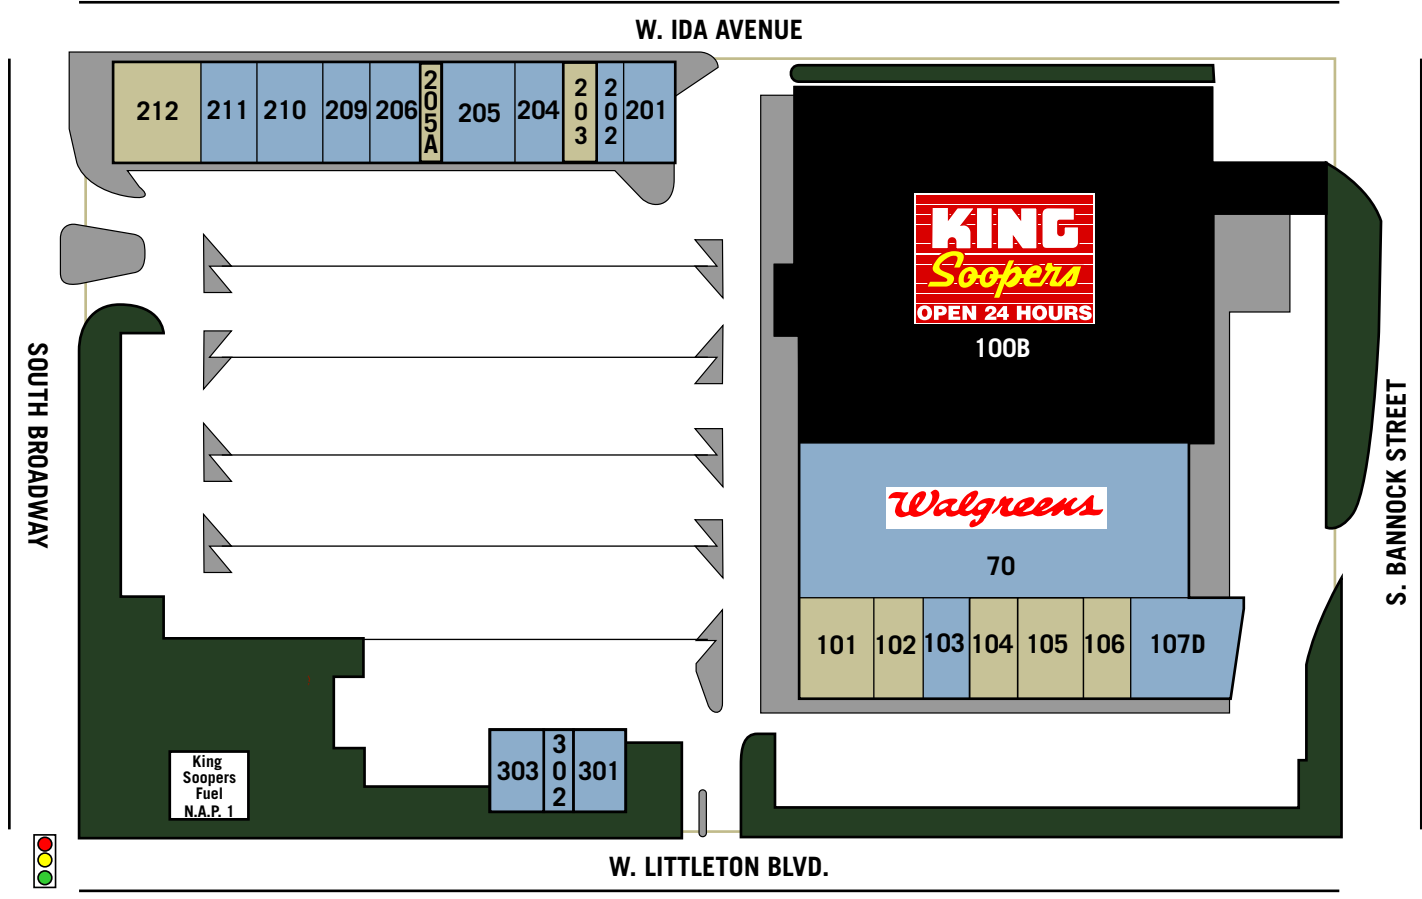

Littleton Square

40-100 Littleton Blvd.
Littleton, Colorado 80120

regencycenters

CENTER SIZE 94,222 SQ. FT.

Available
 Anchor
 Leased

 N.A.P. (Not A Part)

201	Fashion Care Cleaners	1,500 SQ. FT.
202	Tiffany Nails	940 SQ. FT.
203	Available	1,205 SQ. FT.
204	Great Clips	1,200 SQ. FT.
205	Kids & Family Dentistry	2,740 SQ. FT.
205A	Available	871 SQ. FT.
206	Titan Insurance	1,129 SQ. FT.
209	Cricket Communications	1,200 SQ. FT.
210	The UPS Store	1,200 SQ. FT.
211	Subway	840 SQ. FT.
212	Available	4,960 SQ. FT.
100B	King Soopers	49,751 SQ. FT.
70	Walgreens	12,986 SQ. FT.
101	Available	2,000 SQ. FT.
102	Available	1,000 SQ. FT.
103	H & R Block	1,550 SQ. FT.
104	Available	850 SQ. FT.
105	Available	1,440 SQ. FT.
106	Available	960 SQ. FT.
107D	Super Discount Liquors	2,400 SQ. FT.
301	Starbuck's	1,500 SQ. FT.
302	Jeweler's	700 SQ. FT.
303	Papa Murphy's Take & Bake	1,300 SQ. FT.
N.A.P. 1	King Soopers Fuel	

This site plan is not a representation, warranty or guarantee as to size, location, identity of any tenant, the suite number, address or any other physical indicator or parameter of the property and for use as approximated information only. The improvements are subject to changes, additions, and deletions as the architect, landlord, or any governmental agency may direct or determine in their absolute discretion.