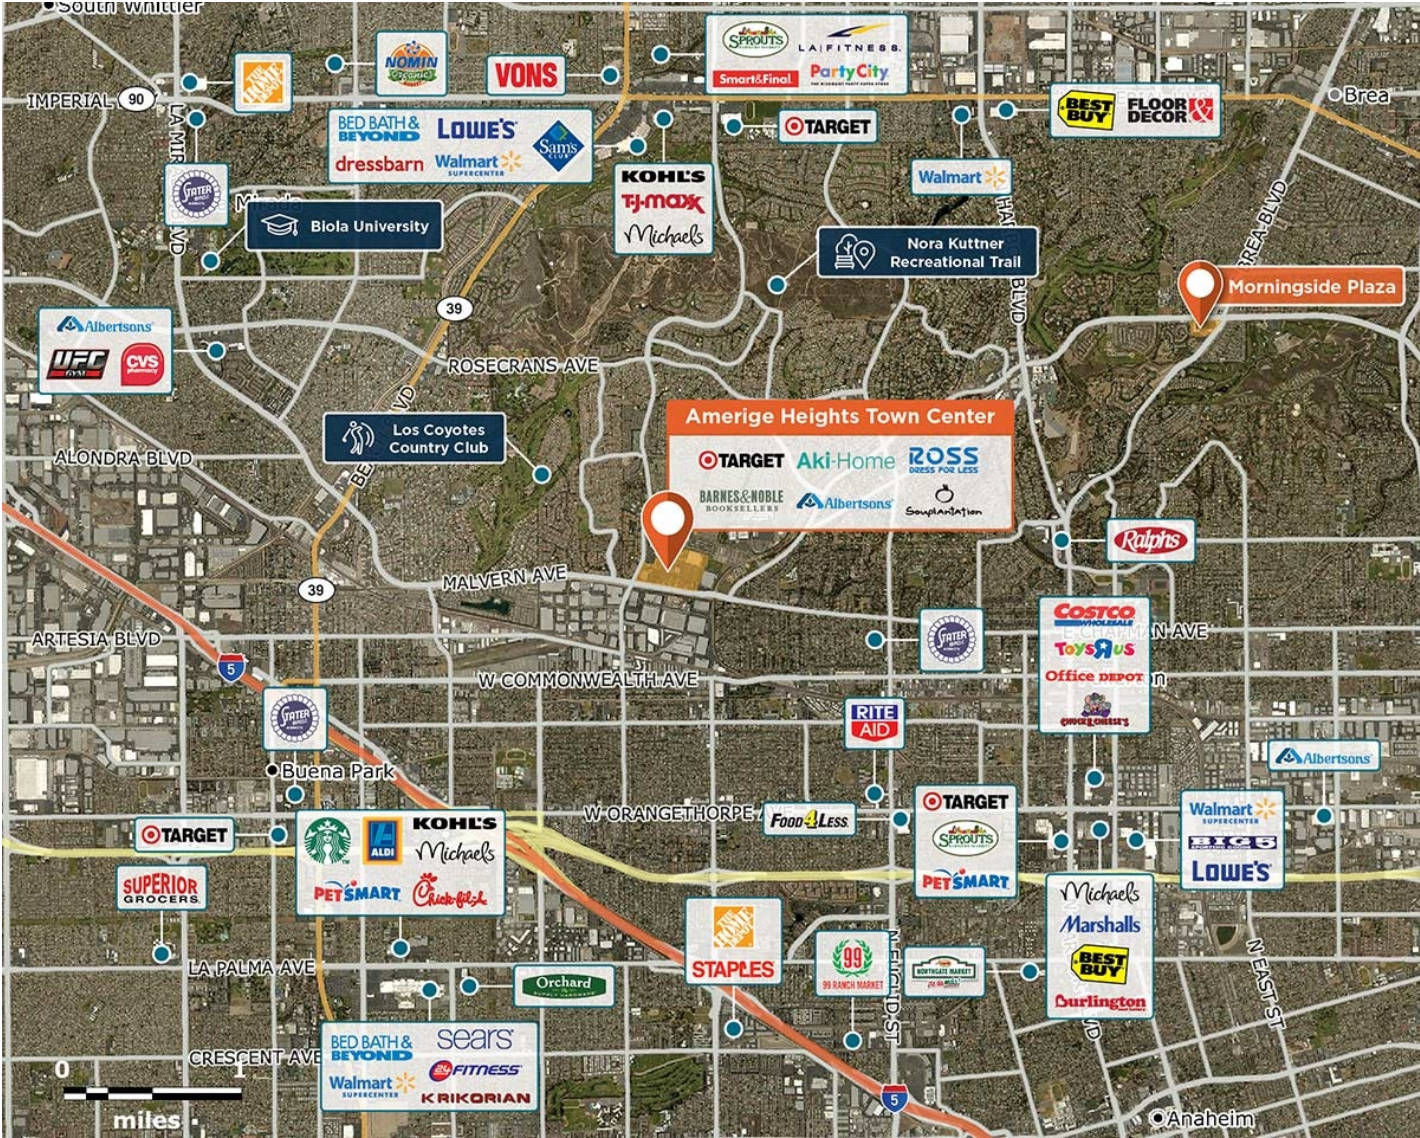

Amerige Heights Town Center

📍 1889-2291 W Malvern Ave, Fullerton, CA 92835

A true one-stop center with a strong tenant mix and a population of 210,000+ within three miles.

Center Size: 96,942

Spaces Available: 1

Within 3 Miles

Population	204,852
Avg. Household Income	132,110
Avg. Home Value	$938,114
Annual Visits	6,782,868
Vehicles Per Day	40,783