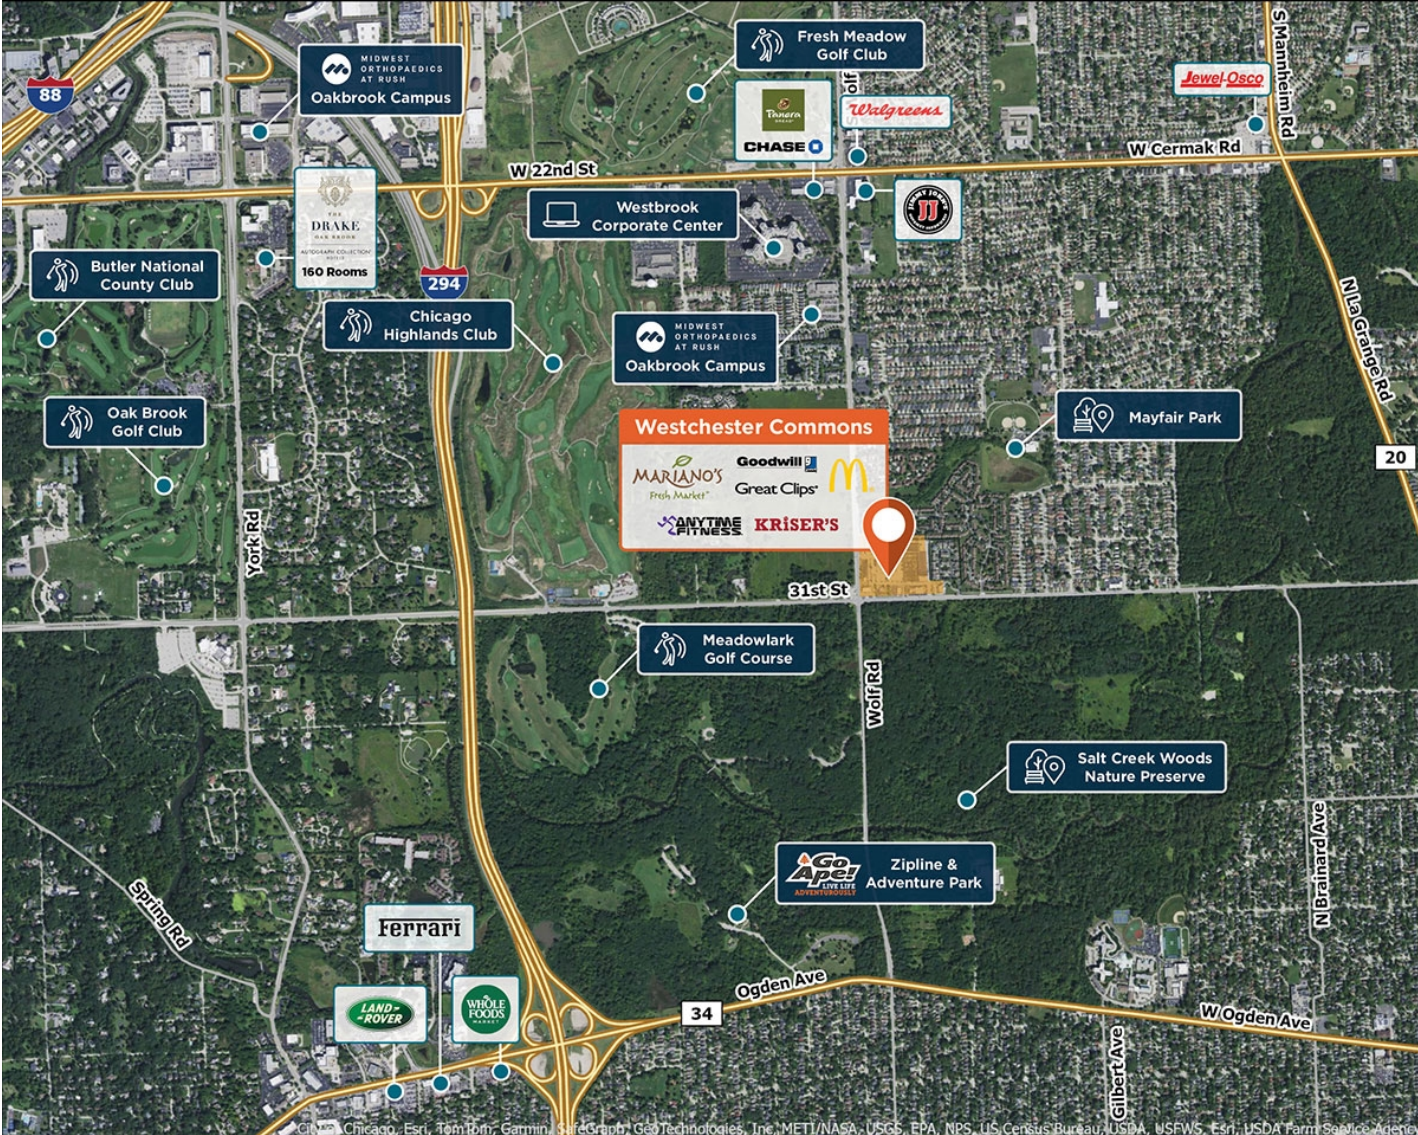

Westchester Commons

📍 3001-3075 S Wolf Rd, Westchester, IL 60154

High-performing Mariano's shopping center in an affluent and dense community

Center Size: 147,548
Spaces Available: 4

Within 3 Miles

Population	92,099
Avg. Household Income	184,221
Avg. Home Value	$554,249
Annual Visits	2,387,622
Vehicles Per Day	52,700

Faith Hershey
Leasing Contact

📞 630 645 2820
✉️ faithhershey@regencycenters.com

Updated: Jul 6 2026
©2026 Regency Centers, L.P.