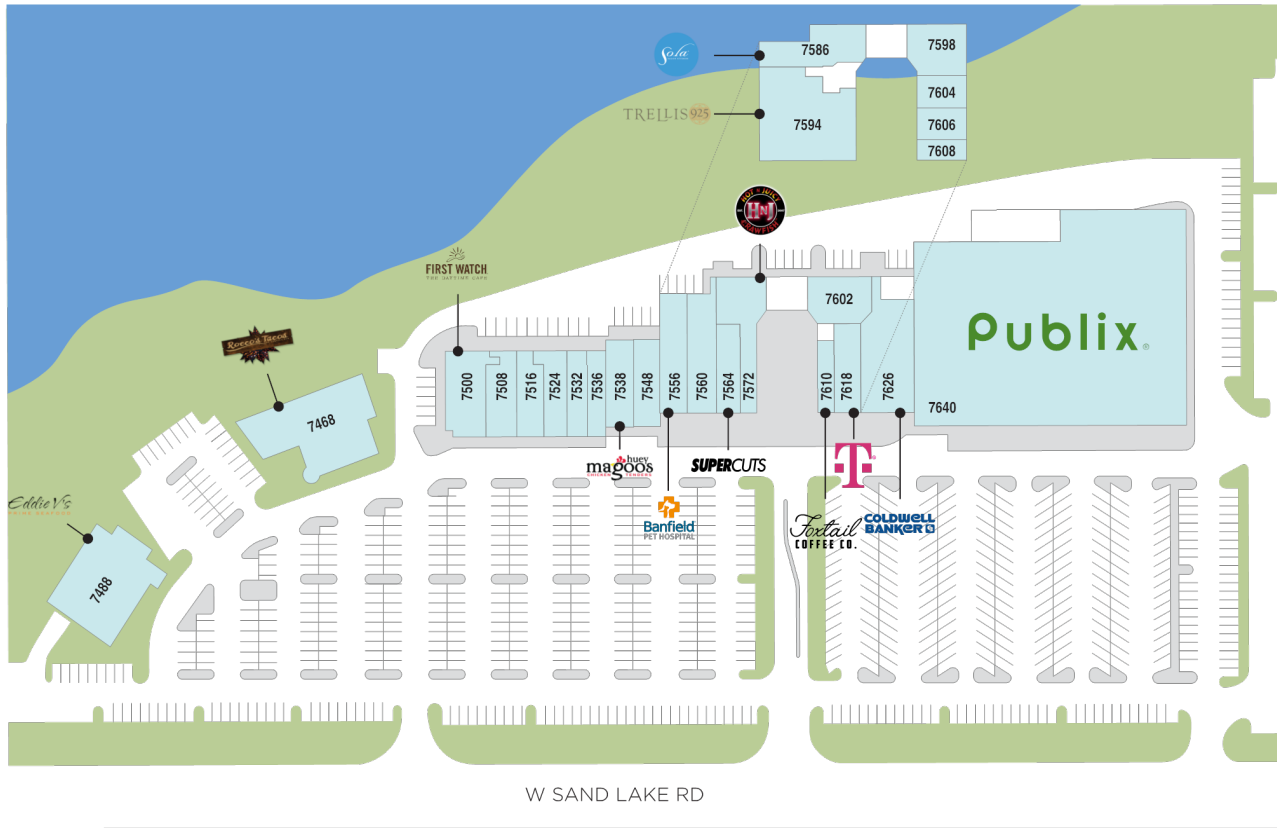

Plaza Venezia

📍 West Sand Lake Road and Dr. Phillips Boulevard, Orlando, FL 32819

Orlando's strongest concentration of restaurants, 66 million+ visitors per year.

Center Size: 202,722

Spaces Available: 1

Within 3 Miles

Population	51,050
Avg. Household Income	152,965
Avg. Home Value	\$701,655
Annual Visits	2,876,302
Vehicles Per Day	51,000

Plaza Venezia

West Sand Lake Road and Dr. Phillips Boulevard, Orlando, FL 32819

Street Level - East

1 of 1 (Street Level - East Site Plan)

Plaza Venezia

West Sand Lake Road and Dr. Phillips Boulevard, Orlando, FL 32819

Street Level - West

SPACE	TENANT	SF
201B	AVAILABLE	980
201	DEL CARMEN INSURANCE AGENCY	1,152
205	RULLO PSYCH ASSOCIATES	329
206	YOUR MORTGAGE CHOICE	678
208	SIMPLE TAX	316
209	365 REALTY	315
210	DYNASTY SENIOR CARE	315
211	LASH DREAMS	909
212	AUTO ADVISOR SERVICES	515
213	FB MORTGAGE SOLUTIONS LLC	541
214	MATRICE CENTER FOR HEALING	541
220	DOCTOR PHILLIPS MODERN DENTIST	2,600
225	CORONA CIGAR COMPANY	2,600
7700	SEASON'S 52	8,000
7722	LIZZY'S LIVE	3,400
7724	SAFFRON INDIAN CUISINE	1,500
7726	FRESH&CO	2,500
7730	MADRAS CAFE	2,000
7732	CEDAR'S	2,620
7740	WELLS FARGO BANK	3,550
7760	SIXTY VINES	7,652
7782	BAY HILL JEWELERS	1,590
7784	BAY HILL FLORIST	1,106
7786	AMURA JAPANESE GOURMET	4,995
7792	CORONA CIGAR COMPANY	4,499
7822	NOODLES & COMPANY	2,751
7822A	VERIZON WIRELESS	849
7824	PLANET SMOOTHIE	800
7826	PANERA BREAD	4,948
7830	CHIMA BRAZILIAN STEAK HOUSE	7,330