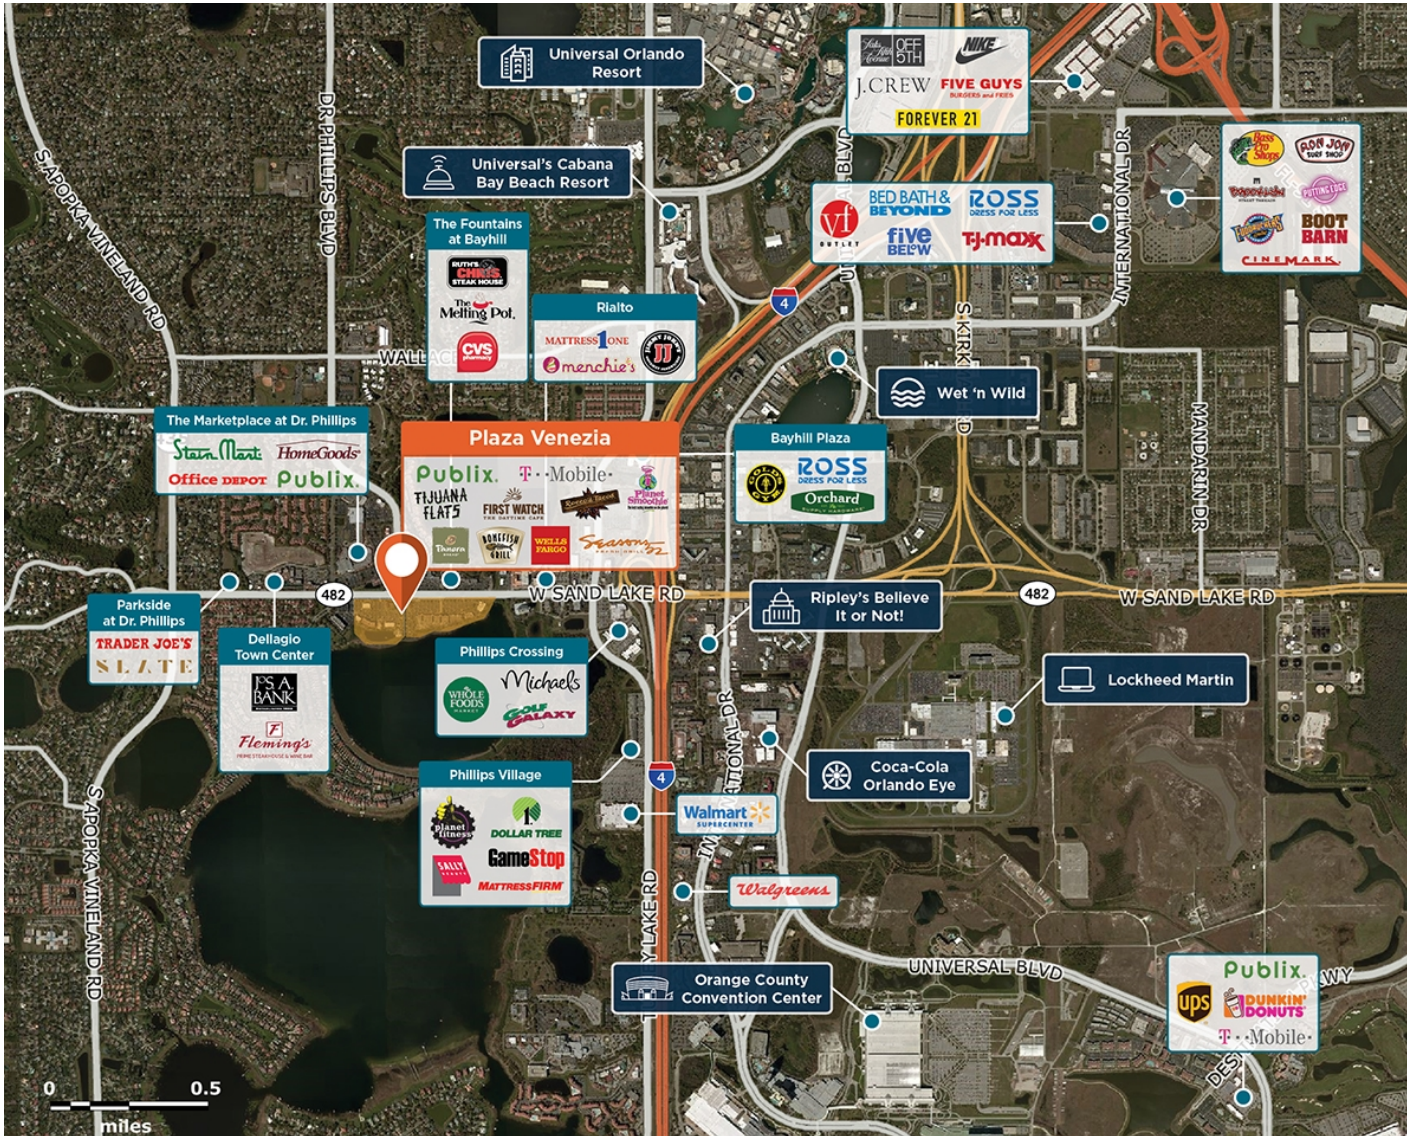

Plaza Venezia

📍 West Sand Lake Road and Dr. Phillips Boulevard, Orlando, FL 32819

Orlando's strongest concentration of restaurants, 66 million+ visitors per year.

Center Size: 202,722

Spaces Available: 1

Within 3 Miles

Population	51,050
Avg. Household Income	152,965
Avg. Home Value	\$701,655
Annual Visits	2,876,302
Vehicles Per Day	51,000

Plaza Venezia

West Sand Lake Road and Dr. Phillips Boulevard, Orlando, FL 32819

Street Level - East

1 of 1 (Street Level - East Site Plan)

Plaza Venezia

West Sand Lake Road and Dr. Phillips Boulevard, Orlando, FL 32819

Street Level - West

SPACE	TENANT	SF
201B	AVAILABLE	980
201	DEL CARMEN INSURANCE AGENCY	1,152
205	RULLO PSYCH ASSOCIATES	329
206	YOUR MORTGAGE CHOICE	678
208	SIMPLE TAX	316
209	365 REALTY	315
210	DYNASTY SENIOR CARE	315
211	LASH DREAMS	909
212	AUTO ADVISOR SERVICES	515
213	FB MORTGAGE SOLUTIONS LLC	541
214	MATRICE CENTER FOR HEALING	541
220	DOCTOR PHILLIPS MODERN DENTIST	2,600
225	CORONA CIGAR COMPANY	2,600
7700	SEASON'S 52	8,000
7722	LIZZY'S LIVE	3,400
7724	SAFFRON INDIAN CUISINE	1,500
7726	FRESH&CO	2,500
7730	MADRAS CAFE	2,000
7732	CEDAR'S	2,620
7740	WELLS FARGO BANK	3,550
7760	SIXTY VINES	7,652
7782	BAY HILL JEWELERS	1,590
7784	BAY HILL FLORIST	1,106
7786	AMURA JAPANESE GOURMET	4,995
7792	CORONA CIGAR COMPANY	4,499
7822	NOODLES & COMPANY	2,751
7822A	VERIZON WIRELESS	849
7824	PLANET SMOOTHIE	800
7826	PANERA BREAD	4,948
7830	CHIMA BRAZILIAN STEAK HOUSE	7,330