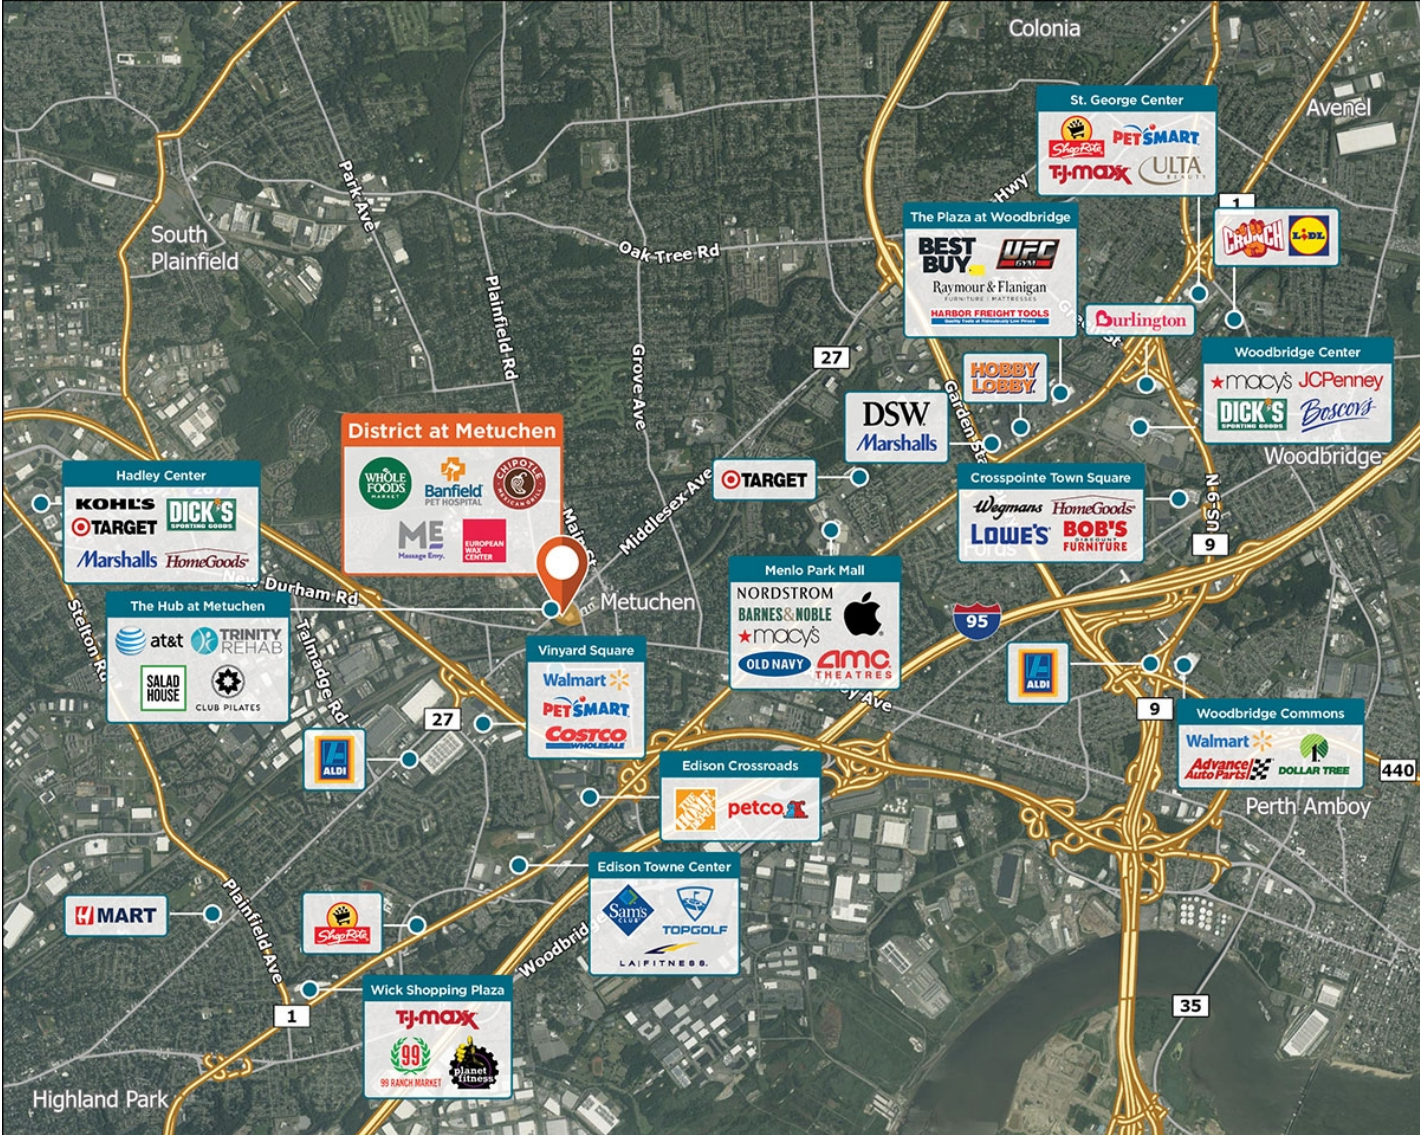

District at Metuchen

📍 645 Middlesex Ave, Metuchen, NJ 08840

Located within walking distance to Metuchen train station, which transports commuters directly to Manhattan.

Center Size: 66,567
Spaces Available: 0

Within 3 Miles

Population	114,831
Avg. Household Income	162,611
Avg. Home Value	\$584,194
Annual Visits	1,712,030
Vehicles Per Day	29,400

District at Metuchen

645 Middlesex Ave, Metuchen, NJ 08840

Center Size: 66,567

SPACE	TENANT	SF
100	VERIZON WIRELESS	1,397
105	AMBOY BANK	1,894
110	SUPERCUTS	1,301
115	EUROPEAN WAX CENTER	1,464
120	MASSAGE ENVY	2,510
125	LEONARDO JEWELERS	2,470
130	CHIPOTLE	2,354
135	MOTW COFFEE AND PASTRIES	1,200
140	WOOF GANG BAKERY & GROOMING	1,404
145	JERSEY MIKE'S SUBS	1,435
150	FANTASY NAIL & SPA	2,114
155	BANFIELD PET HOSPITAL	3,467
160	WHOLE FOODS	43,500