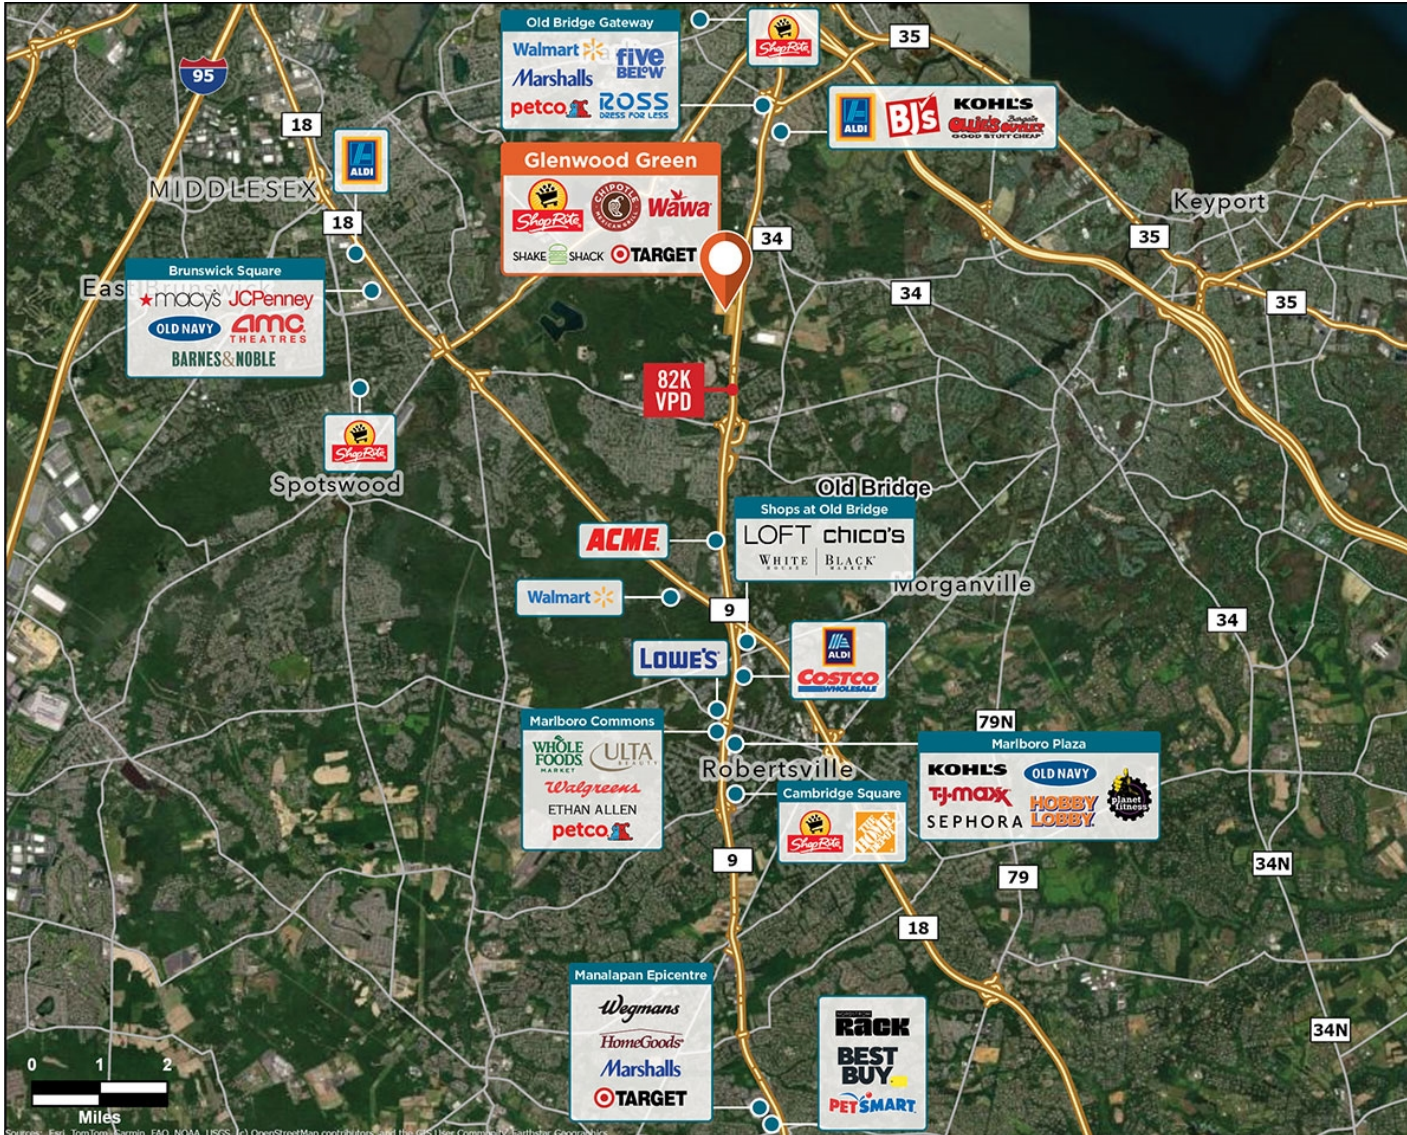

Glenwood Green

Rt 9 and Schulmeister Rd, Old Bridge, NJ 08857

Glenwood Green is poised to be the shopping destination of choice for its surrounding communities.

Center Size: 352,153

Spaces Available: 0

Within 3 Miles

Population	65,143
Avg. Household Income	136,306
Avg. Home Value	\$549,912
Annual Visits	4,210,559
Vehicles Per Day	83,000

Glenwood Green

Rt 9 and Schulmeister Rd, Old Bridge, NJ 08857

Center Size: 352,153

SPACE	TENANT	SF
G1	AVAILABLE	0.11 Acres
A	SHOPRITE	82,840
B	TARGET	134,280
C110	PARIS BAGUETTE	3,375
C120	MISSION PET HEALTH	2,625
C130	WOOF GANG BAKERY & GROOMING	1,387
C140	BEACH BUM TANNING	1,500
C150	TREMBLE	2,750
C160	KELLER WILLIAMS REALTY	2,500
D110	THE GREAT GREEK MEDITERRANEAN	2,550
D120	DUCK DONUTS	1,950
D130	HAPPY FEET	2,865
D140	EVOLVE MED SPA	1,500
D150	DIAMOND BRACES	2,700
D160	PANDA EXPRESS	2,550
E110	HONEYGROW	2,550
E120	ANGELINA NAILS SPA	2,700
E130	PLAYA BOWLS	1,500
E140	AMERICA'S BEST CONTACTS & EYEG	2,865
E150	SUGARING NYC	1,250
E160	TURNING POINT	3,250
F1	SLEEP NUMBER	3,201
F2	GREGORYS COFFEE	1,809
H1	SWEAT 440	2,475
H2	CHIPOTLE MEXICAN GRILL	2,535
I110	SHAKE SHACK	3,285
J	WAWA	5,075
K	RWJ BARNABAS HEALTH	72,000
L	ZAXBY'S	2,285