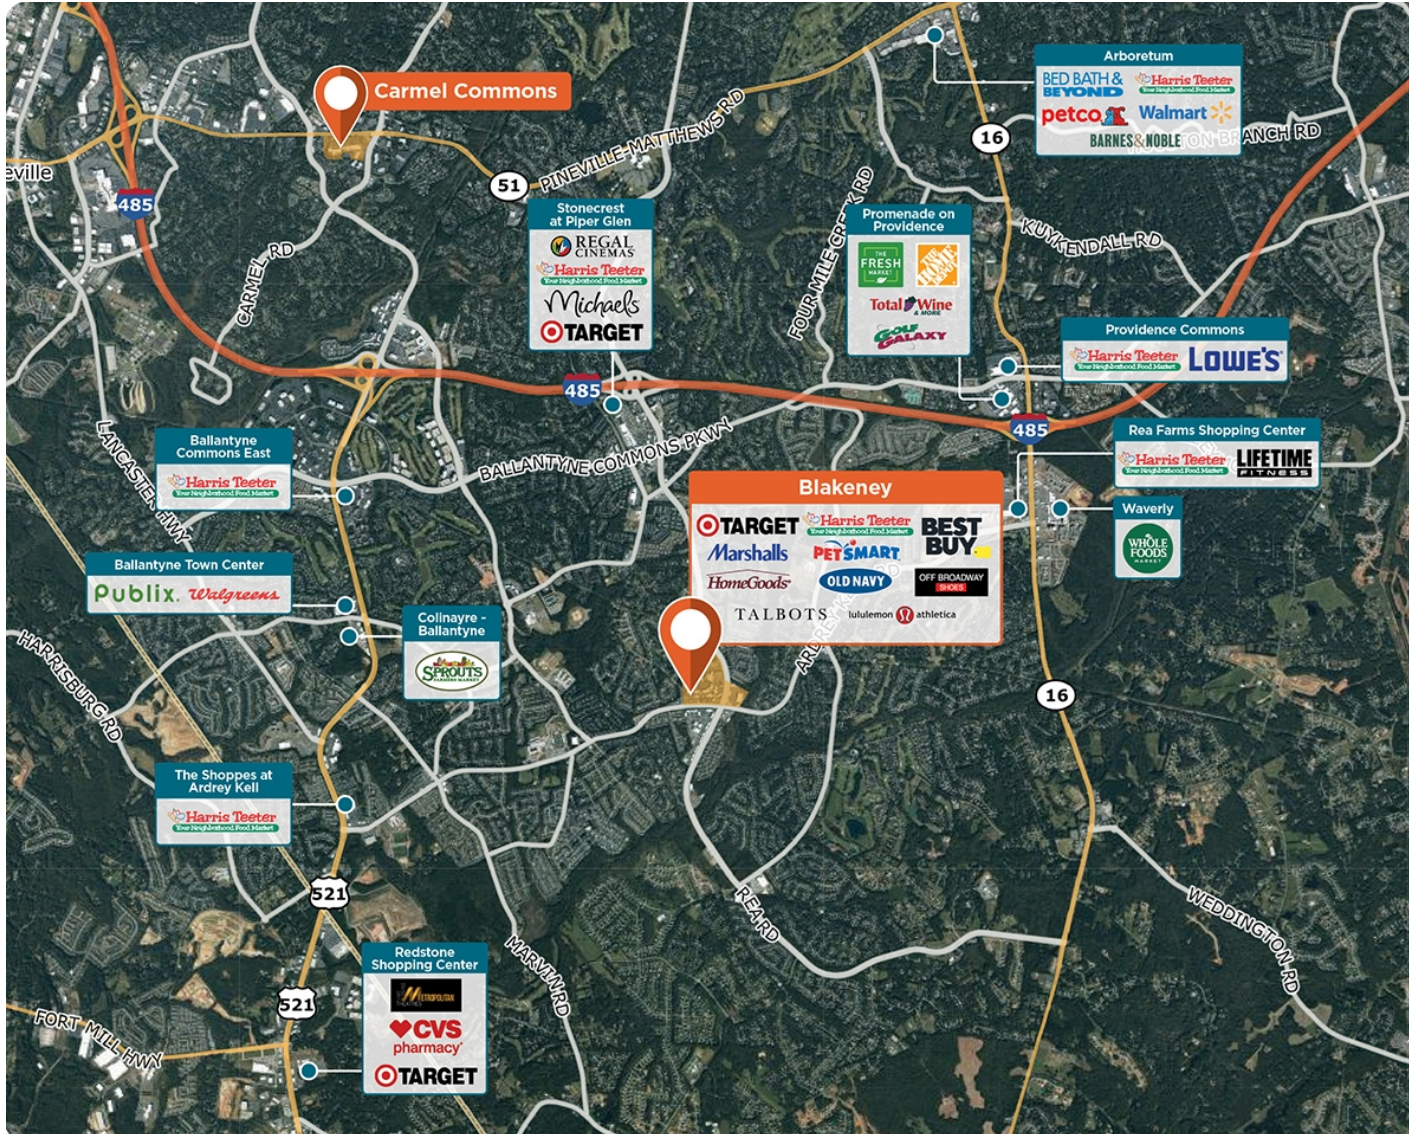

# BLAKENEY

TOWN CENTER

A Gem in South Charlotte: the neighborhood shopping, dining, and event district.

**Center Size: 542,761**  
**Spaces Available: 4**

## BLAKENEY

Center Size: 542,761 TOWN CENTER

SPACE	TENANT	SF
9830A	BLUE MERCURY	2,119
9830B	LOVESAC	1,113
9830D	HAZELNUTS CREPERIE	985
9830E	AERIE	4,509
9830F	WAXHAW CANDLE	895
9830H	CREATIVE BY NATURE HOME	2,656
9831A	SMOOTHIE KING	1,382
9831B	SPORT CLIPS	1,060
9831C	ANTHONY & SYLVAN POOLS	2,950
9831E	WINESTORE	1,324
9831F	OMAHA STEAKS	1,320
9831G	GREAT RETAIL COMING	2,084
9839	BEST BUY	30,000
9840	AT&T	4,860
9844AB	CHOPT	3,711
9848A	J. JILL	3,200
9848D	WEBB & GOLDSMITH ORTHODONTICS	1,716
9848E	JIMMY JOHN'S GOURMET SANDWICH	1,196
9852A1	LIZARD THICKET	3,765
9852A2	MY GYM	2,566
9852C2	NOAH'S ART	1,192
9852D1	LA EAST	1,195
9852D2	ATHA YOGA	2,324
9852E1	CASUAL ELEGANCE	2,452
9852F2	SOLA SALON STUDIOS	4,617
9852G1	WHITE HOUSE/BLACK MARKET	3,525
9856A	TALBOT'S	9,000
9856G	ICRYO	2,261
9864A	MCALISTER'S DELI	3,900
9864C	TCBY	1,657
9876A	RACK ROOM SHOES	18,000
9876B	MARSHALLS/HOMEGOODS	55,000
9876C	OLD NAVY	15,408

# BLAKENEY

Center Size: 542,761 TOWN CENTER

SPACE	TENANT	SF
9876D	PALMETTO MOON	6,000
9882A	VISIONWORKS	4,258
9882C	EUROPEAN WAX CENTER	1,386
9882D	MODERN ACUPUNCTURE	1,063
9882E	CLEAN YOUR DIRTY FACE	850
9882F	OPEN RICE CHARLOTTE	3,650
9911	PETSMART	20,219
9935B	ALOHA NAILS	2,328
9935C	PIGTAILS & CREWCUTS	1,204
9935D	THE UPS STORE	1,045
9935E	RAI LAY ASIAN FUSION	2,643
9941A	SALSARITA'S	2,403
9941C	JEFF'S BAGEL RUN	1,615
9941D	IDEAL DENTAL	2,328