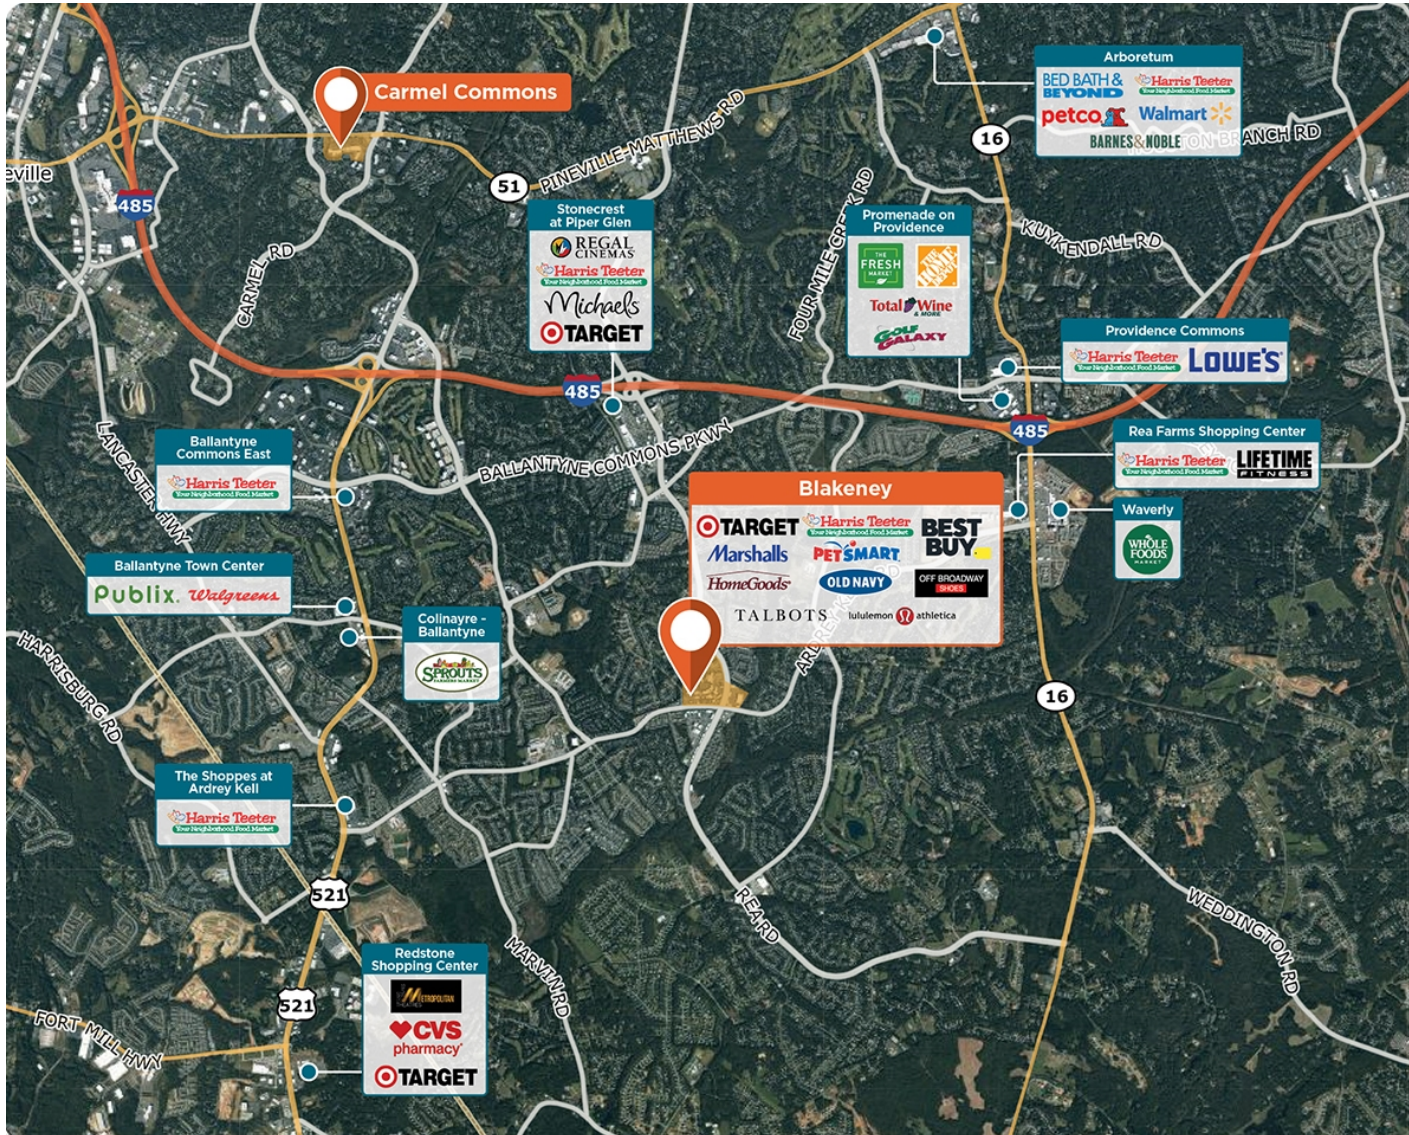

Blakeney Town Center

📍 9720 Rea Rd, Charlotte, NC 28277

BLAKENEY

A Gem in South Charlotte: the neighborhood shopping, dining, and event district.

Center Size: 542,761
Spaces Available: 2

Within 3 Miles

Population	76,603
Avg. Household Income	206,840
Avg. Home Value	\$701,522
Annual Visits	7,173,731
Vehicles Per Day	31,000

Blakeney Town Center

📍 9720 Rea Rd, Charlotte, NC 28277

BLAKENEY

Center Size: 542,761 TOWN CENTER

SPACE	TENANT	SF
9816D	AVAILABLE	800
9864B	AVAILABLE (Medical Space)	1,604
100K	JENI'S SPLENDID ICE CREAMS	860
9716A	SCENTHOUND	1,200
9716C	MYNEWSURFACE.COM	2,316
9720	HARRIS TEETER	48,756
9724A	VIP NAILS	2,316
9730	CHILIS RESTAURANT	5,700
9808	WELLS FARGO BANK	4,000
9812A	HARMONY SALON	2,973
9812D	BANANA REPUBLIC	9,265
9812E	EVEREVE	3,768
9812F	SEPHORA	4,648
9815A	CHASE BANK	4,000
9815D	CONTE'S BIKE SHOP	3,835
9815E	STRETCHLAB	1,290
9815H	CITY CIGAR CO.	1,104
9816A	PIO PIO	1,264
9816B	BOEM	1,467
9816C	THE SHADE STORE	1,442
9816E	LULULEMON	4,502
9816H	BATH & BODY WORKS	3,756
9816J	BURTONS GRILL & BAR	4,840
9820A	STARBUCKS	1,800
9820B	COLD STONE CREAMERY	1,570
9820C	FIVE GUYS BURGERS & FRIES	2,392
9820E	GRECO FRESH GRILL	1,192
9820F	BRIXZ PIZZA	3,220
9824A	SHAKE SHACK	3,192
9824A2	ALLOY PERSONAL TRAINING	3,060
9824B	AAHAAR25	2,280
9830A	BLUE MERCURY	2,119
9830B	LOVESAC	1,113

2 of 3

Blakeney Town Center

📍 9720 Rea Rd, Charlotte, NC 28277

BLAKENEY

Center Size: 542,761 TOWN CENTER

SPACE	TENANT	SF
9876D	PALMETTO MOON	6,000
9882A	VISIONWORKS	4,258
9882C	EUROPEAN WAX CENTER	1,386
9882D	MODERN ACUPUNCTURE	1,063
9882E	CLEAN YOUR DIRTY FACE	850
9882F	OPEN RICE CHARLOTTE	3,650
9911	PETSMART	20,219
9935B	ALOHA NAILS	2,328
9935C	PIGTAILS & CREWCUTS	1,204
9935D	THE UPS STORE	1,045
9935E	RAI LAY ASIAN FUSION	2,643
9941A	SALSARITA'S	2,403
9941C	JEFF'S BAGEL RUN	1,615
9941D	IDEAL DENTAL	2,328