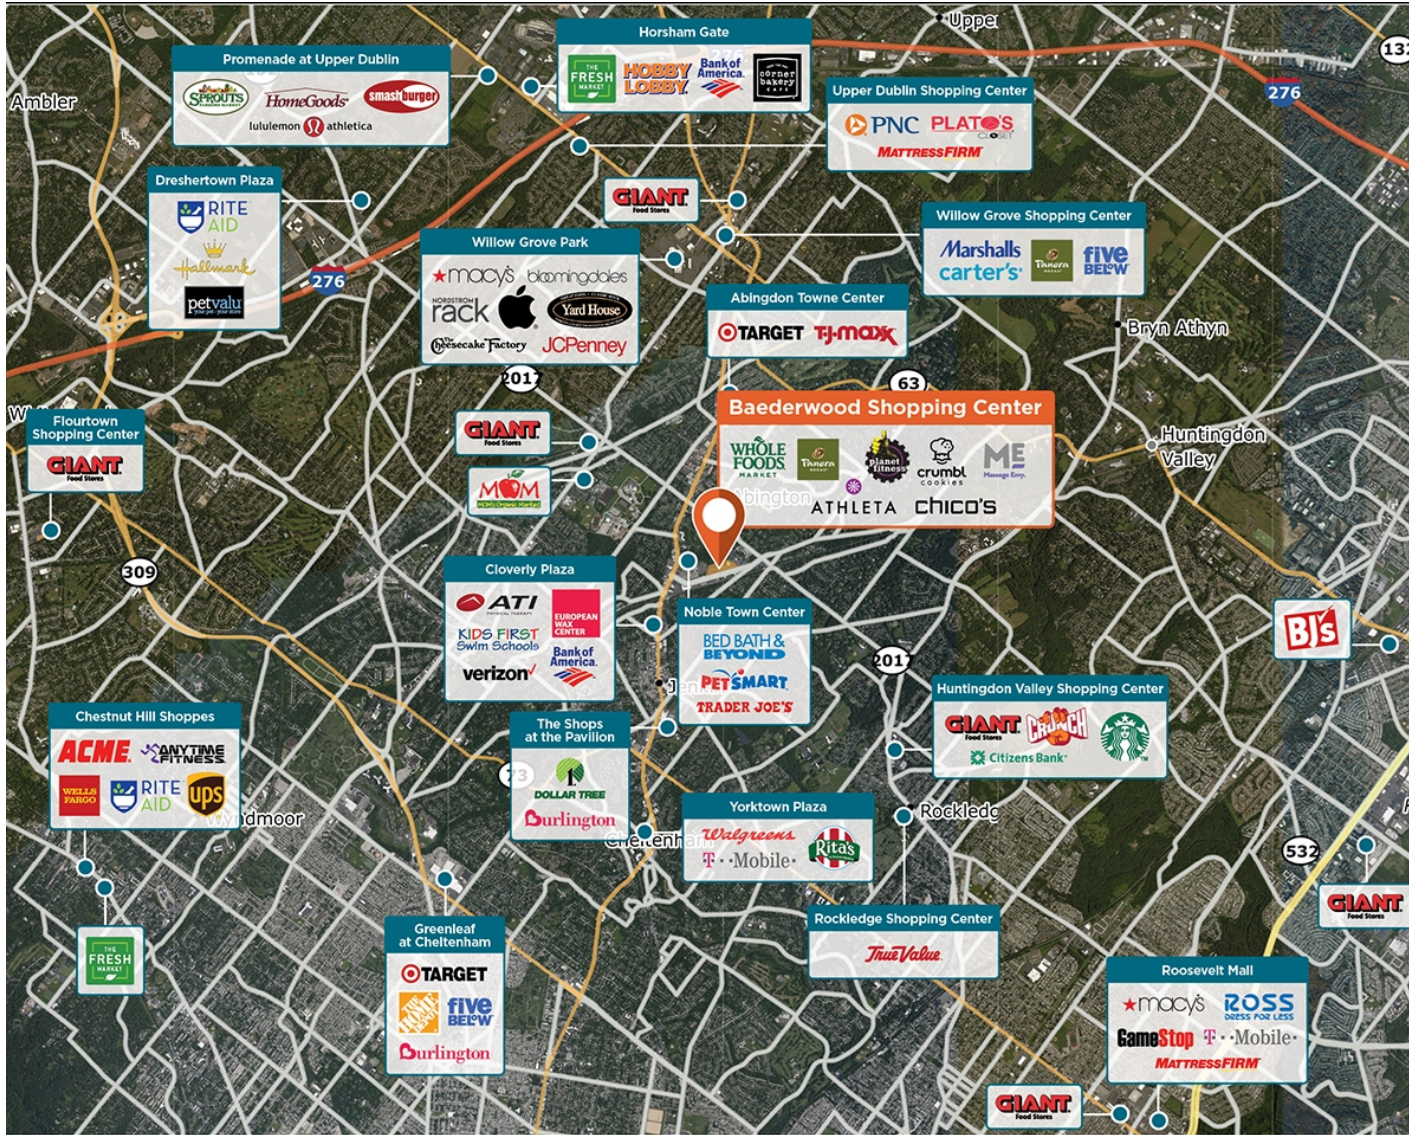

# Baederwood Shoppes on the Fairway

📍 1631 The Fairway, Jenkintown, PA 19046

A retail, food & beverage, and fitness destination positioned to serve all the needs of its local community.

**Center Size:** 116,771

### Within 3 Miles

Population	110,936
Avg. Household Income	139,366
Avg. Home Value	\$510,042
Annual Visits	2,136,138
Vehicles Per Day	10,920

# Baederwood Shoppes on the Fairway

📍 1631 The Fairway, Jenkintown, PA 19046

**Center Size: 116,771**

SPACE	TENANT	SF
A106B	AVAILABLE (Restaurant)	800
A101	CHICO'S	2,514
A102	POSTAL FACTORY	1,040
A103	SIMPLY FRUITS	1,000
A104	MILAN LASER HAIR REMOVAL	1,202
A106A	BAEDERWOOD CLEANERS	800
A107	MASSAGE ENVY	3,008
A108	PANERA BREAD	5,000
A200	QUINN & WILSON, INC.	3,336
A203	MVP FAMILY DENTAL	529
A204	MVP FAMILY DENTAL	768
A205	MVP FAMILY DENTAL	1,392
A211	HOLISTIC VISION LLC	886
A212	HADDON HOME CARE	543
A214	NATHAN FAMILY CHIROPRACTIC	939
A215	IVX HEALTH	1,568
A216	QC KINETIX	1,981
A218	SHADY GROVE FERTILITY	3,024
A220	CENTRAL UNIFORMS, INC	1,552
B101	CLUB PILATES	2,255
B102	MI-LADY SHOPPE	1,129
B103	HAIR CUTTERY	1,280
B104	THE HABIT BURGER GRILL	2,293
B105	PLANET FITNESS	17,419
C101	ROYAL NAIL & SPA	3,075
C102A	CRUMBL COOKIES	2,270
C103	WONDER	3,790
C103B	LENSCRAFTERS	3,825
C104	CONNOLLY DERMATOLOGY	2,500
D	WHOLE FOODS	40,453
E	PENN COMMUNITY BANK	2,600
F	CITIZENS BANK	2,000