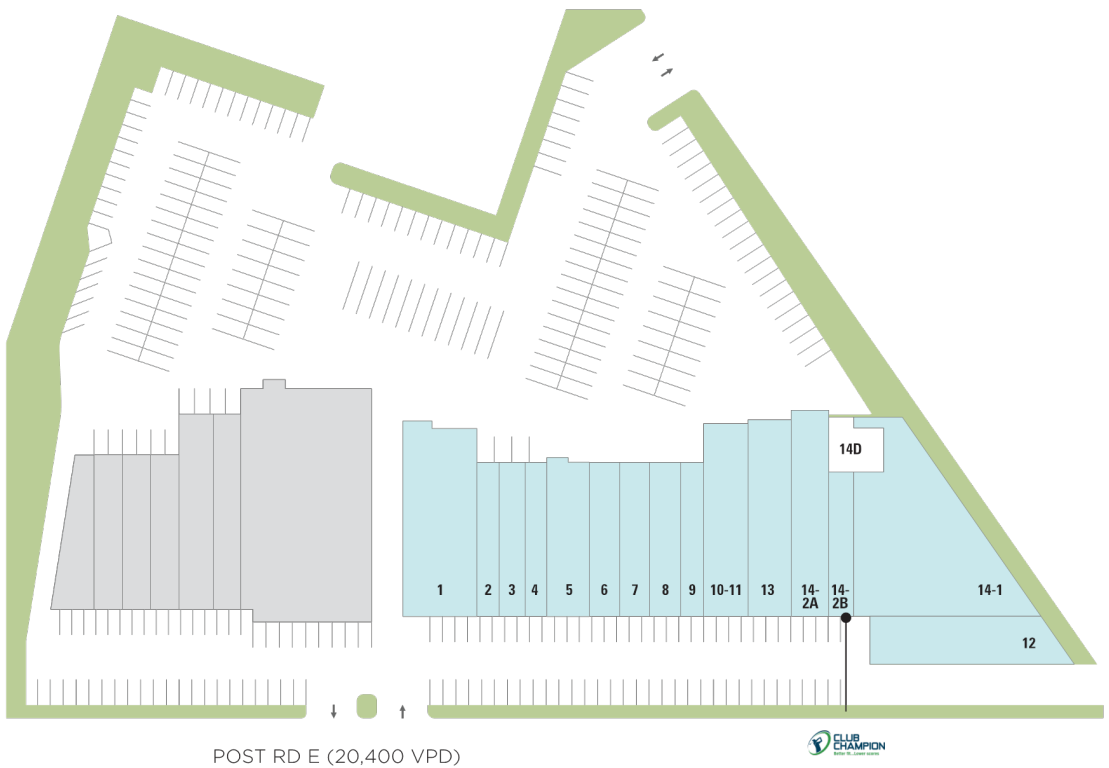

Compo Shopping Center

📍 397 Post Rd E, Westport, CT 06880

Phase II

SPACE	TENANT	SF
1	BFT	5,200
10-11	LITTLE KITCHEN	3,070
12	COHEN OPTICAL	1,600
13	WINDOWRAMA	2,777
14-1	AWESOME TOYS & GIFTS	5,965
14-2A	CLUB PILATES	1,800
14-2B	CLUB CHAMPION	2,906
14D		0
2	DANIA'S HAIR DESIGN	1,350
3	EUROPEAN WAX CENTER	1,475
4	LIQUOR LOCKER	1,225
5	NAYA	2,700
6	PATRIOT BANK	1,530
7	STRETCH ZONE	1,170
8	ELORA MED SPA	1,850
9	GOLD'S DELI	1,800

1 of 1 (Phase II Site Plan)