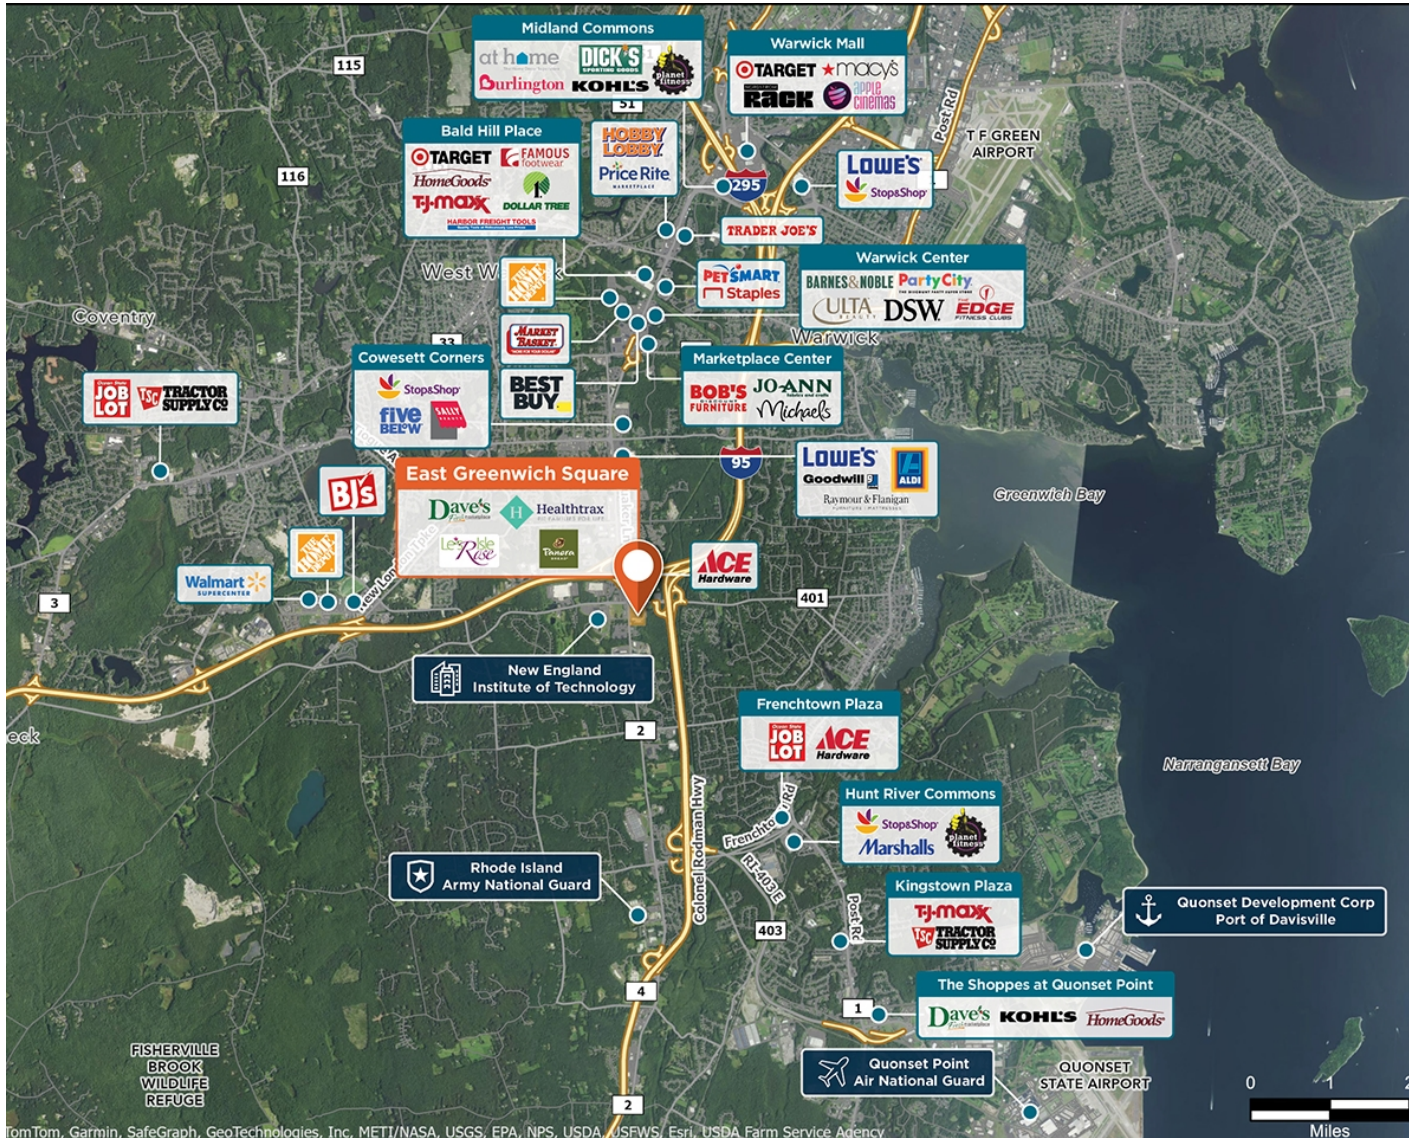

East Greenwich Square

📍 1000 Division Street (Rt 401), East Greenwich, RI 02818

A grocery-anchored neighborhood shopping center located approximately fifteen miles south of Providence

Center Size: 158,765

Spaces Available: 0

Within 3 Miles

Population	44,719
Avg. Household Income	142,478
Avg. Home Value	\$514,379
Annual Visits	3,042,873
Vehicles Per Day	22,972

East Greenwich Square

📍 1000 Division Street (Rt 401), East Greenwich, RI 02818

Center Size: 158,765

SPACE	TENANT	SF
005	PANERA BREAD	4,668
010	MASSAGE ENVY	2,664
015	COLDWELL BANKER	2,646
016	PLAYA BOWLS	1,200
017	EUROPEAN WAX CENTER	2,154
020	LES ISLE ROSE	32,296
030	STRETCHLAB	1,613
040	STUDIO NAILS	1,343
050	DYNAMIC MEN'S GROOMING	1,650
060	SIT STILL KIDS SALON	1,567
062	NOTHING BUNDT CAKES	1,999
064	BLO RHODE ISLAND	1,190
070	RESTORE HYPER WELLNESS + CRYO	3,300
075	CLUB PILATES	2,000
080	MAGNOLIA SOAP AND BATH CO	2,000
090	COURTESY CLEANERS	2,000
100-A	HEALTHTRAX	25,909
105-A	DAVE'S MARKETPLACE	39,023
120	CRUMBL COOKIES	2,352
130	SAVORY GRAPE	11,000
140	TAVERN IN THE SQUARE	6,296
150	CHASE BANK	3,500
160	MCDONALDS	3,295
170	BANKNEWPORT	3,100
180	1149 DIVISION STREET, LLC	0