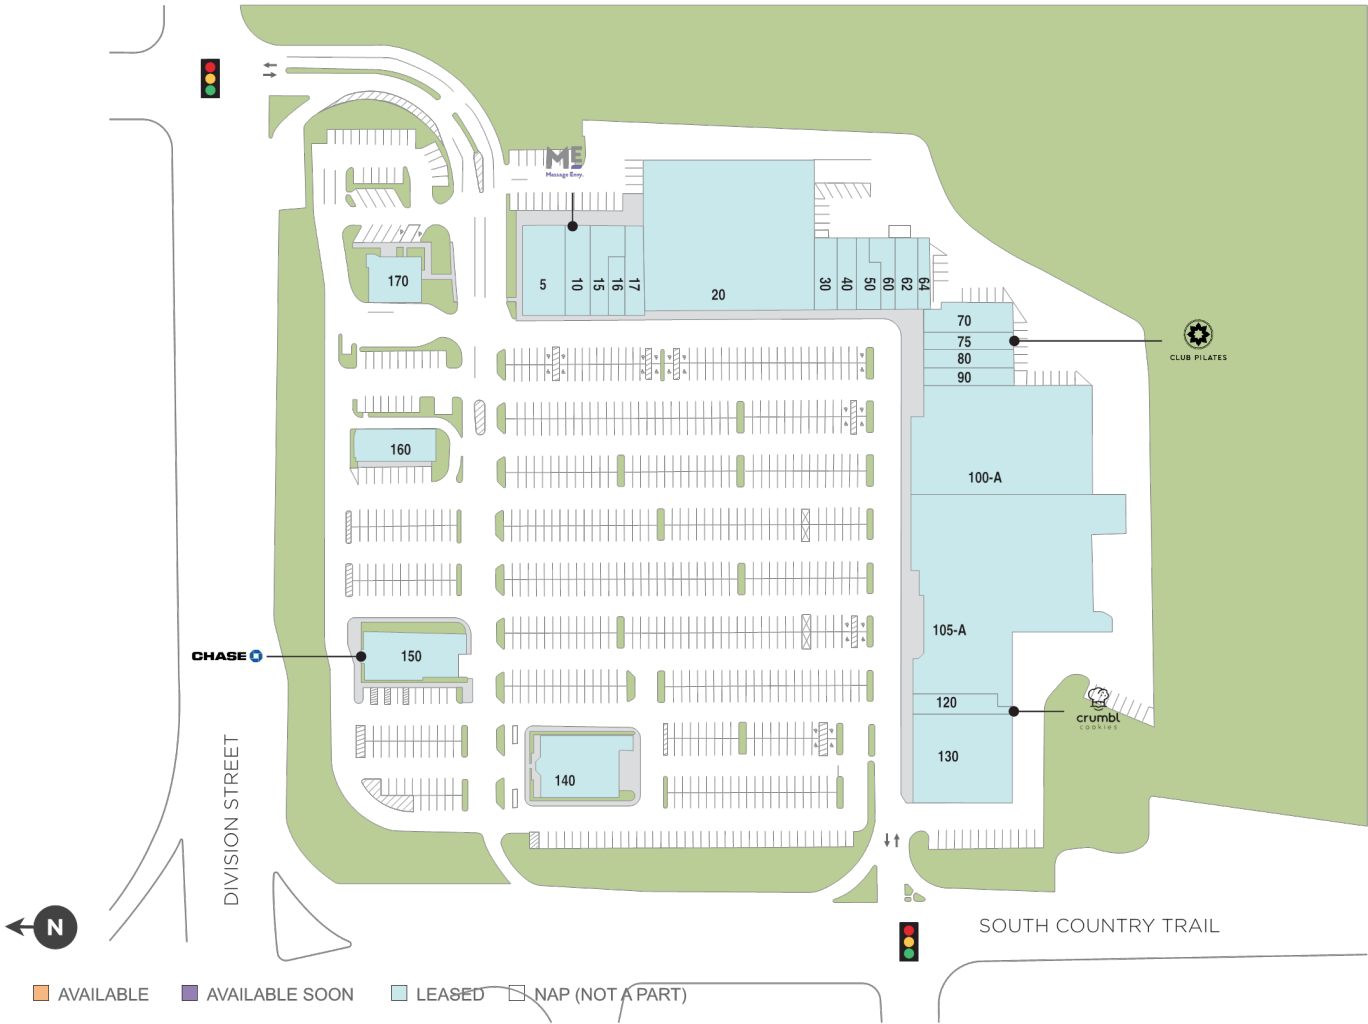

East Greenwich Square

📍 1000 Division Street (Rt 401), East Greenwich, RI 02818

A grocery-anchored neighborhood shopping center located approximately fifteen miles south of Providence

Center Size: 158,765

Spaces Available: 0

Within 3 Miles

Population	44,719
Avg. Household Income	142,478
Avg. Home Value	\$514,379
Annual Visits	3,042,873
Vehicles Per Day	22,972

East Greenwich Square

📍 1000 Division Street (Rt 401), East Greenwich, RI 02818

Center Size: 158,765

SPACE	TENANT	SF
005	PANERA BREAD	4,668
010	MASSAGE ENVY	2,664
015	COLDWELL BANKER	2,646
016	PLAYA BOWLS	1,200
017	EUROPEAN WAX CENTER	2,154
020	LES ISLE ROSE	32,296
030	STRETCHLAB	1,613
040	STUDIO NAILS	1,343
050	DYNAMIC MEN'S GROOMING	1,650
060	SIT STILL KIDS SALON	1,567
062	NOTHING BUNDT CAKES	1,999
064	BLO RHODE ISLAND	1,190
070	RESTORE HYPER WELLNESS + CRYO	3,300
075	CLUB PILATES	2,000
080	MAGNOLIA SOAP AND BATH CO	2,000
090	COURTESY CLEANERS	2,000
100-A	HEALTHTRAX	25,909
105-A	DAVE'S MARKETPLACE	39,023
120	CRUMBL COOKIES	2,352
130	SAVORY GRAPE	11,000
140	TAVERN IN THE SQUARE	6,296
150	CHASE BANK	3,500
160	MCDONALDS	3,295
170	BANKNEWPORT	3,100
180	1149 DIVISION STREET, LLC	0