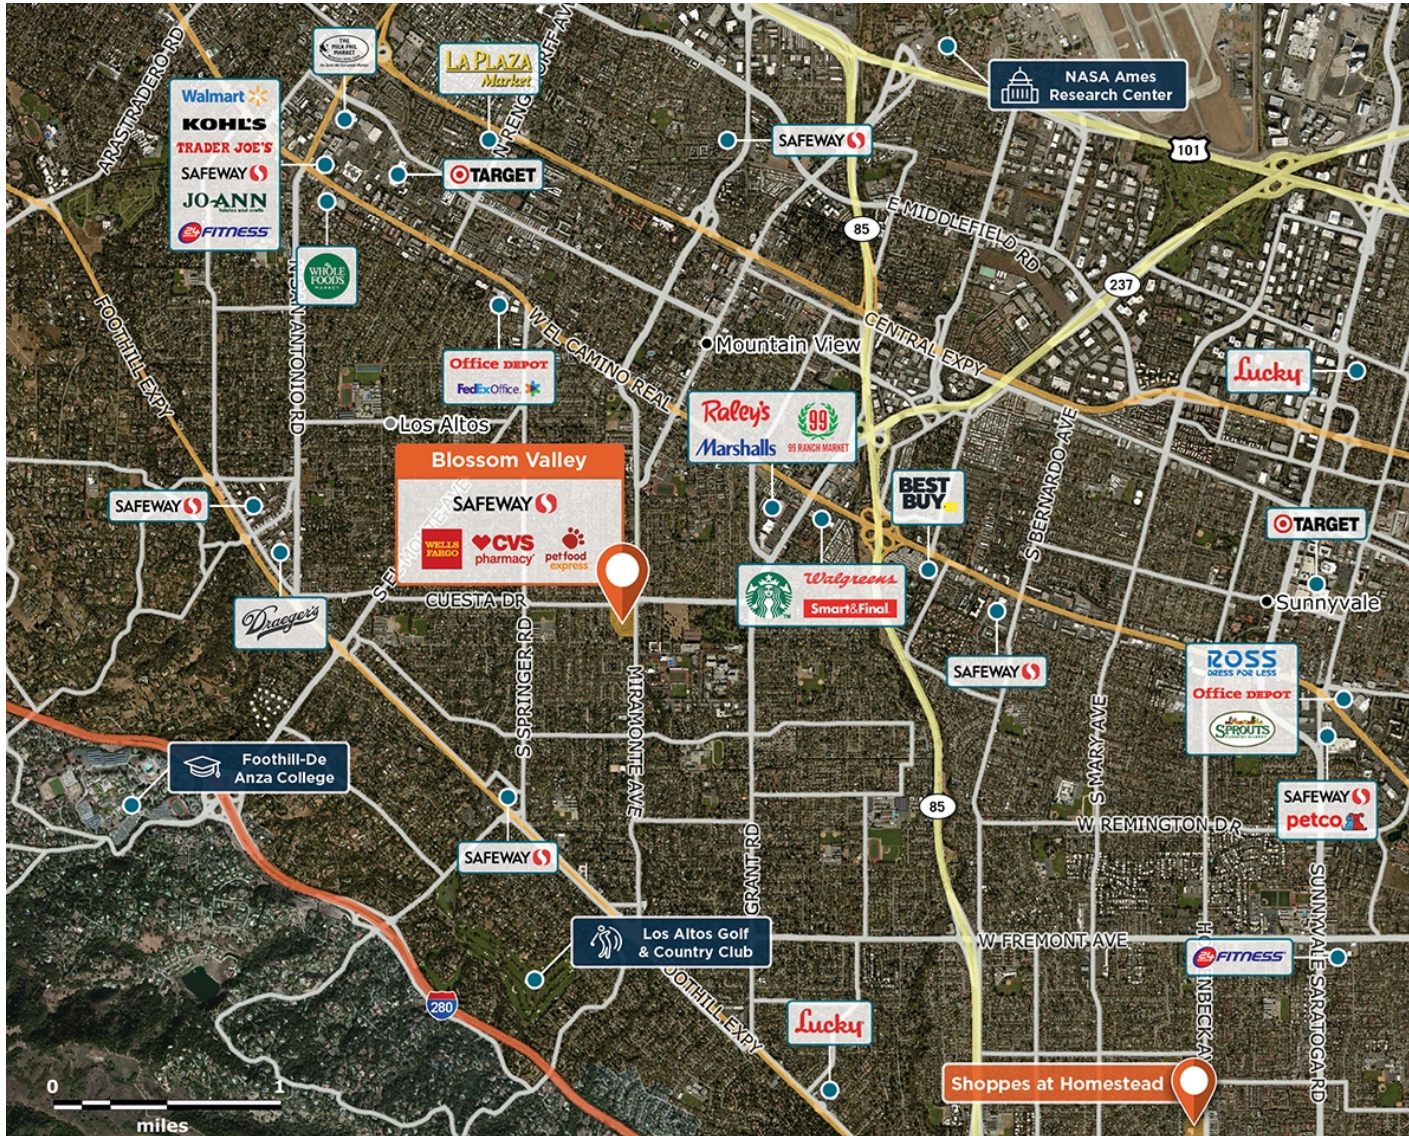

Blossom Valley

📍 1710 Miramonte at Cuesta, Mountain View, CA 94040

Located in the area's residential pocket, close to a private high school, and 339,000+ people in five miles.

Center Size: 98,324
Spaces Available: 0

Within 3 Miles

Population	173,470
Avg. Household Income	301,572
Avg. Home Value	\$1,891,957
Annual Visits	1,446,983
Vehicles Per Day	11,496

Blossom Valley

📍 1710 Miramonte at Cuesta, Mountain View, CA 94040

Center Size: 98,324

SPACE	TENANT	SF
1710	BAYER BALLET SCHOOL	4,000
1712A	QUICKLY	1,000
1712B	KITCHEN NAIL BAR-MOUNTAIN VIEW	880
1712DA	GREAT CLIPS	1,311
1712E	HOUSE OF BAGELS	1,329
1716	PEAK PHYSICAL THERAPY	4,000
1724	MOUNTAIN MIKE'S PIZZA	3,150
1750	SAFEWAY	34,208
1760	SIZZLING LUNCH	1,400
1762	THE EXERCISE COACH	1,050
1764A	SPOIL ME SALON	1,496
1764B	COUNTRY PET WASH	1,444
1766	MIRAMONTE VET	2,240
1768	PET FOOD EXPRESS	5,729
1770	UNITED STUDIOS OF SELF DEFENSE	1,295
1774	H & R BLOCK	1,400
1776	CALIFORNIA YOGA CENTER	1,750
1778	PERFECT FOOT MASSAGE	1,400
1780	KUMON MATH & READING CENTER	1,150
1782	DOLLAR TREE	11,772
205	CORRELL SMILES	2,451
210	PRISTINE ORTHODONTICS	3,053
809A	SOURDOUGH & CO.	1,500
809B	MAIL ALL CENTER	929
809C	GK PASTRY	1,200
809D	WELLS FARGO BANK	2,177
PADA	SHELL OIL COMPANY	5,009