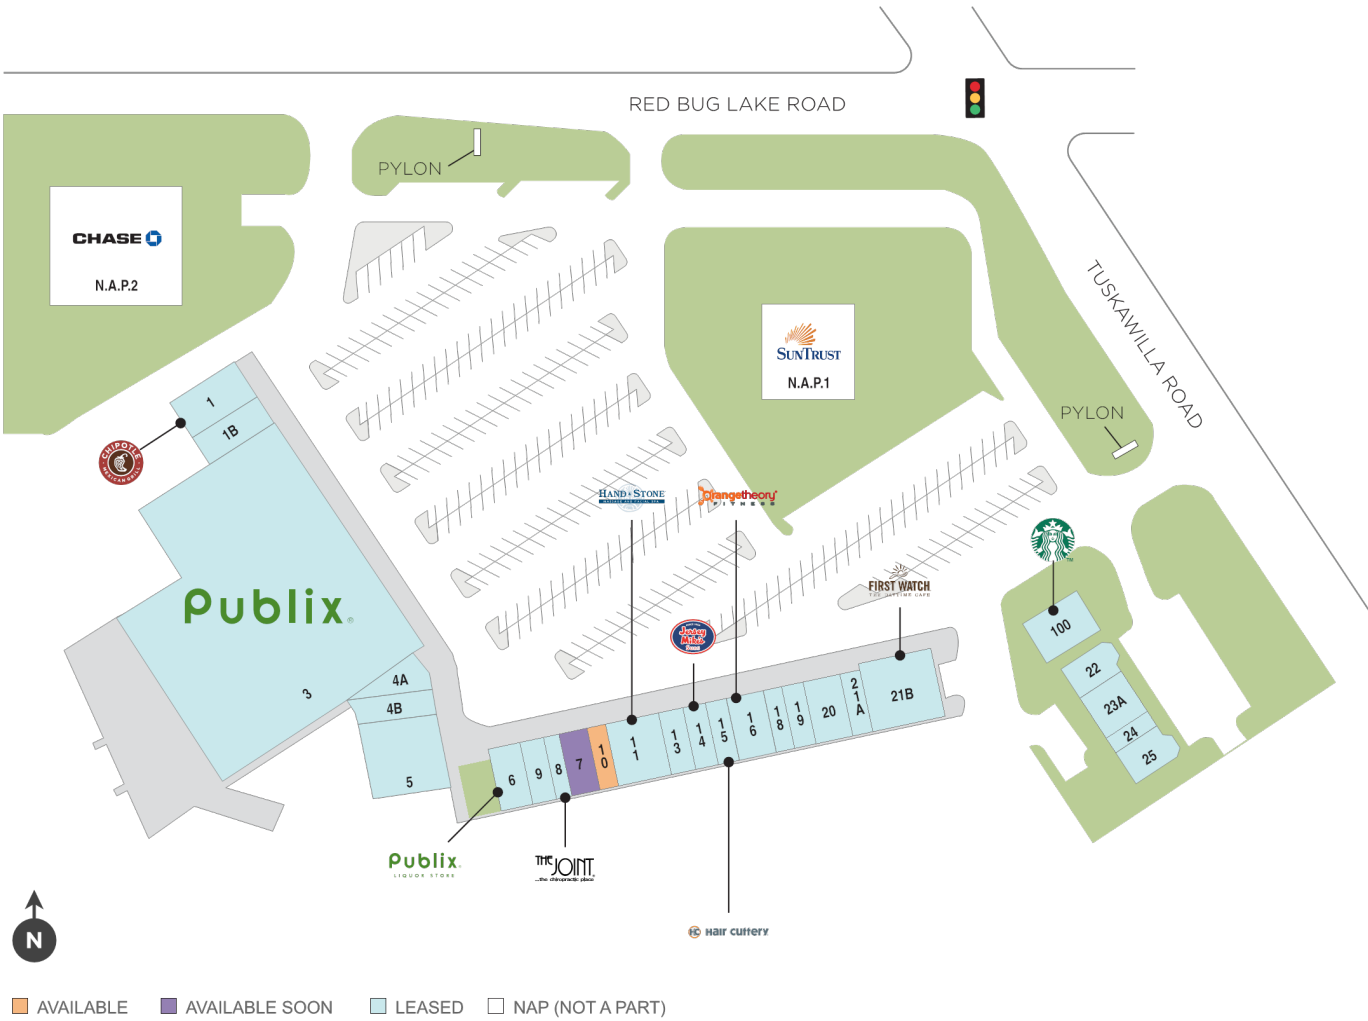

Willa Springs

5637-5717 Red Bug Lake Rd, Winter Springs, FL 32708

WILLA SPRINGS

VILLAGE

Center Size: 89,930

SPACE	TENANT	SF
0010	AVAILABLE	975
0007	AVAILABLE SOON (SUGARING NYC)	1,625
0001	CHIPOTLE MEXICAN GRILL	2,450
0001B	FOR EYES	1,750
0003	PUBLIX	44,271
0004A	REVIVAL IV LOUNGE	1,125
0004B	KIKO JAPANESE CUISINE	2,195
0005	FLANAGAN'S	4,456
0006	PUBLIX LIQUORS	1,300
0008	THE JOINT	975
0009	PCG BURGERS	1,625
0011	HAND & STONE MASSAGE & FACIAL	2,600
0013	X.O NAILS & SPA	1,300
0014	JERSEY MIKE'S SUBS	1,300
0015	HAIR CUTTERY	975
0016	ORANGETHEORY FITNESS	2,925
0018	SOFRESH (SUB: J&T FL, LLC)	975
0019	SALON INXS	1,625
0020	WILLA CLEANERS	2,600
0021A	THE UPS STORE	1,300
0021B	FIRST WATCH	4,900
0022	INSIGHT CREDIT UNION	1,569
0023A	ISLAND FIN POKE	1,500
0024	ANNIE'S ALTERATIONS	474
0025	GREENLEAF DENTAL	1,640
0100	STARBUCKS	1,500

1 of 1