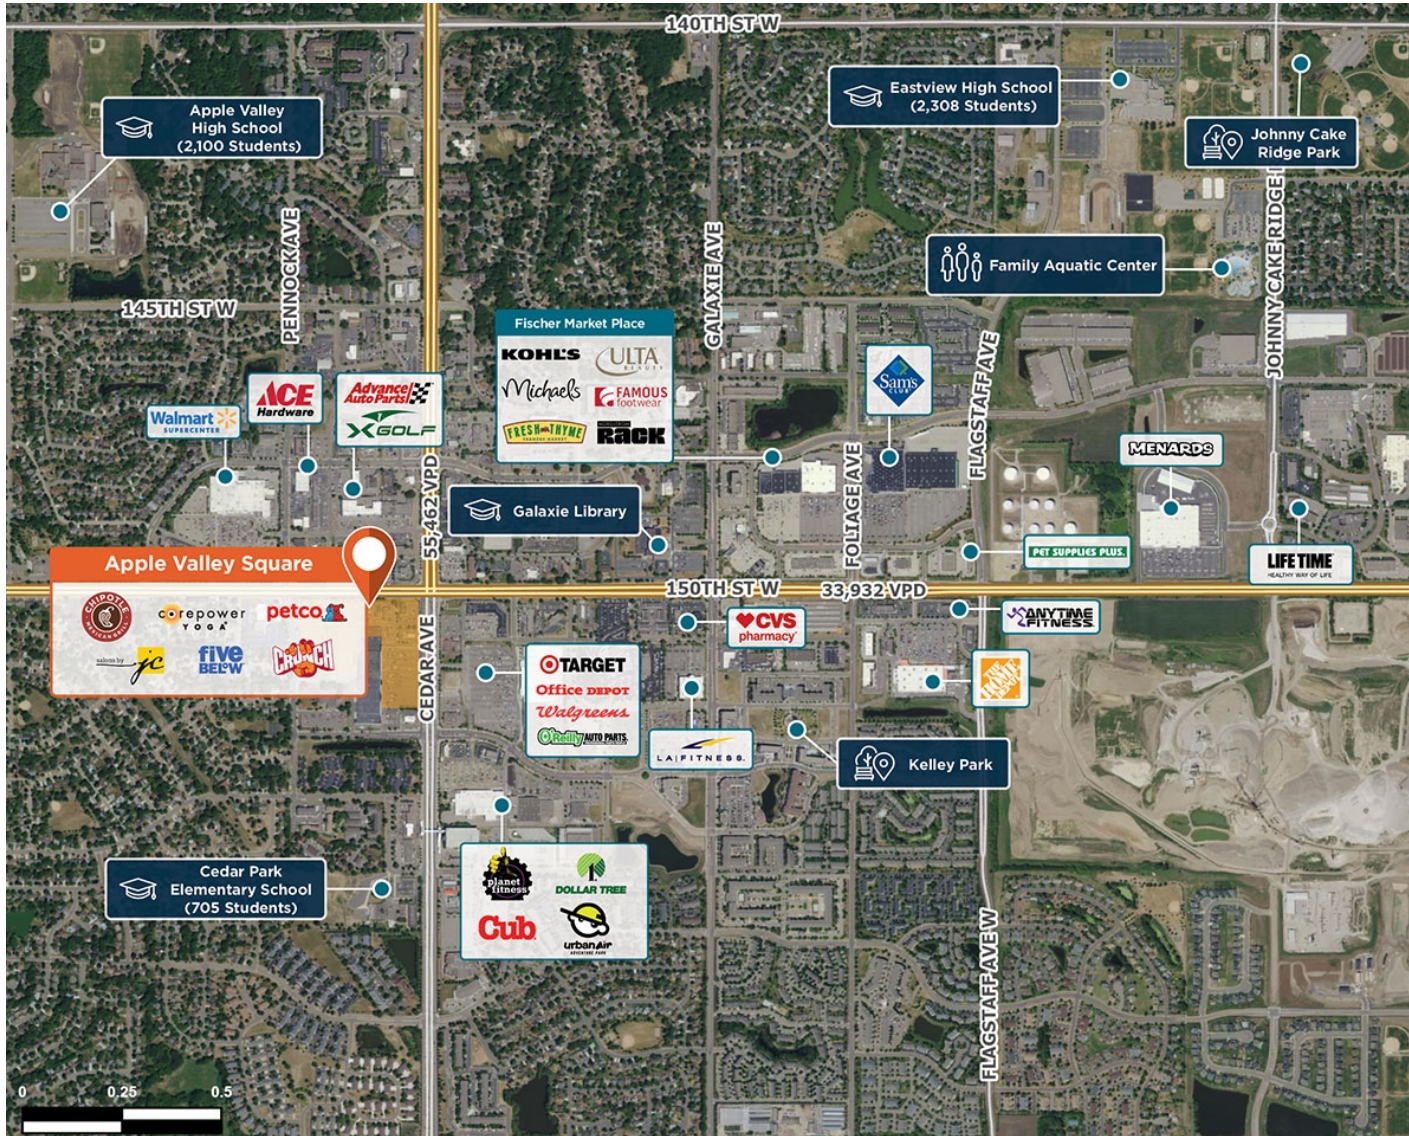

Apple Valley Square

📍 7500-7600 West 150th Street, Apple Valley, MN 55124

Located in one of Minneapolis' strongest trade areas with superior access from highly traveled U.S. 77.

Center Size: 179,470

Spaces Available: 2

Within 3 Miles

Population	96,674
Avg. Household Income	135,327
Avg. Home Value	\$461,387
Annual Visits	3,224,469
Vehicles Per Day	55,462

Apple Valley Square

📍 7500-7600 West 150th Street, Apple Valley, MN 55124

Center Size: 179,470

SPACE	TENANT	SF
02	AVAILABLE (Fitness Space)	39,338
08	AVAILABLE SOON (Restaurant)	1,740
03	SALONS BY JC	8,000
04	FIVE BELOW	8,547
05	PETCO	18,138
06A	COREPOWER YOGA	5,876
06B	THE BARBERSHOP, A HAIR SALON	1,545
06C	SALLY BEAUTY SUPPLY	1,525
07	HAWAII POKE BOWL	1,200
09	THE NAIL BAR	2,523
10	HALF PRICE BOOKS	5,623
11	ORIGINAL MATTRESS COMPANY	2,772
12	CRUNCH FITNESS	45,384
15	SAVERS	26,854
20	CHIPOTLE MEXICAN GRILL	2,790
21	AT&T	2,631
22	LEEANN CHIN CHINESE CUISINE	2,600
OP8	CHASE BANK	3,155