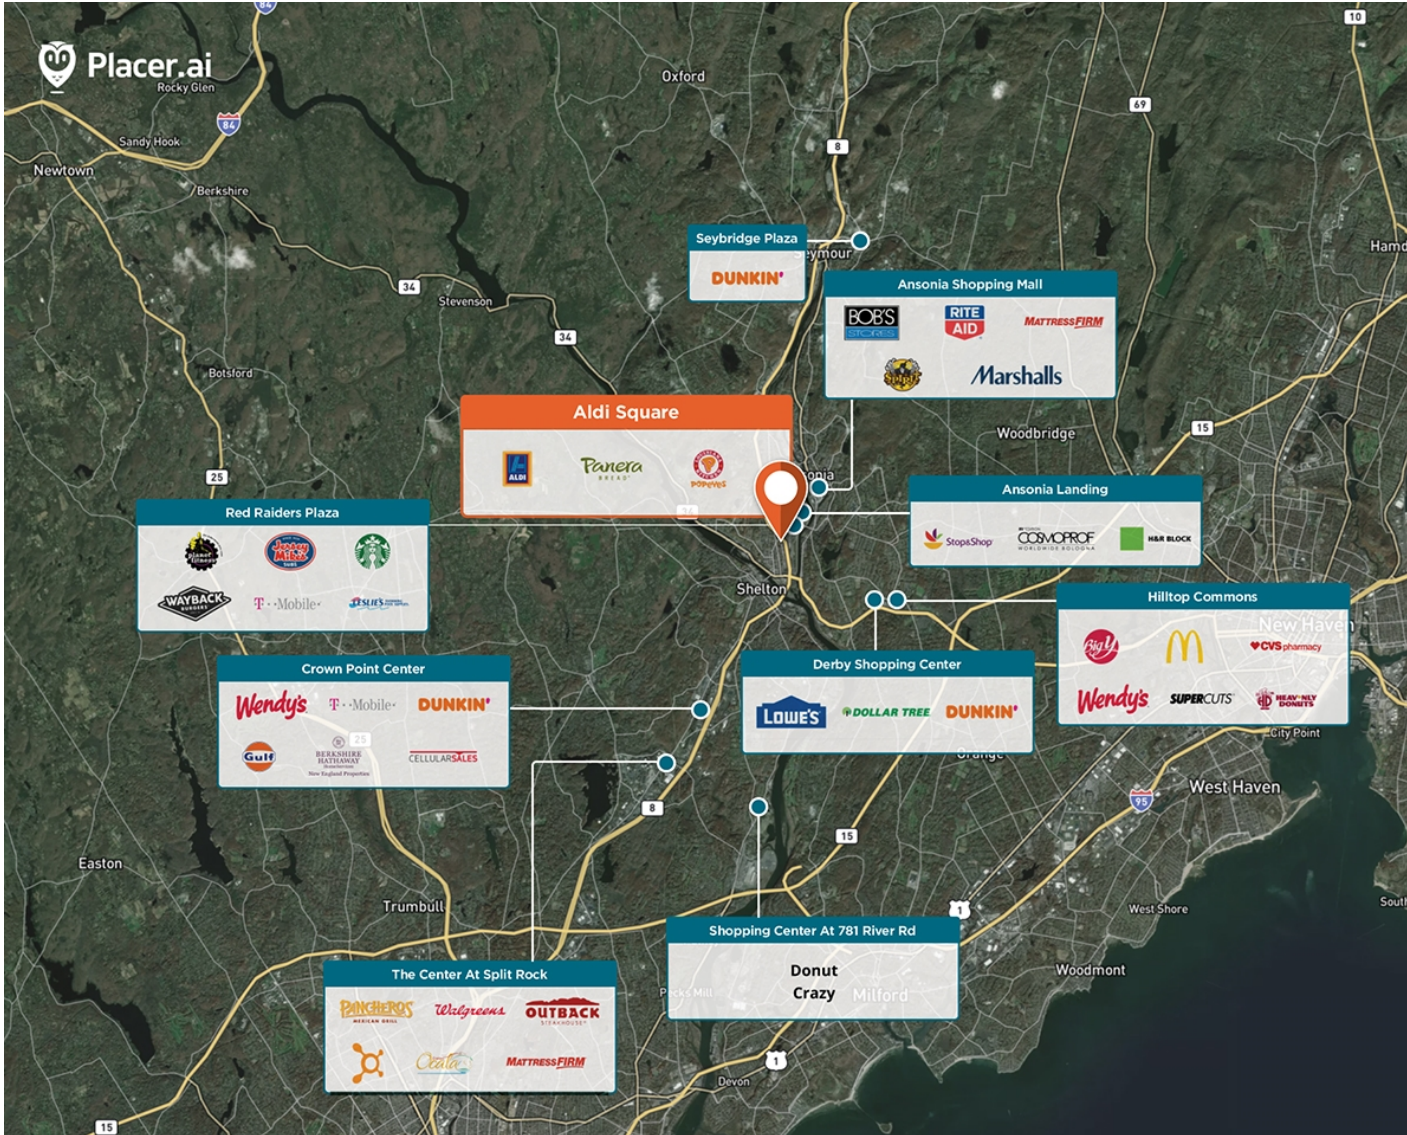

# Aldi Square

📍 70-78 Pershing Dr, Derby, CT 06418

Grocery-anchored shopping center located right off Route 8 Exit 16 on Pershing Road in Derby.

**Center Size: 37,791**  
**Spaces Available: 1**

### Within 3 Miles

Population	53,878
Avg. Household Income	107,378
Avg. Home Value	\$433,509
Annual Visits	1,021,303
Vehicles Per Day	17,583

# Aldi Square

📍 70-78 Pershing Dr, Derby, CT 06418

**Center Size: 37,791**

SPACE	TENANT	SF
01	AVAILABLE (Restaurant)	4,200
02-03	ALDI	19,069
04	VALLEY PHARMACY	2,249
04B	SMOKER'S LAND	1,424
05	A TO Z PET SHOP	3,200
06	AT&T	1,765
07	POPEYE'S	2,364
08	YALE NEW HAVEN HEALTH URGENT C	3,520