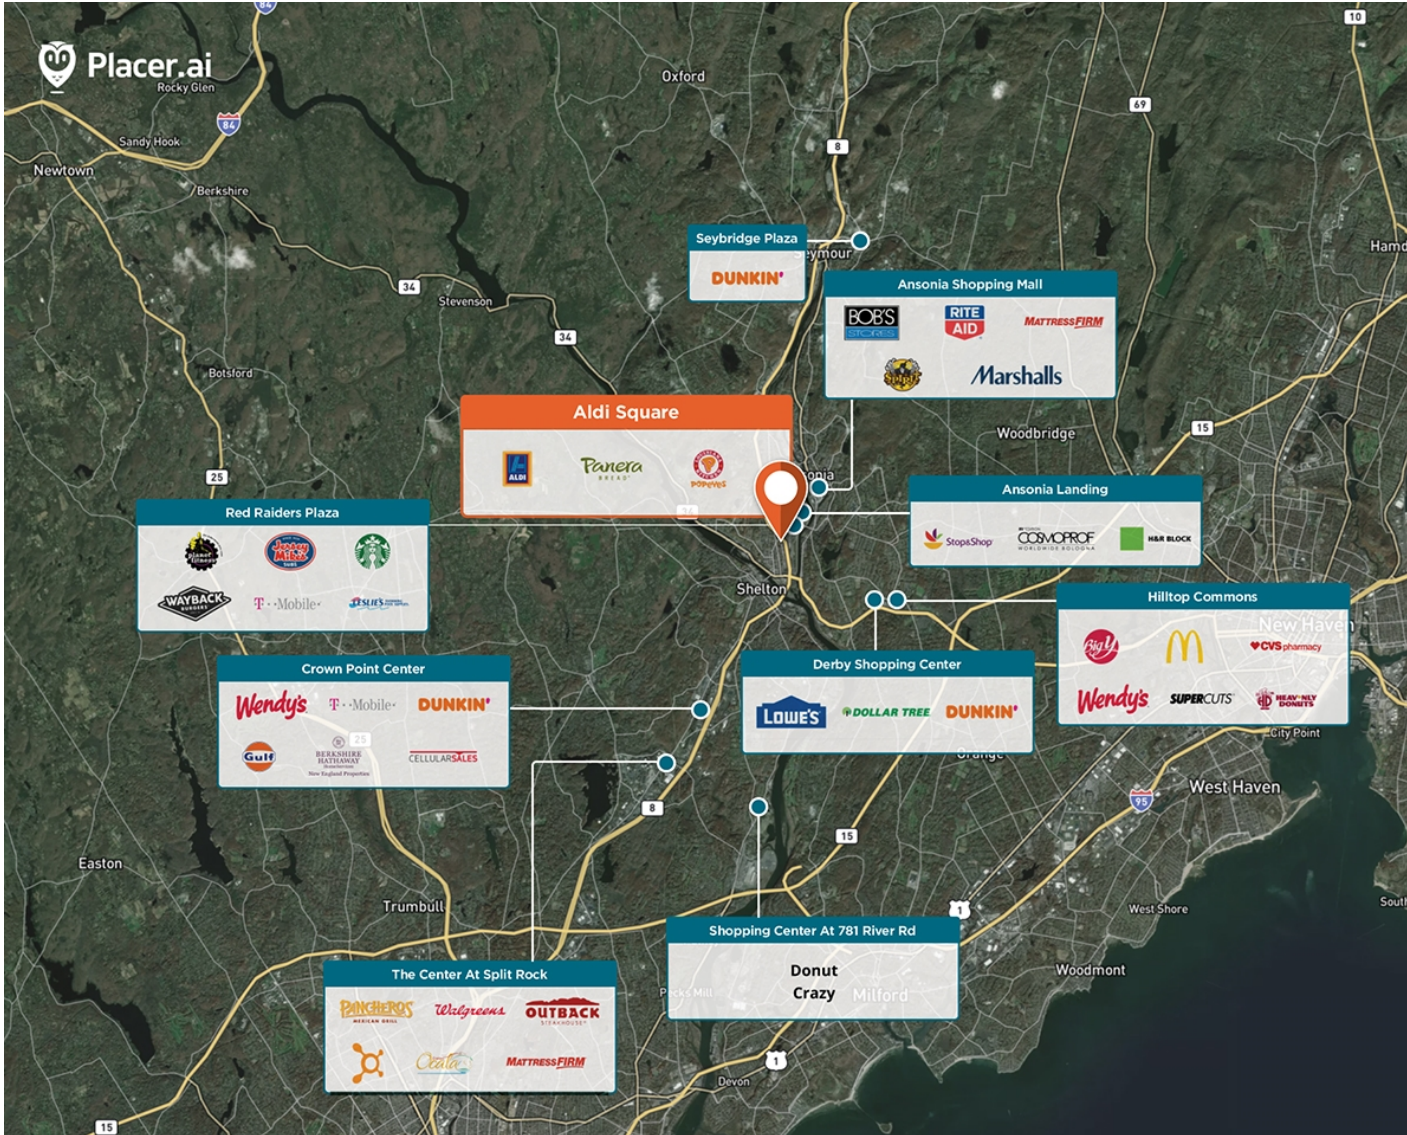

Aldi Square

📍 70-78 Pershing Dr, Derby, CT 06418

Grocery-anchored shopping center located right off Route 8 Exit 16 on Pershing Road in Derby.

Center Size: 37,791
Spaces Available: 1

Within 3 Miles

Population	53,878
Avg. Household Income	107,378
Avg. Home Value	\$433,509
Annual Visits	1,021,303
Vehicles Per Day	17,583

Aldi Square

📍 70-78 Pershing Dr, Derby, CT 06418

Center Size: 37,791

SPACE	TENANT	SF
01	AVAILABLE (Restaurant)	4,200
02-03	ALDI	19,069
04	VALLEY PHARMACY	2,249
04B	SMOKER'S LAND	1,424
05	A TO Z PET SHOP	3,200
06	AT&T	1,765
07	POPEYE'S	2,364
08	YALE NEW HAVEN HEALTH URGENT C	3,520