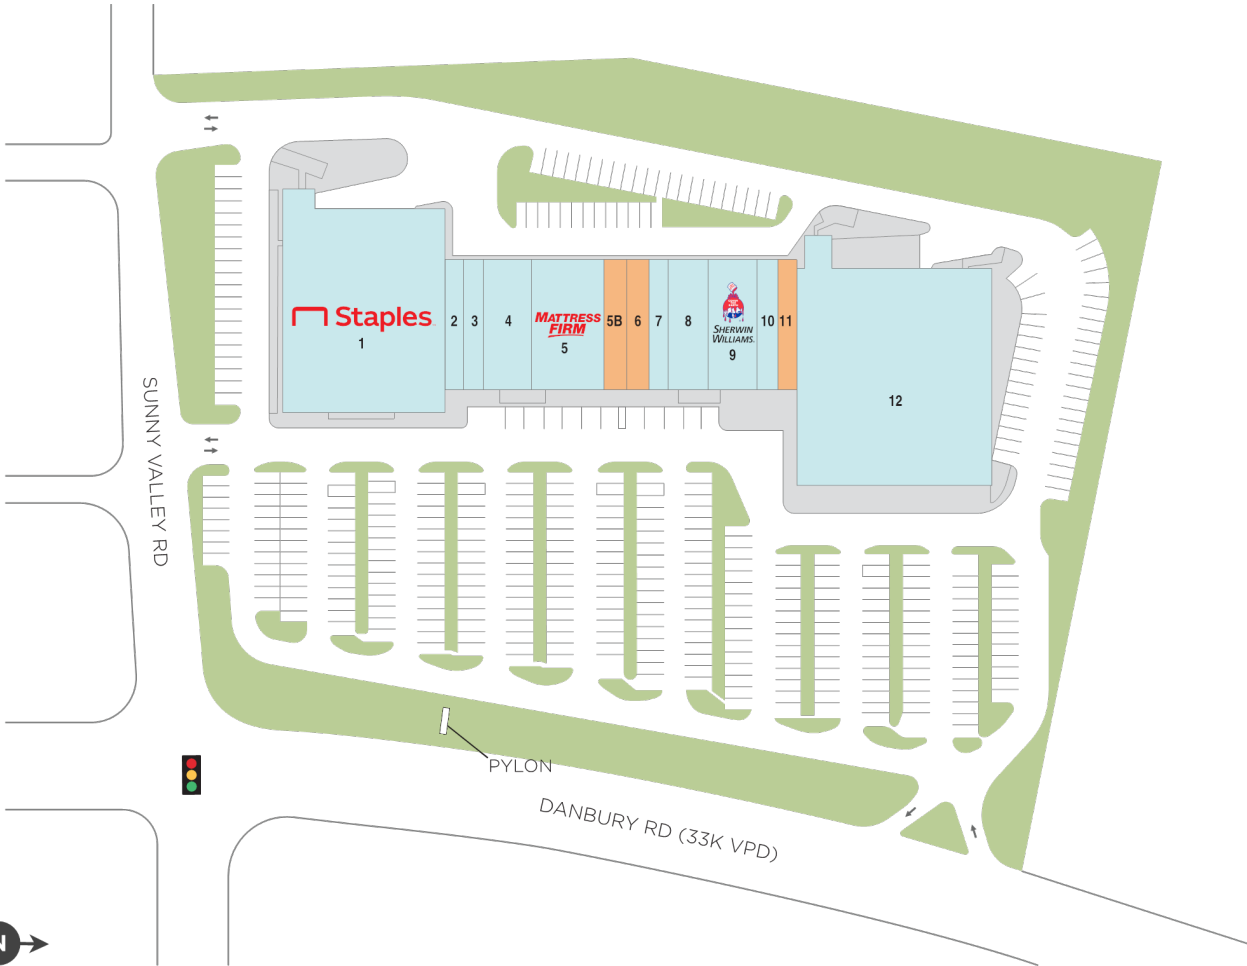

Sunny Valley Shops

📍 116-124 Danbury Rd, New Milford, CT 06776

Center Size: 71,987

SPACE	TENANT	SF
05B	AVAILABLE	1,810
06	AVAILABLE	1,718
11	AVAILABLE	1,300
01	STAPLES	20,388
02	NAIL D'AMI	1,400
03	FILOS RESTAURANT & BAR	1,624
04	FIT BODY BOOT CAMP	3,495
05	MATTRESS FIRM	5,190
07	MAMA'S BAGEL CAFE	1,400
08	CARLSON PHYSICAL THERAPY	3,000
09	SHERWIN-WILLIAMS	4,000
10	SOUTH BEACH TANS	1,200
12	PLANET FITNESS	25,257

1 of 1