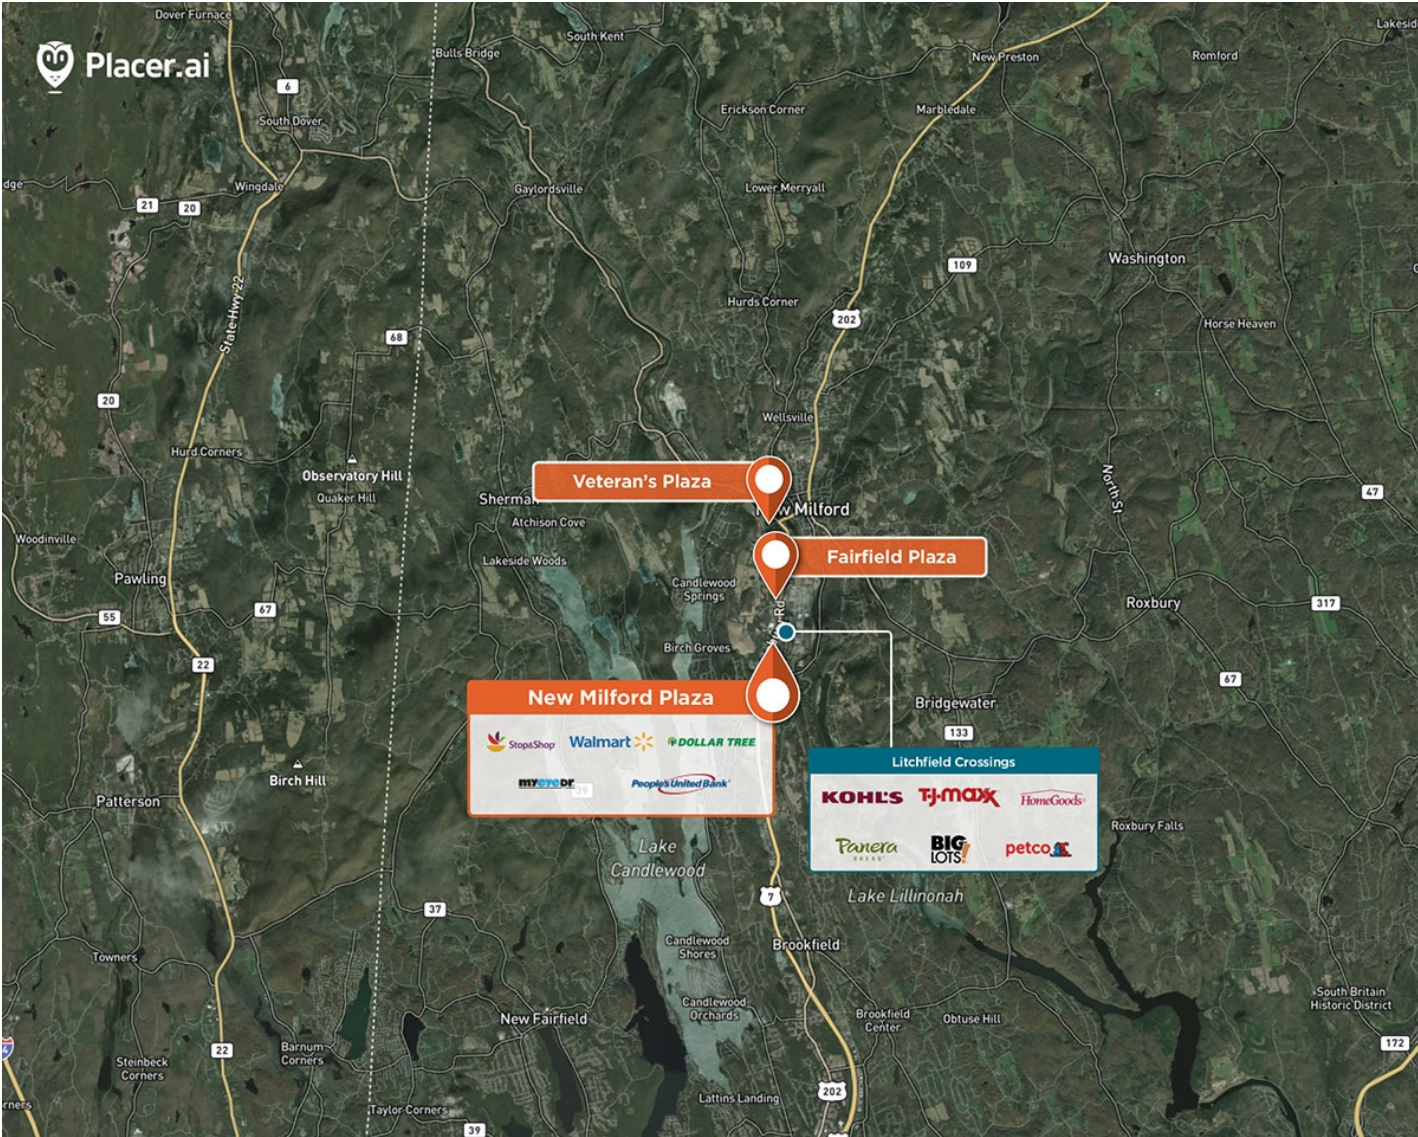

# New Milford Plaza

📍 164-168 Danbury Rd, New Milford, CT 06776

Ideally located prominently along Route 7 (Danbury Road) at a signalized intersection.

**Center Size: 235,244**  
**Spaces Available: 1**

**Within 3 Miles**

Population	15,514
Avg. Household Income	127,639
Avg. Home Value	\$524,870
Annual Visits	2,783,585
Vehicles Per Day	24,955

# New Milford Plaza

📍 164-168 Danbury Rd, New Milford, CT 06776

**Center Size: 235,244**

SPACE	TENANT	SF
14	AVAILABLE (Restaurant)	2,500
01	STOP & SHOP	72,469
02	DOLLAR TREE	12,540
03	ELITE GYMNASTICS CENTER LLC	13,336
04	NAIL STUDIO	1,620
05	NEW MILFORD WINE & SPIRITS	8,413
06	KUMO SUSHI LOUNGE	2,442
07	NUTMEG GAMES	5,000
08	T-MOBILE	2,500
09	MYEYEDR.	2,000
10	LEMON TREE HAIR SALON	1,200
11	TOBACCO SHOP	2,500
12	WAL-MART	104,559
GAS	STOP & SHOP FUEL STATION	4,165