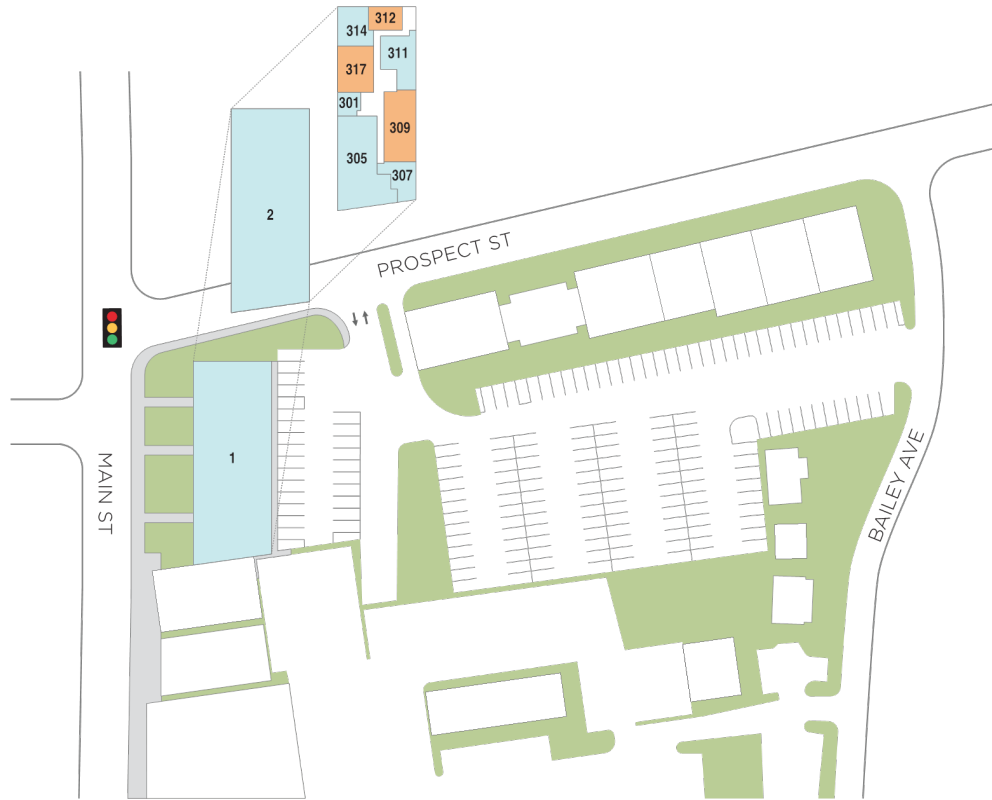

Yankee Ridge

📍 Yankee Ridge, Ridgefield, CT 06877

A perfect mix of retail, office, and residential in the heart of the historic, charming town of Ridgefield.

Center Size: 21,967

Spaces Available: 3

Within 3 Miles

Population	20,491
Avg. Household Income	266,911
Avg. Home Value	\$955,344
Vehicles Per Day	14,288

Yankee Ridge

📍 Yankee Ridge, Ridgefield, CT 06877

Center Size: 21,967

SPACE	TENANT	SF
309	AVAILABLE	1,363
312	AVAILABLE	489
317	AVAILABLE	980
100	BRASSERIE SAINT-GERMAIN	3,650
101	WORLD CHAMPION TAE KWON DO	3,093
200	COMPASS REAL ESTATE	950
201	SOTHEBY'S REAL ESTATE	3,740
202	SILVER LINING CONSIGNMENTS	2,507
301	SPEEDY LIEN	345
305	REESE, HIRSH, SHOULTS & HARRIS	2,466
307	CHANGE YOUR NARRATIVE, LCSW	620
311	STACY ANN RAYMOND & ALAN ESKEN	966
314	THE GIVING HEARTS GROUP	798