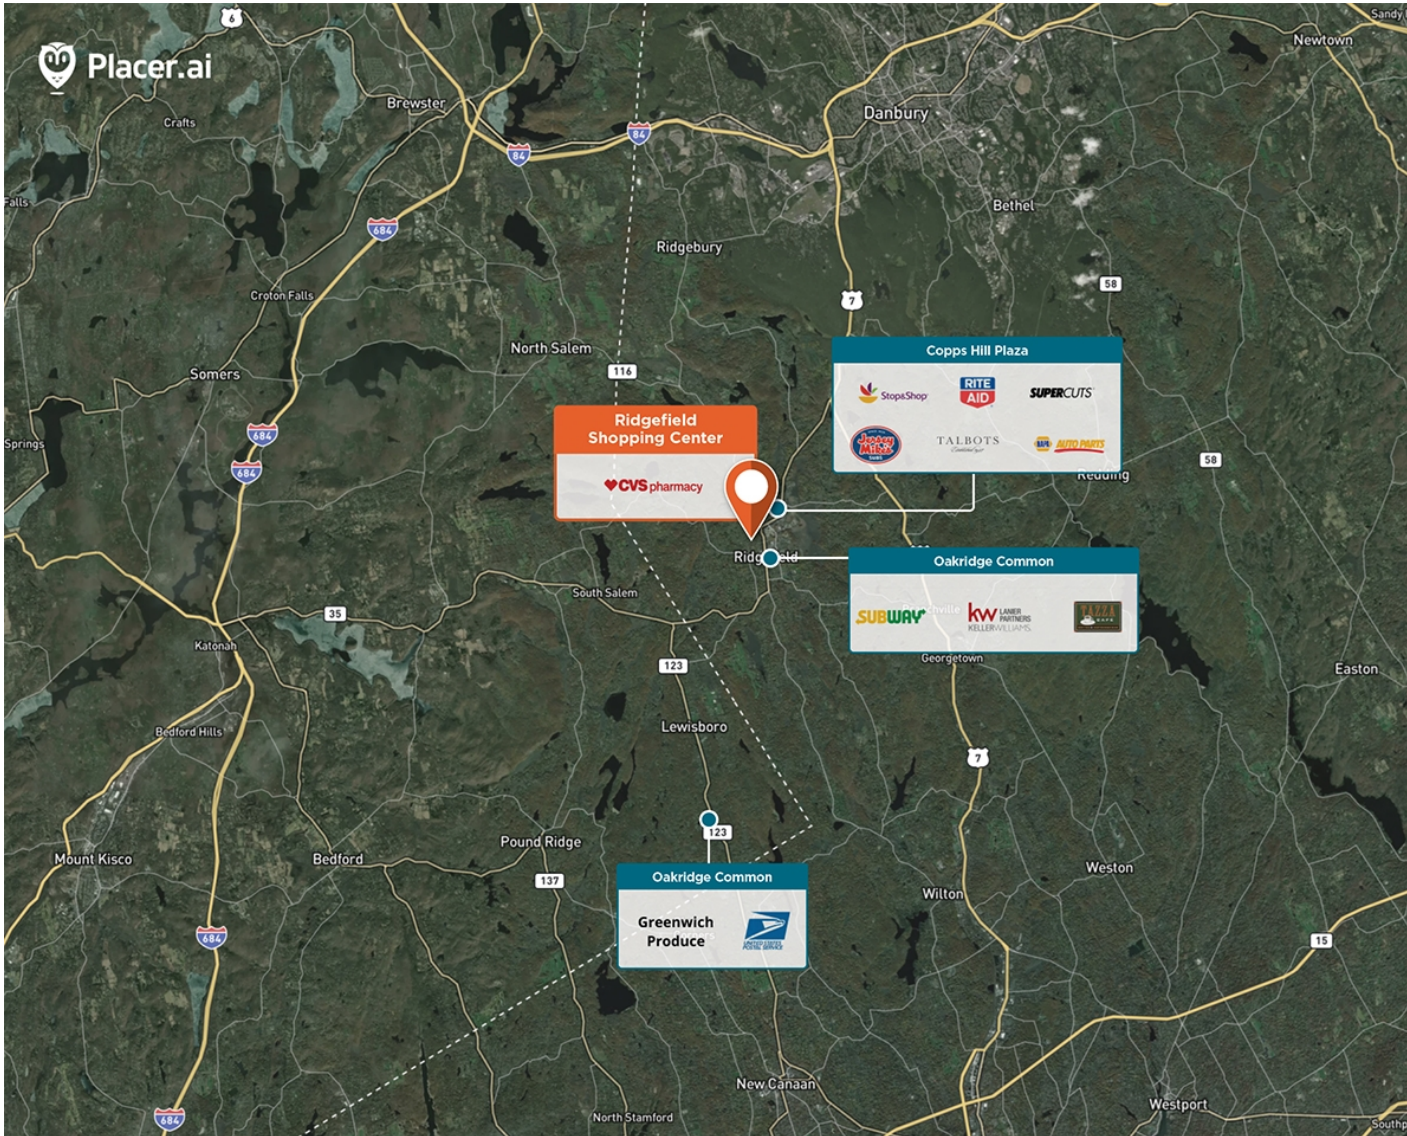

Yankee Ridge

📍 Yankee Ridge, Ridgefield, CT 06877

A perfect mix of retail, office, and residential in the heart of the historic, charming town of Ridgefield.

Center Size: 21,967

Spaces Available: 3

Within 3 Miles

Population	20,491
Avg. Household Income	266,911
Avg. Home Value	\$955,344
Vehicles Per Day	14,288

Yankee Ridge

📍 Yankee Ridge, Ridgefield, CT 06877

Center Size: 21,967

SPACE	TENANT	SF
309	AVAILABLE	1,363
312	AVAILABLE	489
317	AVAILABLE	980
100	BRASSERIE SAINT-GERMAIN	3,650
101	WORLD CHAMPION TAE KWON DO	3,093
200	COMPASS REAL ESTATE	950
201	SOTHEBY'S REAL ESTATE	3,740
202	SILVER LINING CONSIGNMENTS	2,507
301	SPEEDY LIEN	345
305	REESE, HIRSH, SHOULTS & HARRIS	2,466
307	CHANGE YOUR NARRATIVE, LCSW	620
311	STACY ANN RAYMOND & ALAN ESKEN	966
314	THE GIVING HEARTS GROUP	798