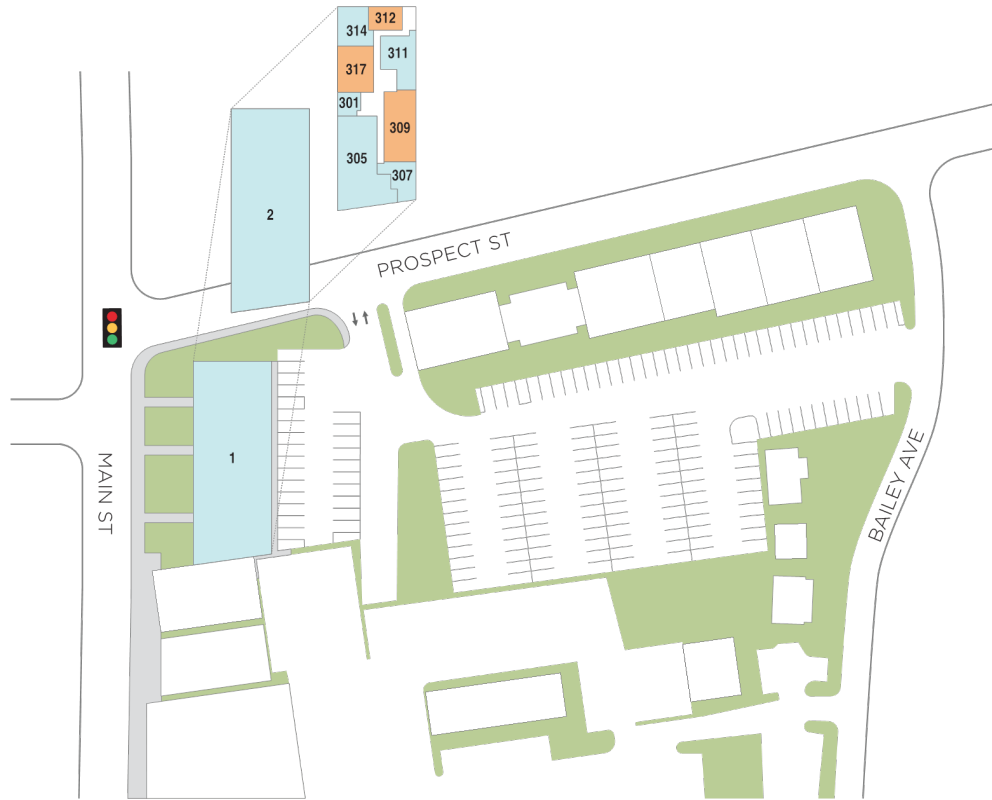

Yankee Ridge

📍 Yankee Ridge, Ridgefield, CT 06877

A perfect mix of retail, office, and residential in the heart of the historic, charming town of Ridgefield.

Center Size: 21,967

Spaces Available: 3

Within 3 Miles

Population	20,491
Avg. Household Income	266,911
Avg. Home Value	\$955,344
Vehicles Per Day	14,288

Yankee Ridge

📍 Yankee Ridge, Ridgefield, CT 06877

Center Size: 21,967

SPACE	TENANT	SF
309	AVAILABLE	1,363
312	AVAILABLE	489
317	AVAILABLE	980
100	BRASSERIE SAINT-GERMAIN	3,650
101	WORLD CHAMPION TAE KWON DO	3,093
200	COMPASS REAL ESTATE	950
201	SOTHEBY'S REAL ESTATE	3,740
202	SILVER LINING CONSIGNMENTS	2,507
301	SPEEDY LIEN	345
305	REESE, HIRSH, SHOULTS & HARRIS	2,466
307	CHANGE YOUR NARRATIVE, LCSW	620
311	STACY ANN RAYMOND & ALAN ESKEN	966
314	THE GIVING HEARTS GROUP	798

■ AVAILABLE
 ■ AVAILABLE SOON
 ■ LEASED
 NAP (NOT A PART)

1 of 1

This site plan is not a representation, warranty or guarantee as to size, location, identity of any tenant, the suite number, address or any other physical indicator or parameter of the property and for use as approximated information only. The improvements are subject to changes, additions, and deletions as the architect, landlord, or any governmental agency may direct or determine in their absolute discretion.