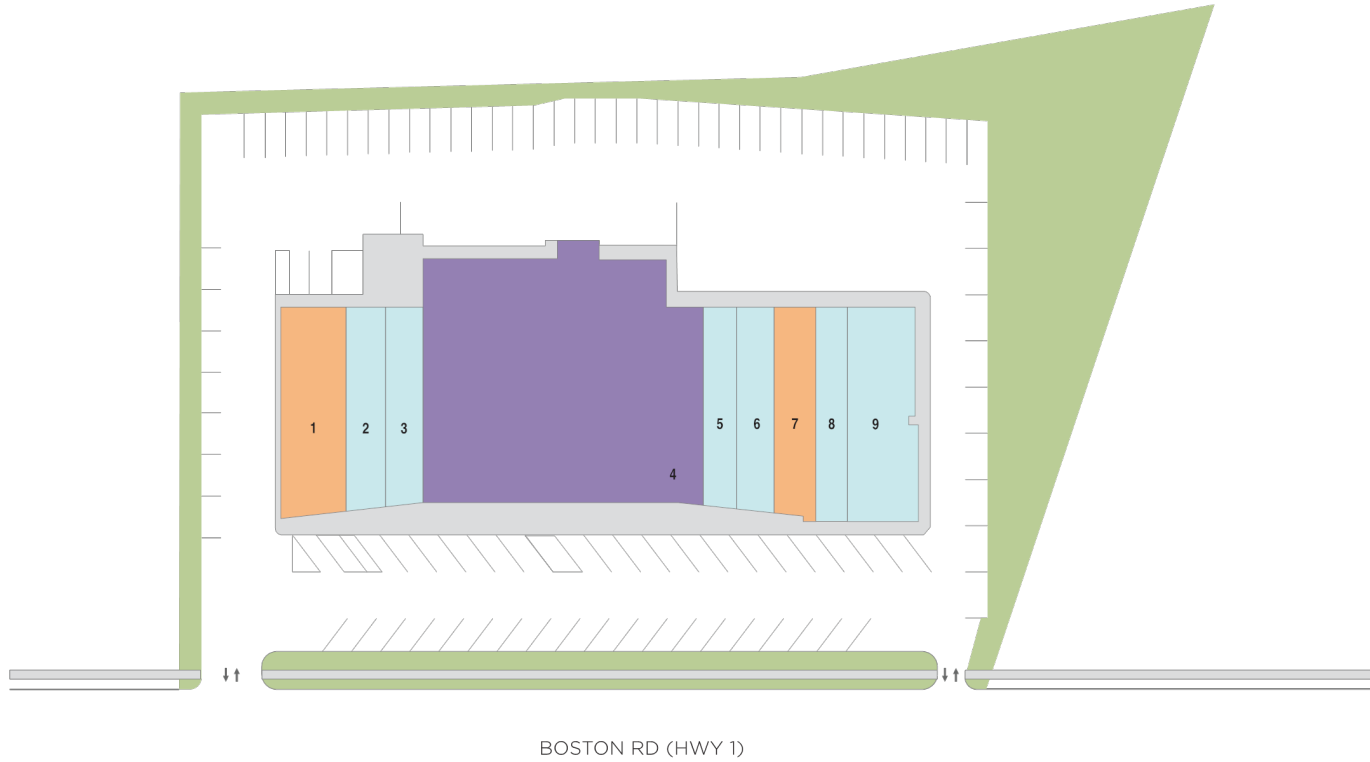

Center Size: 23,730
Spaces Available: 3

Within 3 Miles

Population	321,776
Avg. Household Income	118,497
Avg. Home Value	\$599,132
Annual Visits	508,335
Vehicles Per Day	15,150

District Shops of Pelham Manor

📍 4767-4787 Boston Post Rd, Pelham, NY 10803

DISTRICT SHOPS OF PELHAM MANOR

Center Size: 23,730

SPACE	TENANT	SF
01	AVAILABLE	2,481
07	AVAILABLE	1,524
04	AVAILABLE SOON	10,000
02	R&D LIQUORS & WINE	1,120
03	HOPE KITCHEN CABINETS & STONE	1,165
05	ABSOLUTE NAILS	1,130
06	MANOR CARD SHOPPE	1,400
08	DUNKIN DONUTS	1,130
09	EDO RESTAURANT	3,780