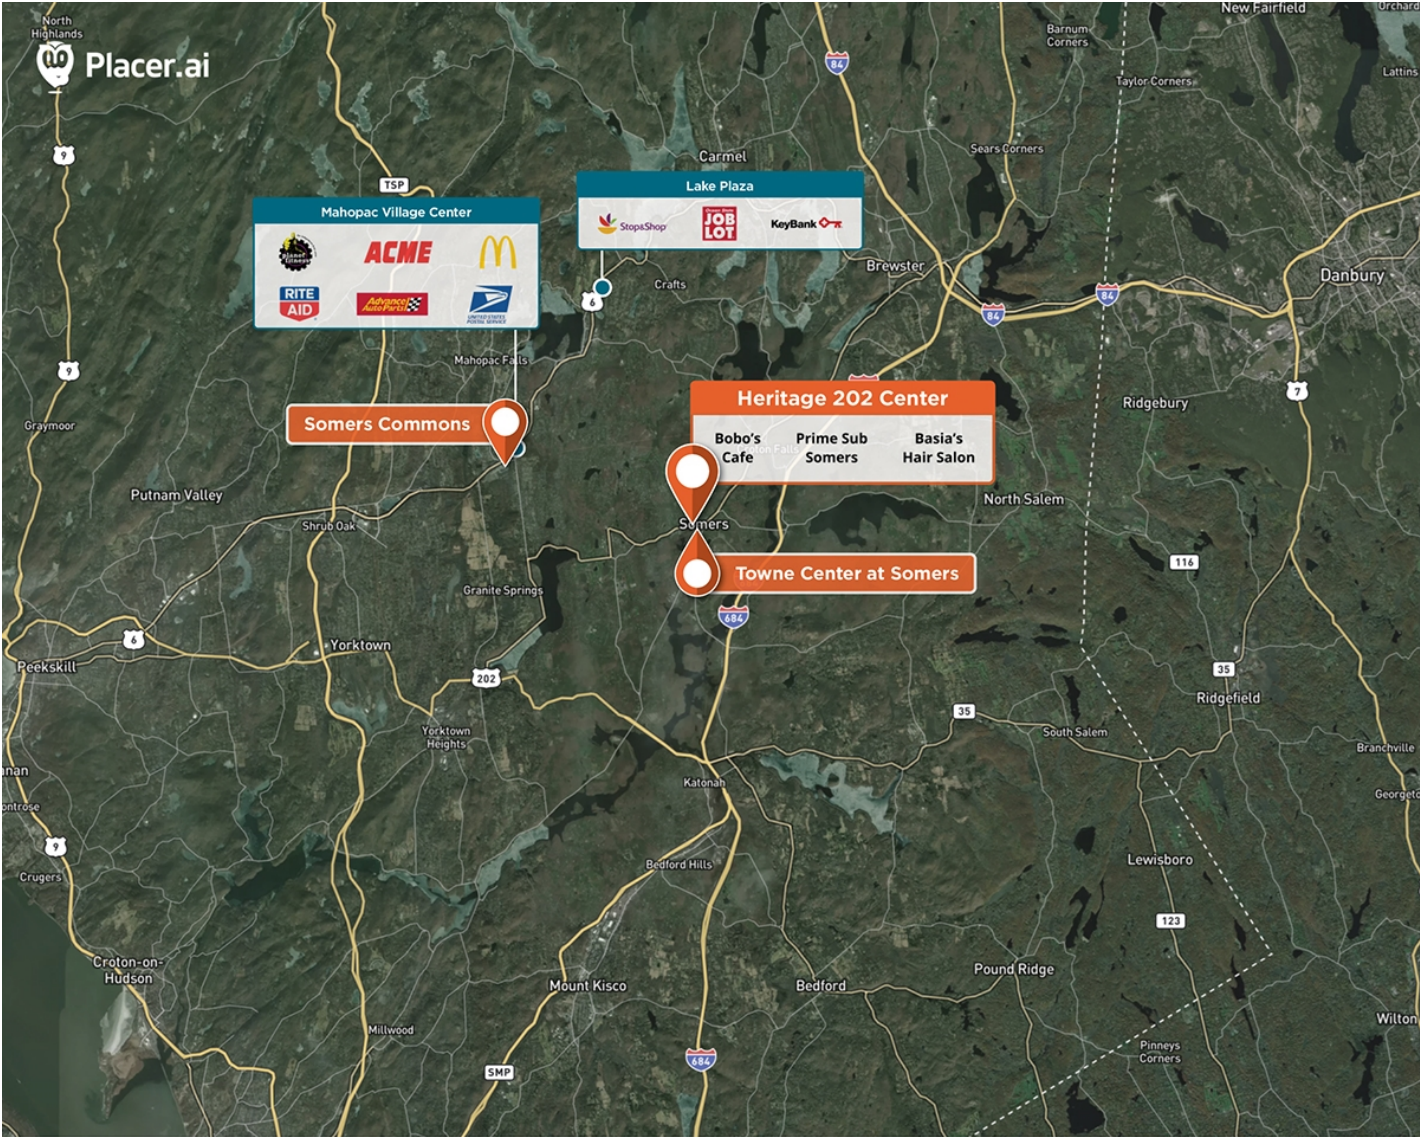

Heritage 202 Center

📍 249 Route 202, Somers, NY 10589

Situated at the corner of a growing community and near a mix of homes, golf courses, and schools.

Center Size: 19,258
Spaces Available: 0

Within 3 Miles

Population	21,323
Avg. Household Income	208,985
Avg. Home Value	\$687,730
Annual Visits	510,692
Vehicles Per Day	13,243

Heritage 202 Center

📍 249 Route 202, Somers, NY 10589

Center Size: 19,258

SPACE	TENANT	SF
01	SLICE PIZZA OF SOMERS	1,035
02	BASIA'S HAIR SALON	994
03	SOMERS SMILES	3,427
05	SOMERS NAILS	994
06	BOBO'S CAFE	1,988
08	VERIZON WIRELESS	1,192
09	FRANNIE'S GOODIE SHOP	1,192
10	RAINBOW TAILOR & CLEANERS	994
11	BEACON BANK	3,184
12	PRIME PUB	4,258