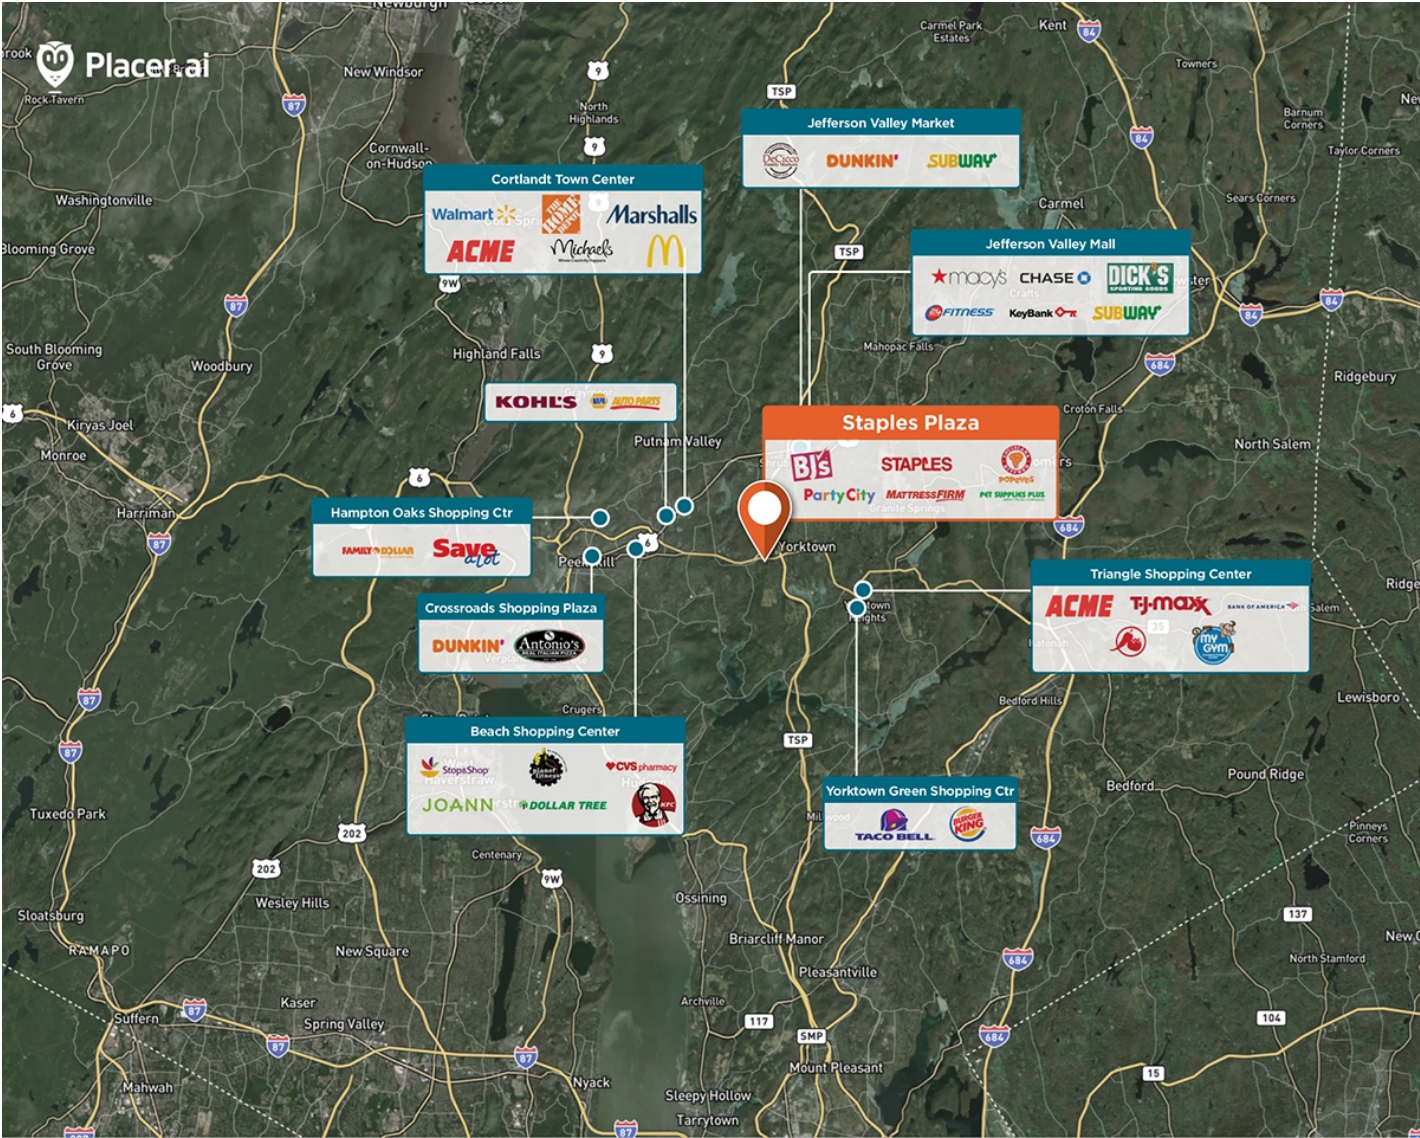

Staples Plaza-Yorktown Heights

📍 3333-3379 Crompond Rd, Yorktown, NY 10598

Situated on the highly traveled Route 202 in Yorktown Heights, just off the Taconic State Pkwy.

Center Size: 124,736
Spaces Available: 0

Within 3 Miles

Population	34,038
Avg. Household Income	204,641
Avg. Home Value	$652,570
Annual Visits	3,926,225
Vehicles Per Day	27,763