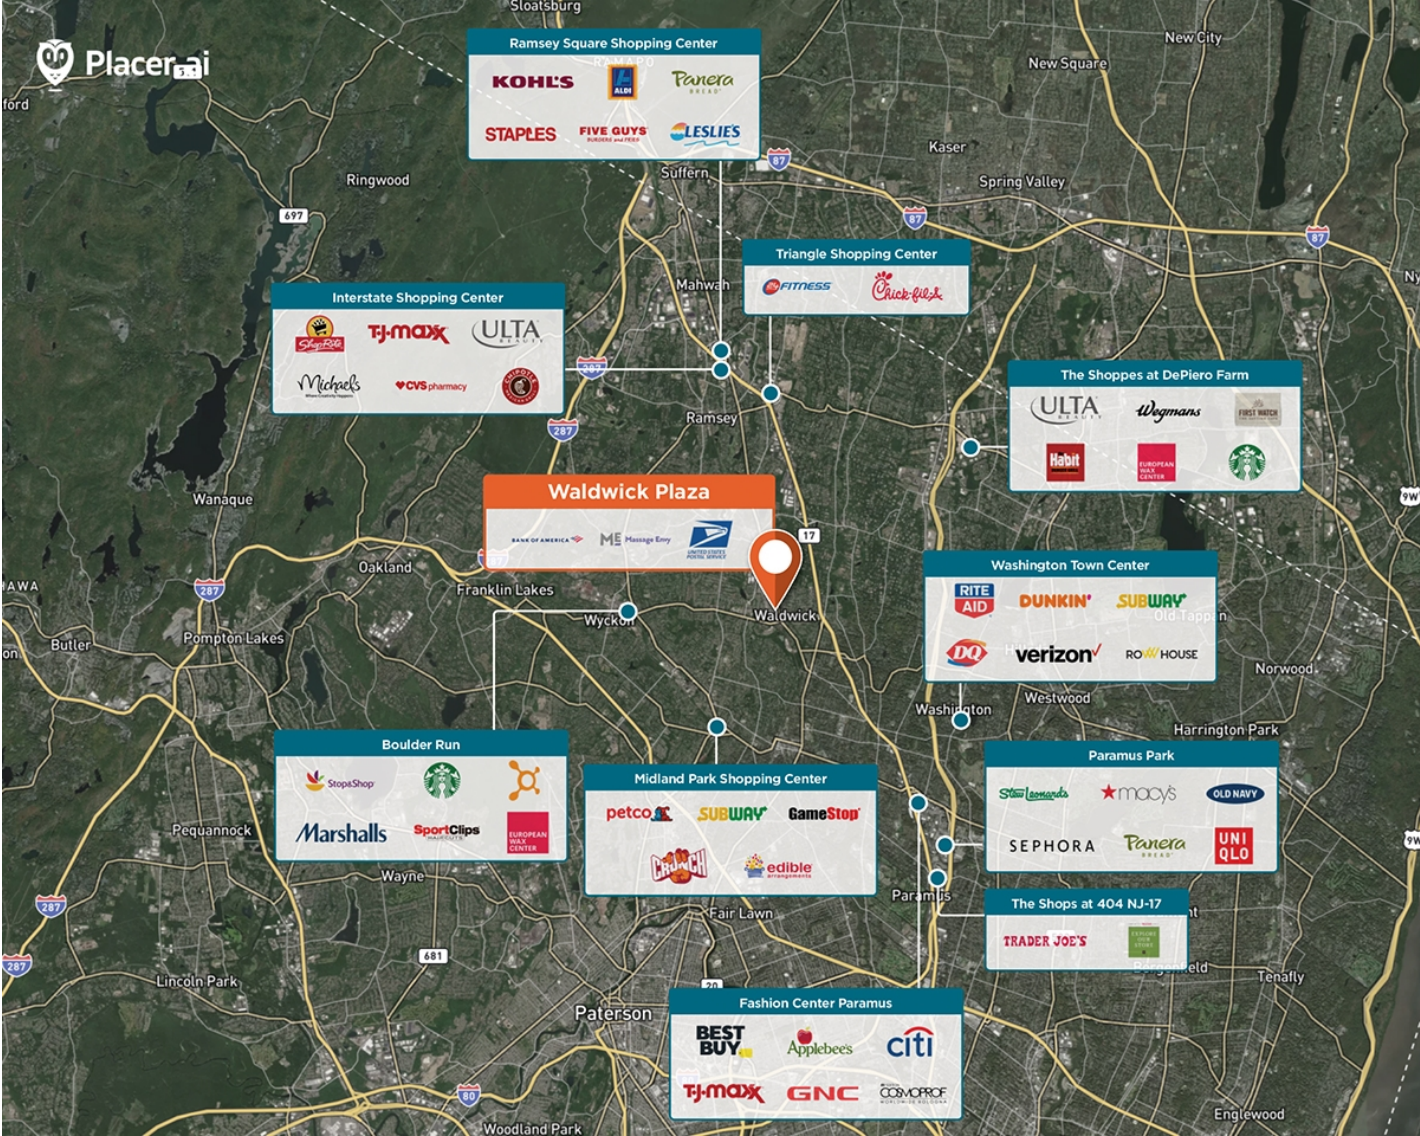

# Waldwick Plaza

📍 30 Franklin Tpke, Waldwick, NJ 07463

Features a strong mix of national, regional, and tenured local tenants.

**Center Size: 26,521**  
**Spaces Available: 0**

### Within 3 Miles

<b>Population</b>	<b>77,452</b>
<b>Avg. Household Income</b>	<b>256,368</b>
<b>Avg. Home Value</b>	<b>\$947,753</b>
<b>Annual Visits</b>	<b>243,069</b>
<b>Vehicles Per Day</b>	<b>17,983</b>

# Waldwick Plaza

📍 30 Franklin Tpke, Waldwick, NJ 07463

**Center Size: 26,521**

SPACE	TENANT	SF
01-02	MASSAGE ENVY	3,944
03	THE LITTLE GYM	3,825
04	DISCOUNT LIQUORS	1,440
05	SEASONS NAILS	1,350
06	DRY CLEAN SPA	1,350
07	VERIZON WIRELESS	1,530
08	PROFESSIONAL PHYSICAL THERAPY	2,565
09	EL AZTECA	1,350
10	REINHOLD'S BAKE SHOP	1,800
11	LIMONCELLO	1,800
12	US POSTAL SERVICE	5,567