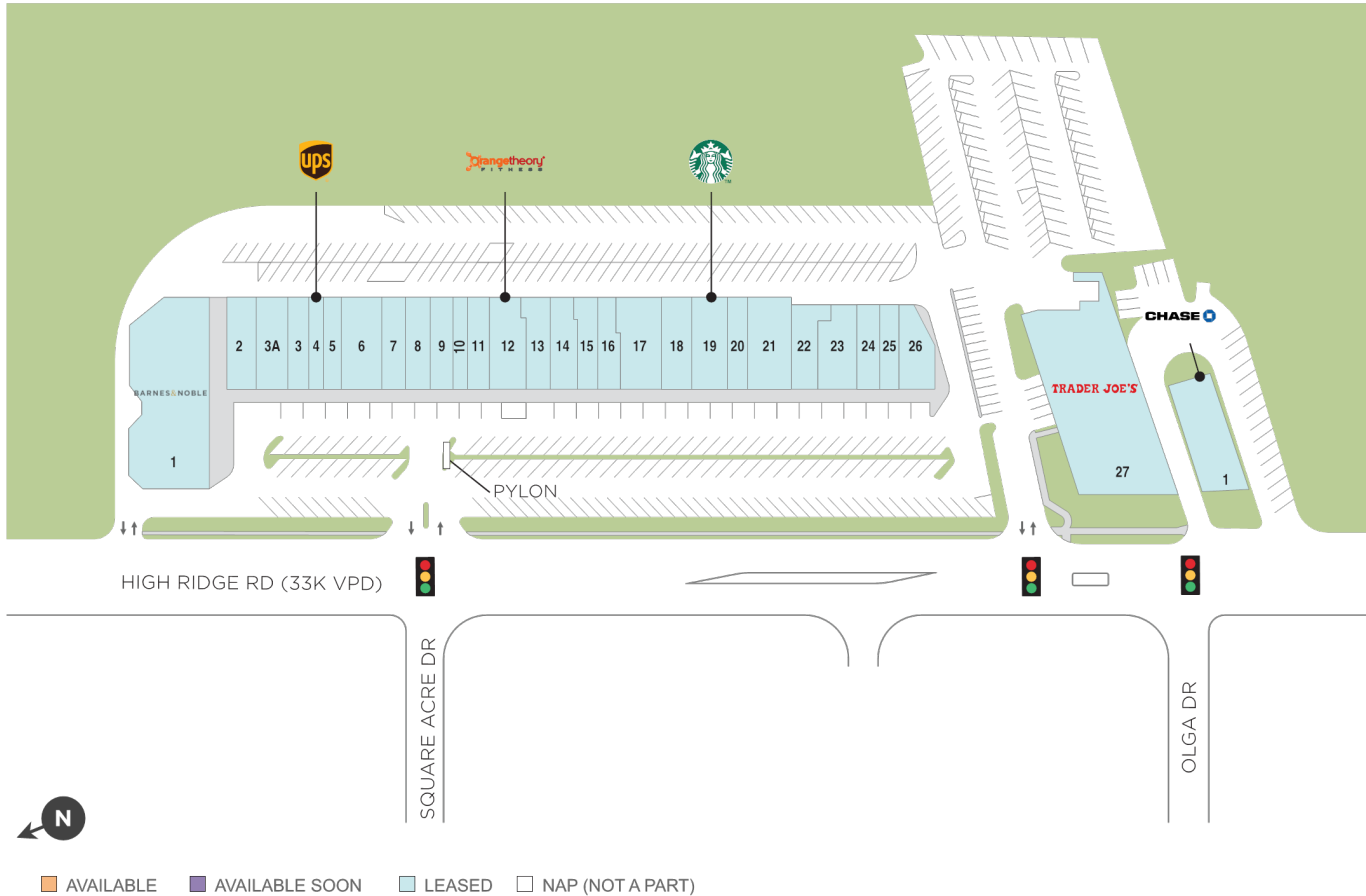

High Ridge Center

📍 1041-1145 High Ridge Road, Stamford, CT 06905

Premier grocery-anchored shopping center, less than 1 mile off the Merritt Parkway on High Ridge Road.

Center Size: 88,481
Spaces Available: 0

Within 3 Miles

Population	54,822
Avg. Household Income	242,432
Avg. Home Value	\$884,410
Annual Visits	2,363,149
Vehicles Per Day	29,164

High Ridge Center

📍 1041-1145 High Ridge Road, Stamford, CT 06905

Center Size: 88,481

SPACE	TENANT	SF
01	CHASE BANK	4,160
01	BARNES & NOBLE	25,394
02	PETER SUCHY JEWELERS	1,283
03	CRUMBL COOKIES	1,500
03A	WONDER	2,704
04	THE UPS STORE	1,175
05	VITALITY BOWLS	1,300
06	SEROTONIN CENTER	2,814
07	FACE FOUNDRIE	1,763
08	LOVE BELLA	1,721
09	TACO PROJECT	1,763
10	MILKSHAKE FACTORY	1,139
11	FASHION NAILS & SPA	1,139
12	ORANGETHEORY FITNESS	2,692
13	NAYA	1,852
14	THE ATHLETE'S SOURCE	1,685
15	BANKWELL	1,841
16	LM SALON	1,326
17	RYE RIDGE DELI	3,327
18	CHOPT	2,380
19	STARBUCKS	2,357
20	MOHEGAN HOUSE OF CIGARS	1,175
21	COST LESS WINES & LIQUORS	3,526
22	SEA BREEZE CLEANERS	1,669
23	ROUNABOUT	2,550
24	CABLEVISION	1,456
25	COBS BREAD	1,450
26	RESTORE HYPER WELLNESS + CRYO	2,235
27	TRADER JOE'S	13,265