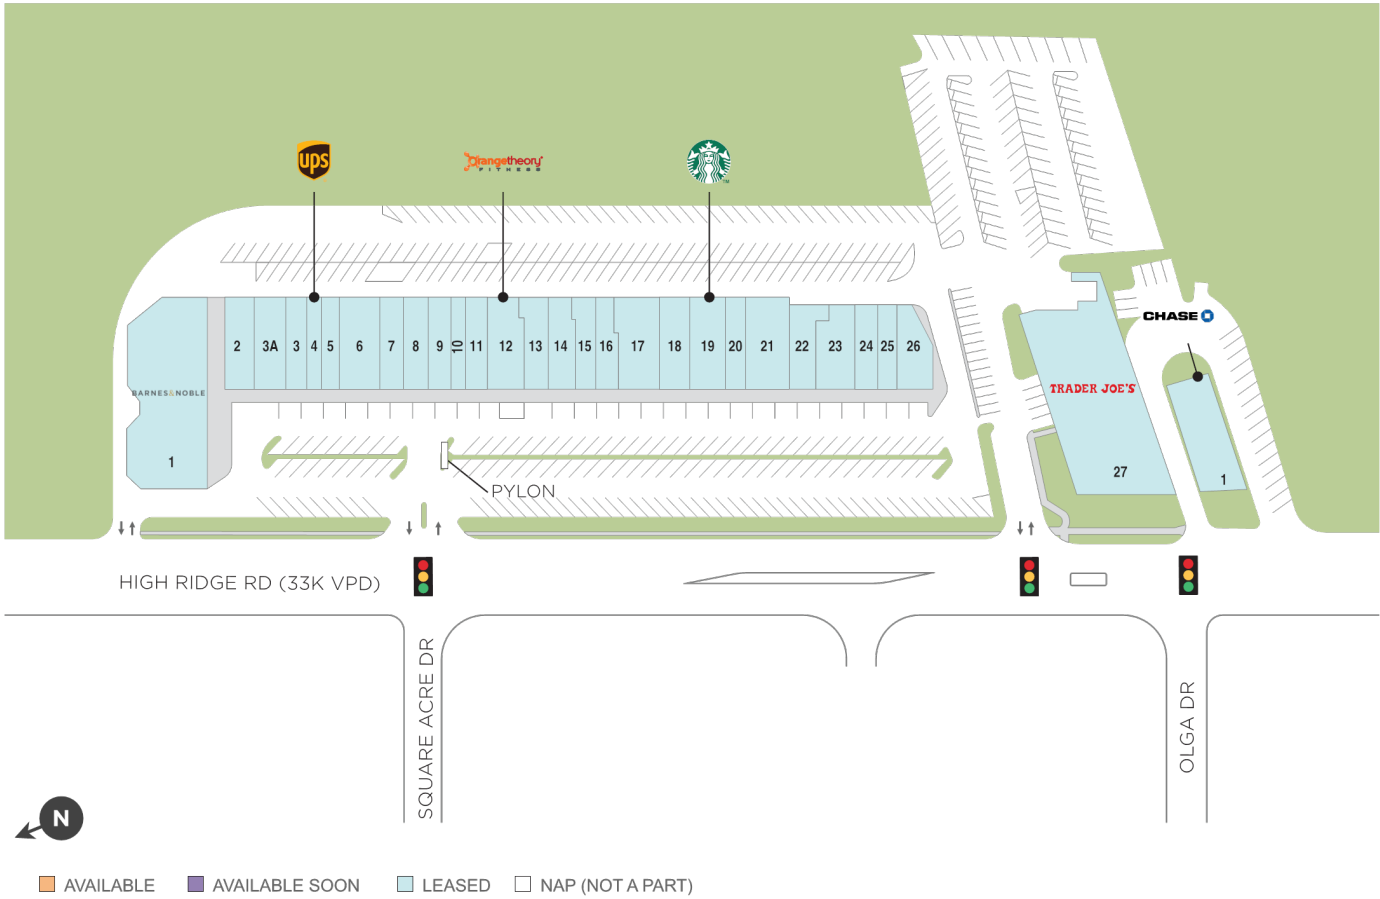

High Ridge Center

📍 High Ridge Center, Stamford, CT 06905

Center Size: 88,481

SPACE	TENANT	SF
01	CHASE BANK	4,160
01	BARNES & NOBLE	25,394
02	PETER SUCHY JEWELERS	1,283
03	CRUMBL COOKIES	1,500
03A	WONDER	2,704
04	THE UPS STORE	1,175
05	VITALITY BOWLS	1,300
06	SEROTONIN CENTER	2,814
07	FACE FOUNDRIE	1,763
08	LOVE BELLA	1,721
09	TACO PROJECT	1,763
10	MILKSHAKE FACTORY	1,139
11	FASHION NAILS & SPA	1,139
12	ORANGETHEORY FITNESS	2,692
13	NAYA	1,852
14	THE ATHLETE'S SOURCE	1,685
15	BANKWELL	1,841
16	LM SALON	1,326
17	RYE RIDGE DELI	3,327
18	CHOPT	2,380
19	STARBUCKS	2,357
20	MOHEGAN HOUSE OF CIGARS	1,175
21	COST LESS WINES & LIQUORS	3,526
22	SEA BREEZE CLEANERS	1,669
23	ROUNABOUT	2,550
24	CABLEVISION	1,456
25	COBS BREAD	1,450
26	RESTORE HYPER WELLNESS + CRYO	2,235
27	TRADER JOE'S	13,265

1 of 1