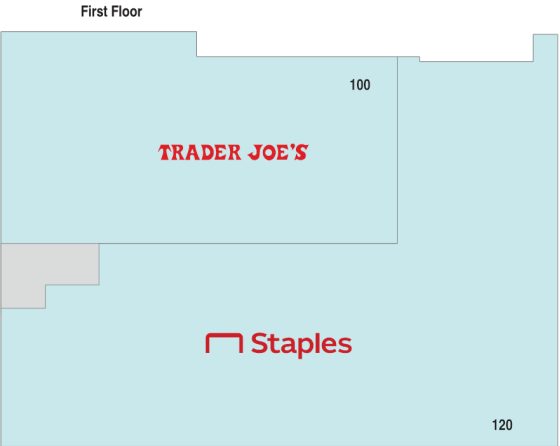

# 90 - 30 Metropolitan Avenue

📍 90 - 30 Metropolitan Avenue, Rego Park, NY 11374

**Center Size: 59,815**

■ AVAILABLE  
 ■ AVAILABLE SOON  
 ■ LEASED  
  NAP (NOT A PART)

SPACE	TENANT	SF
100	TRADER JOE'S	10,890
120	STAPLES	19,400
220	TRADER JOE'S	5,641
240	MICHAEL'S	23,884