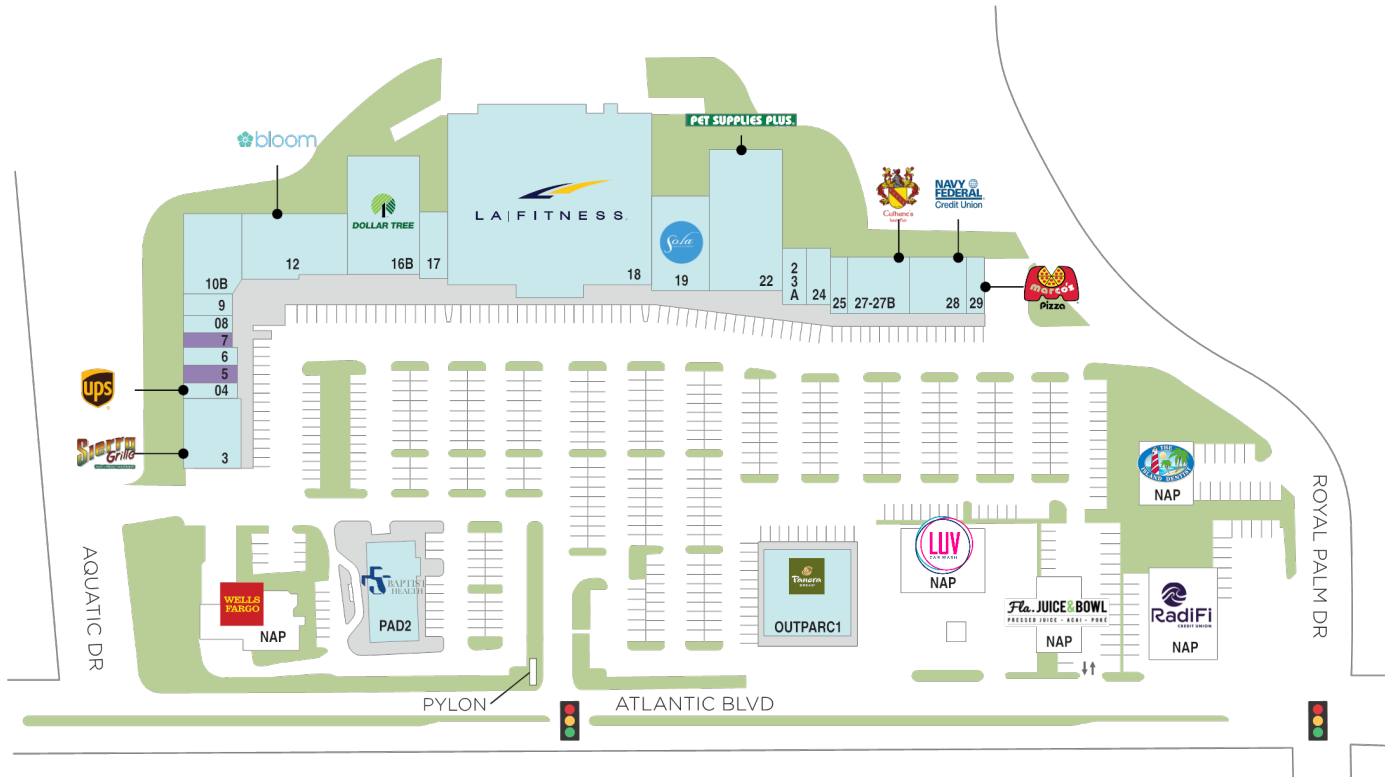

# Atlantic Village

📍 953-990 Atlantic Boulevard, Atlantic Beach, FL 32233

Located on Atlantic Boulevard, a major east/west corridor connecting I-95 to the area's beach communities.

**Center Size:** 109,687

**Spaces Available:** 3

# Atlantic Village

📍 953-990 Atlantic Boulevard, Atlantic Beach, FL 32233

**Center Size: 109,687**

SPACE	TENANT	SF
ATM-1	AVAILABLE	0
5	AVAILABLE SOON	1,045
7	AVAILABLE SOON (Restaurant)	900
04	THE UPS STORE	1,050
08	H & R BLOCK	1,200
10B	GREENBERG DENTAL AND ORTHODONT	3,780
12	BLOOM BEHAVIORAL SOLUTIONS	7,451
16B	DOLLAR TREE	9,375
17	CREATIVE NAILS & SPA	1,750
18	LA FITNESS	39,795
19	SOLA SALON STUDIOS	4,800
22	PET SUPPLIES PLUS	10,998
23A	SLEEK (THREADING SALON)	996
24	SMOKER'S BAY	1,002
25	TECH HOSPITAL	1,002
27-27B	CULHANE'S IRISH PUB	4,200
28	NAVY FEDERAL CREDIT UNION	4,020
29	MARCO'S PIZZA	1,500
3	SIERRA GRILLE	3,150
6	HOPPY PORCH	1,045
9	GAME DAY MEN'S HEALTH	1,500
OUTPARC	PANERA BREAD	4,128
PAD2	BAPTIST HEALTH	5,000