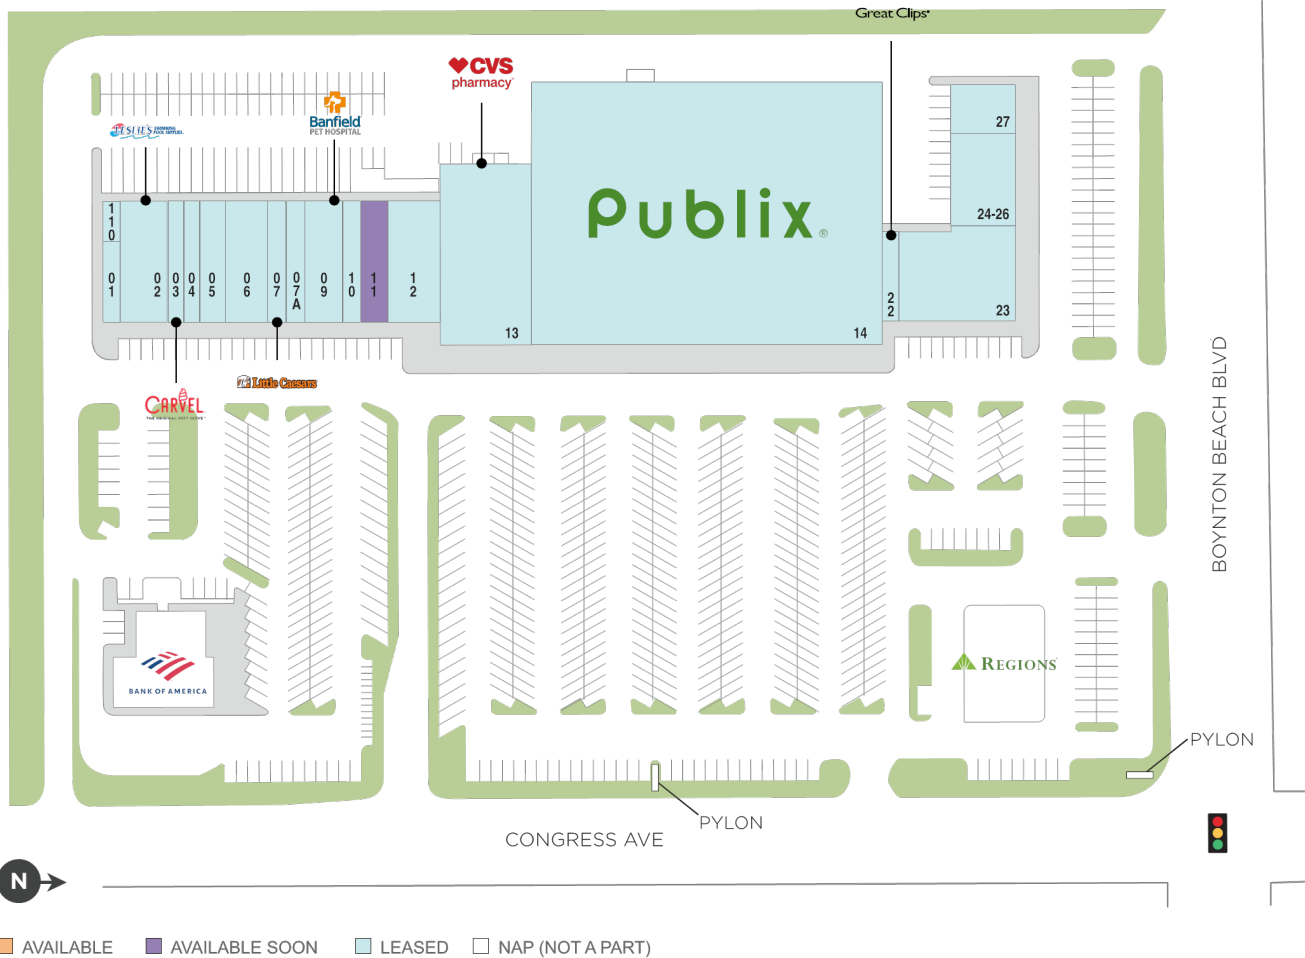

Boynton Plaza

📍 111-555 North Congress Avenue, Boynton Beach, FL 33436

In a populous area of Palm Beach County, with excellent visibility and access from South Congress Avenue.

Center Size: 105,345

Spaces Available: 1

Within 3 Miles

Population	120,660
Avg. Household Income	108,827
Avg. Home Value	\$508,042
Annual Visits	1,825,798
Vehicles Per Day	41,122

Boynton Plaza

📍 111-555 North Congress Avenue, Boynton Beach, FL 33436

Center Size: 105,345

SPACE	TENANT	SF
11	AVAILABLE SOON	2,000
01	GOODWILL DONATION CENTER	975
02	LESLIE'S POOL SUPPLIES	4,000
03	CARVEL	1,500
04	WINGWAH EXPRESS	1,410
05	H & R BLOCK	2,840
06	BOYNTON PLAZA DENTISTRY	2,933
07	LITTLE CAESAR'S PIZZA	1,500
09	BANFIELD PET HOSPITAL	4,500
10	ALL AMERICAN HEARING	1,674
12	FLAGSTAR BANK	5,000
13	CVS	10,800
14	PUBLIX	53,785
22	GREAT CLIPS	1,125
23	CRAFTY CRAB	5,738
24-26	MATTRESS FIRM	3,660
27	TINA'S NAIL & SPA	1,905